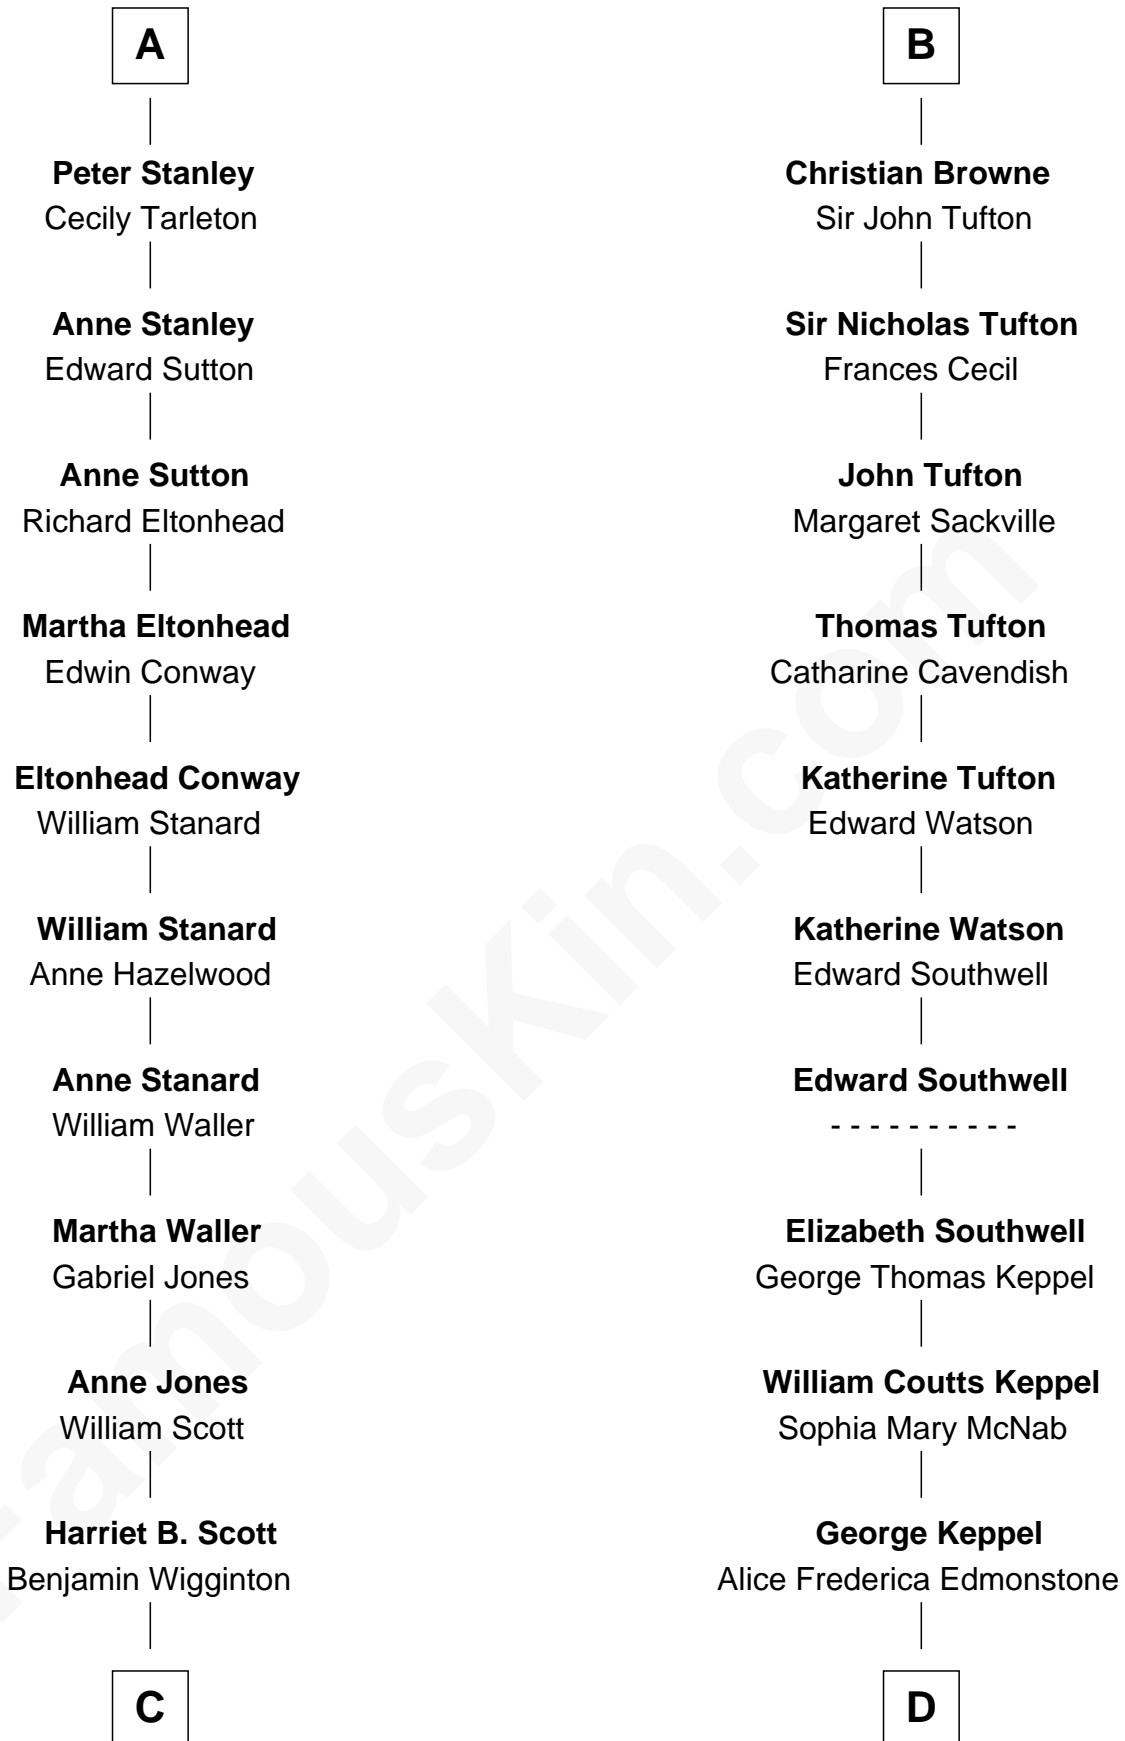

FamousKin.com

Relationship Chart of

Edith (Bolling) Wilson

First Lady of President Woodrow Wilson

19th cousin of

Camilla Parker Bowles

Queen Consort of the United Kingdom

C

Anne E. Wigginton

Archibald Bolling

William Holcombe Bolling

Sarah Spiers White

Edith (Bolling) Wilson

First Lady of Woodrow Wilson

D

Sonia Rosemary Keppel