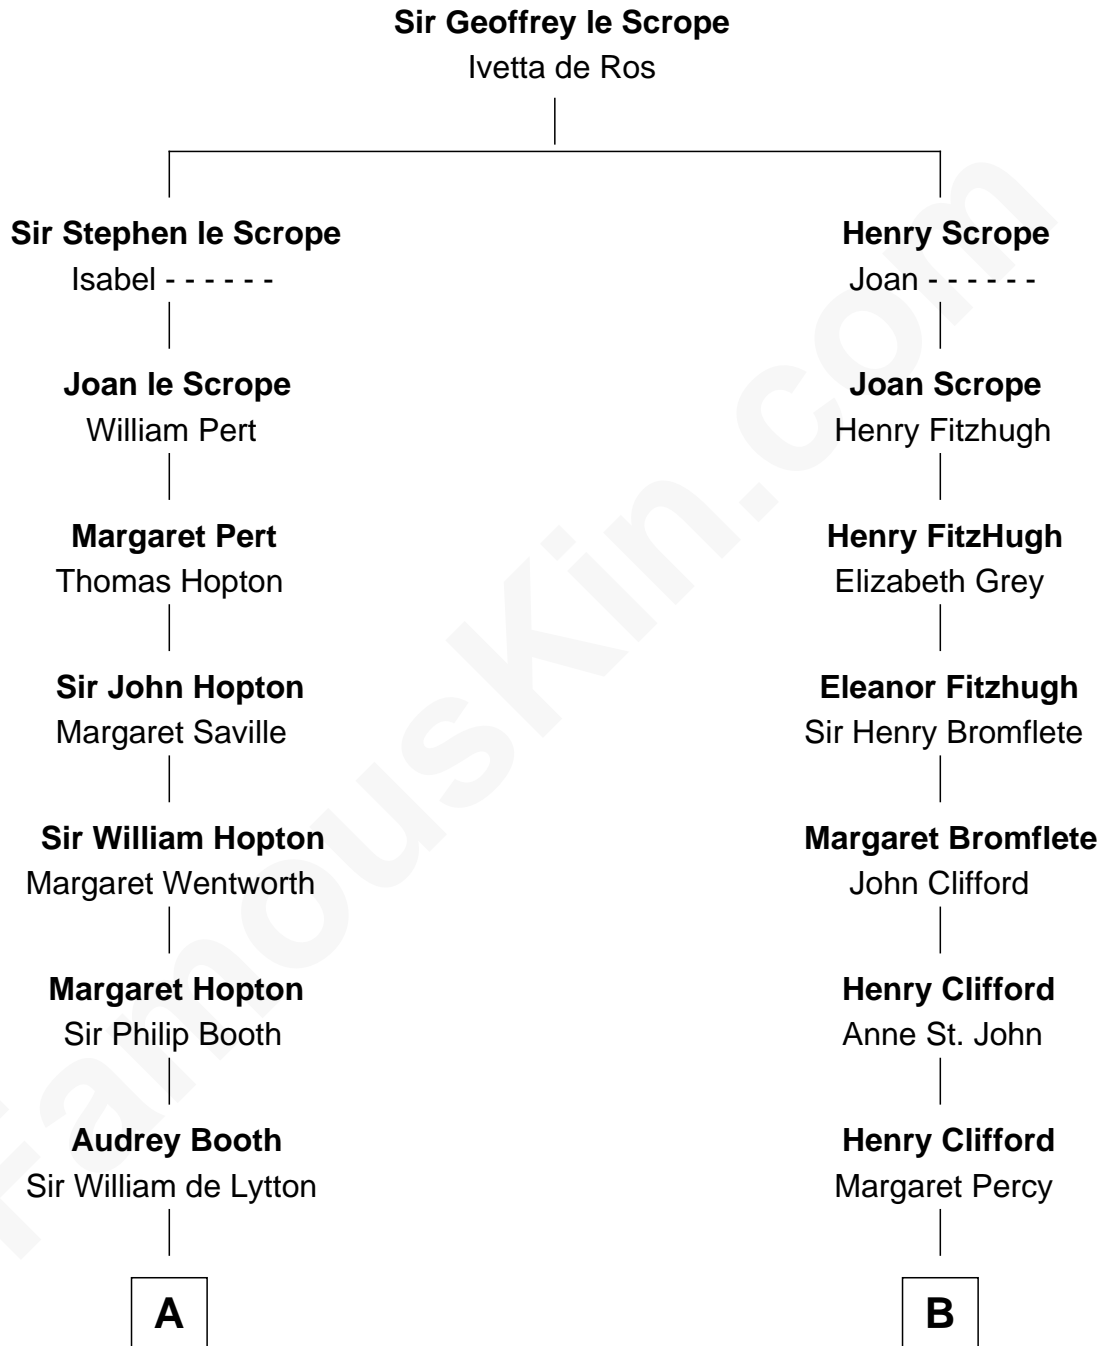

FamousKin.com

Relationship Chart of

Edith (Bolling) Wilson

First Lady of President Woodrow Wilson

19th cousin 1 time removed of

Camilla Parker Bowles

Queen Consort of the United Kingdom