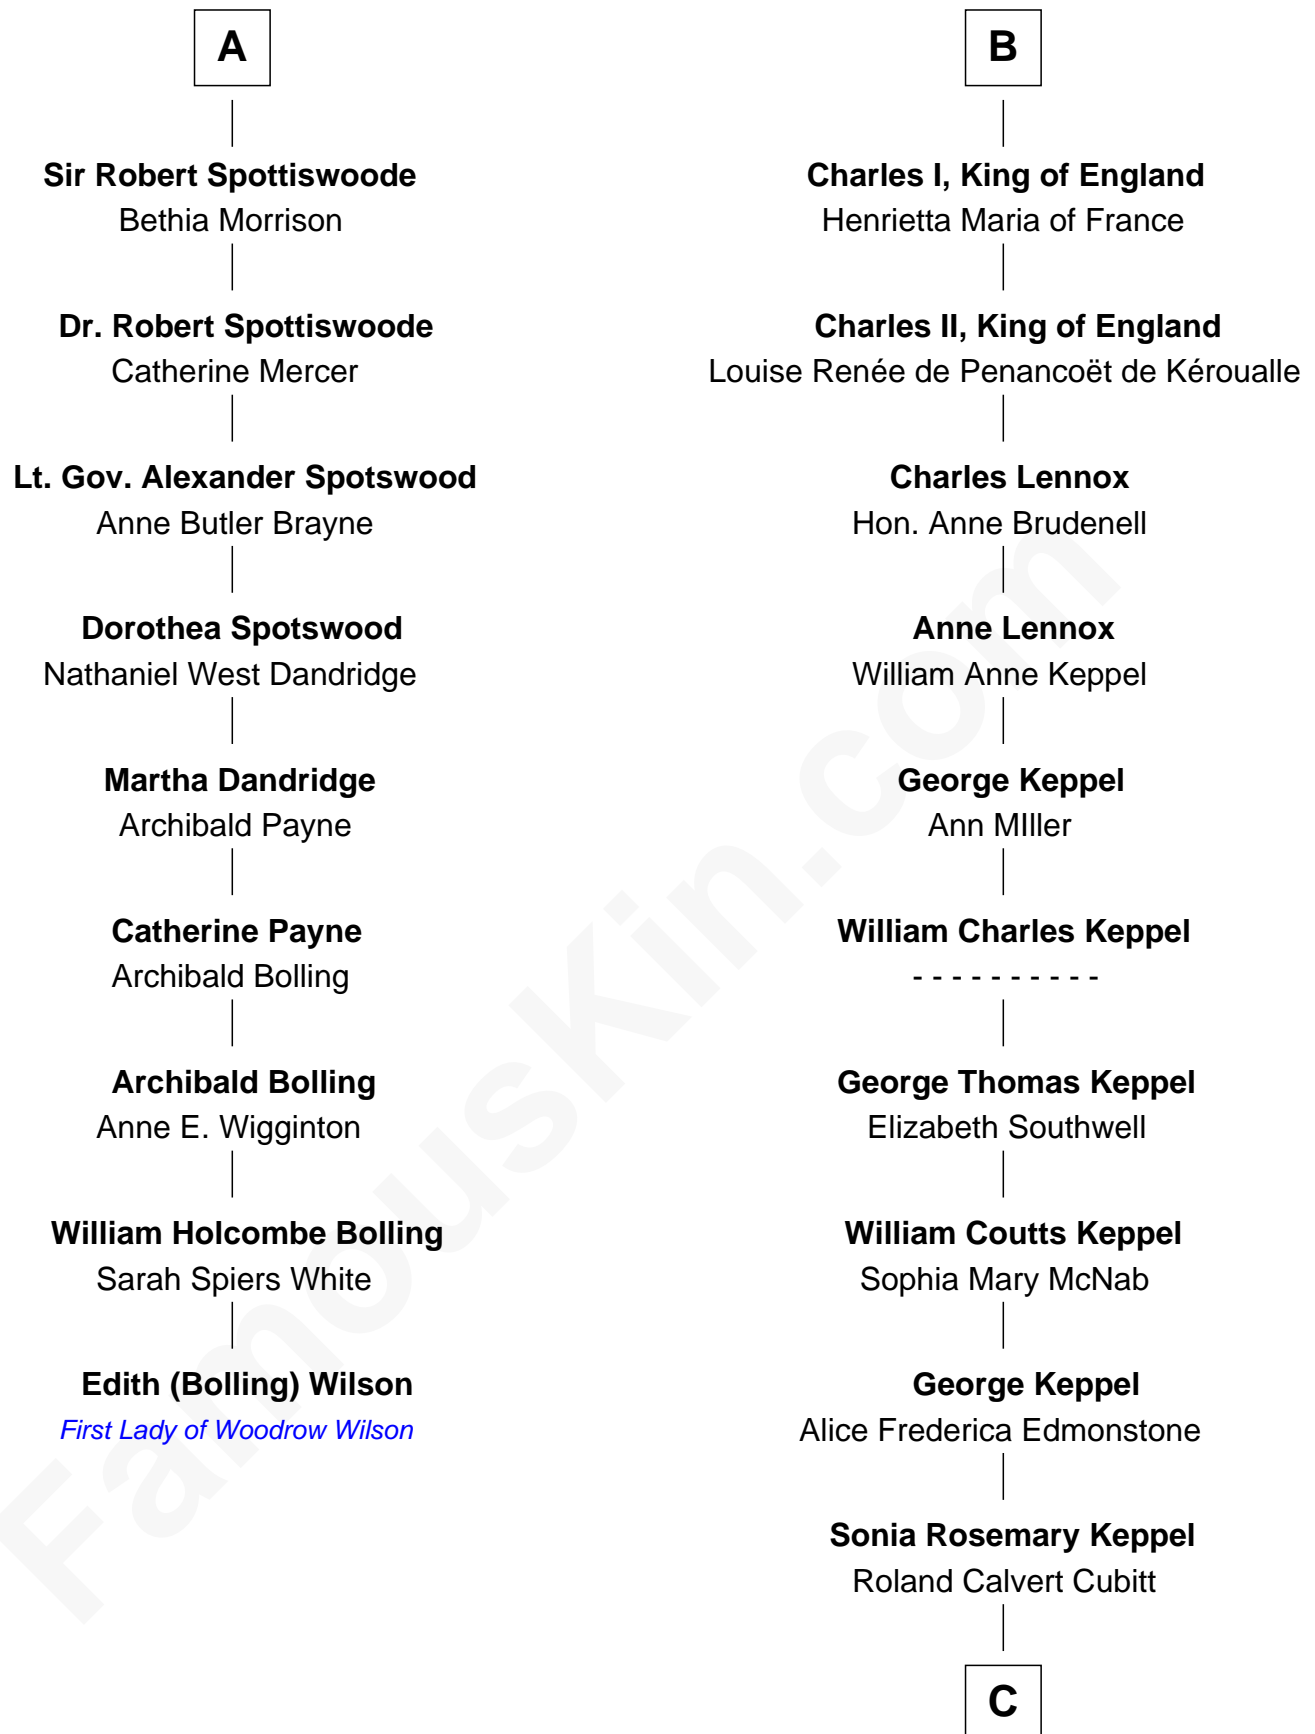

## Relationship Chart of

### Edith (Bolling) Wilson

*First Lady of President Woodrow Wilson*

15th cousin 3 times removed of

### Camilla Parker Bowles

*Queen Consort of the United Kingdom*

**Robert III, King of Scotland**

Anabella Drummond

C

**Rosalind Maud Cubitt**  
Bruce Middleton Hope Shand

**Camilla Parker Bowles**  
*Queen Consort*