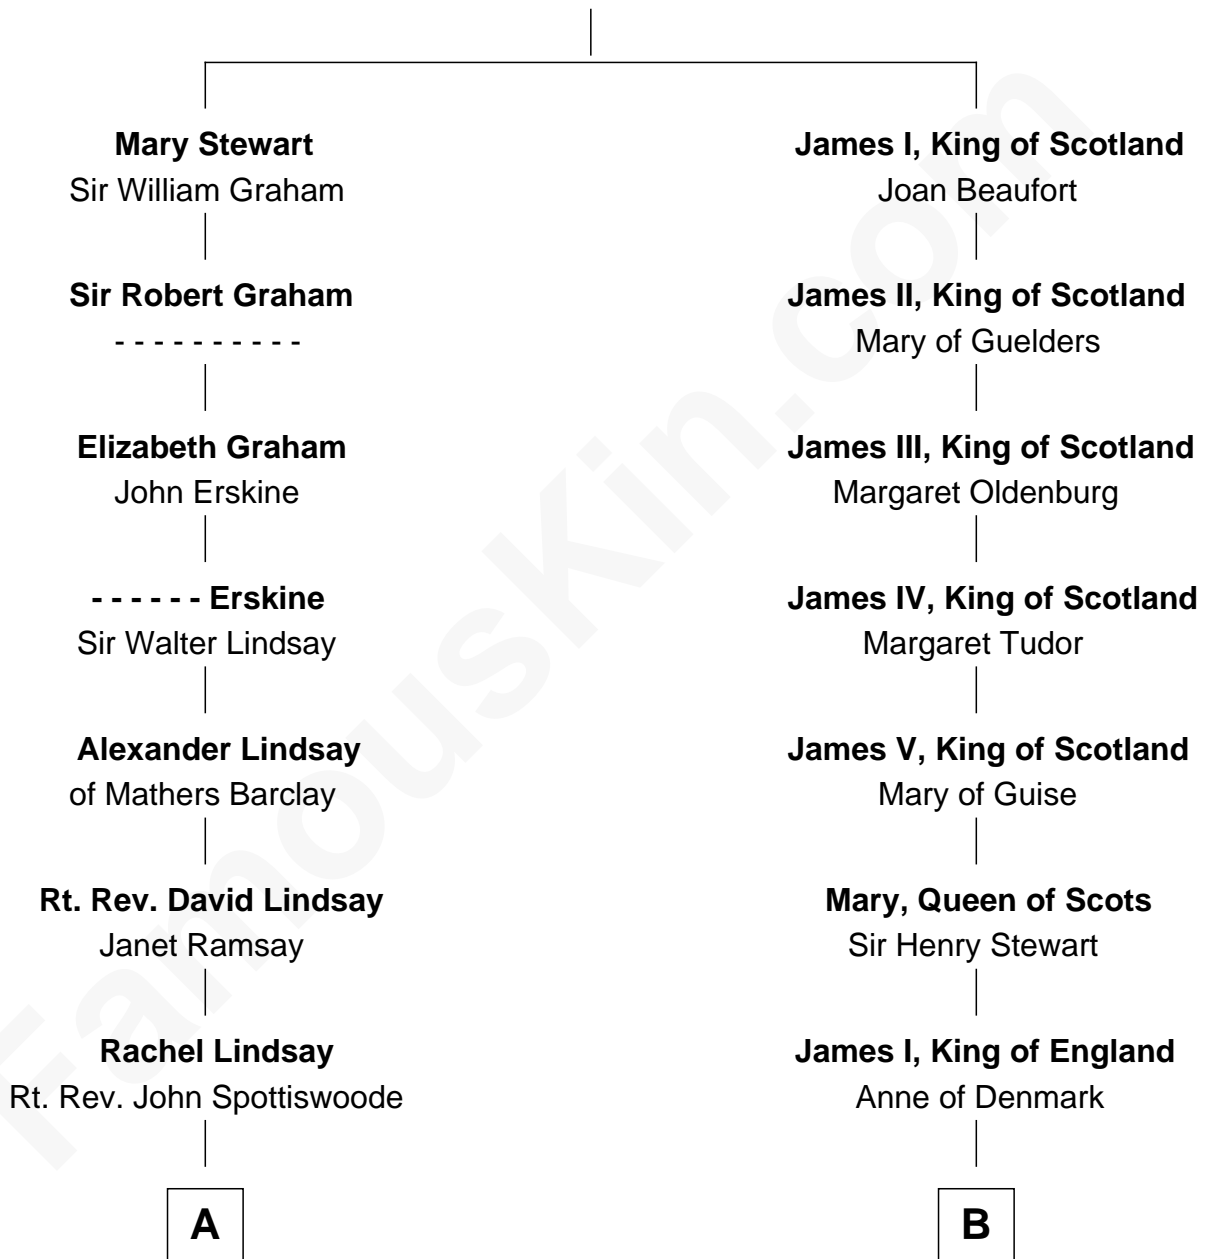

## Relationship Chart of

### Edith (Bolling) Wilson

*First Lady of President Woodrow Wilson*

15th cousin 3 times removed of

### Camilla Parker Bowles

*Queen Consort of the United Kingdom*

**Robert III, King of Scotland**

Anabella Drummond

C

**Rosalind Maud Cubitt**  
Bruce Middleton Hope Shand

**Camilla Parker Bowles**  
*Queen Consort*