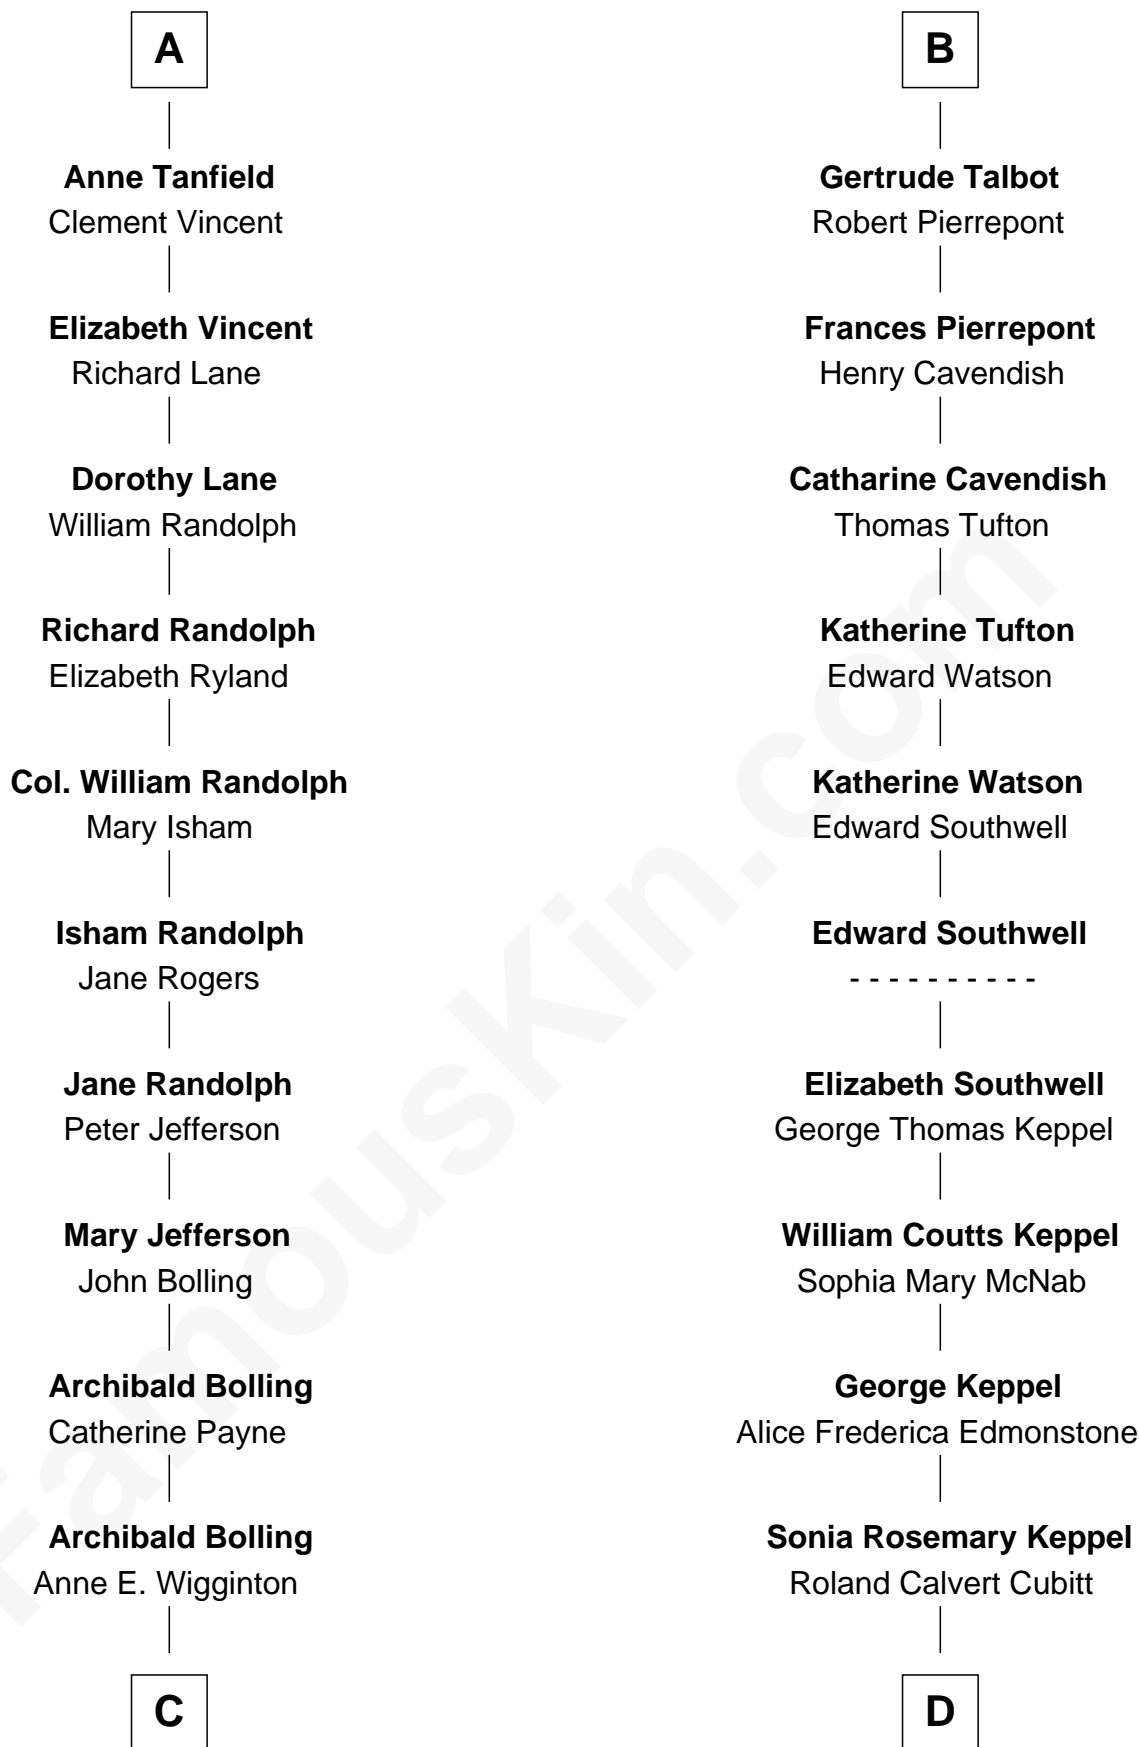

FamousKin.com
Relationship Chart of
Edith (Bolling) Wilson

First Lady of President Woodrow Wilson

18th cousin of

Camilla Parker Bowles

Queen Consort of the United Kingdom

C

William Holcombe Bolling

Sarah Spiers White

Edith (Bolling) Wilson

First Lady of Woodrow Wilson

D

Rosalind Maud Cubitt

Bruce Middleton Hope Shand

Camilla Parker Bowles

Queen Consort

FamousKin.com