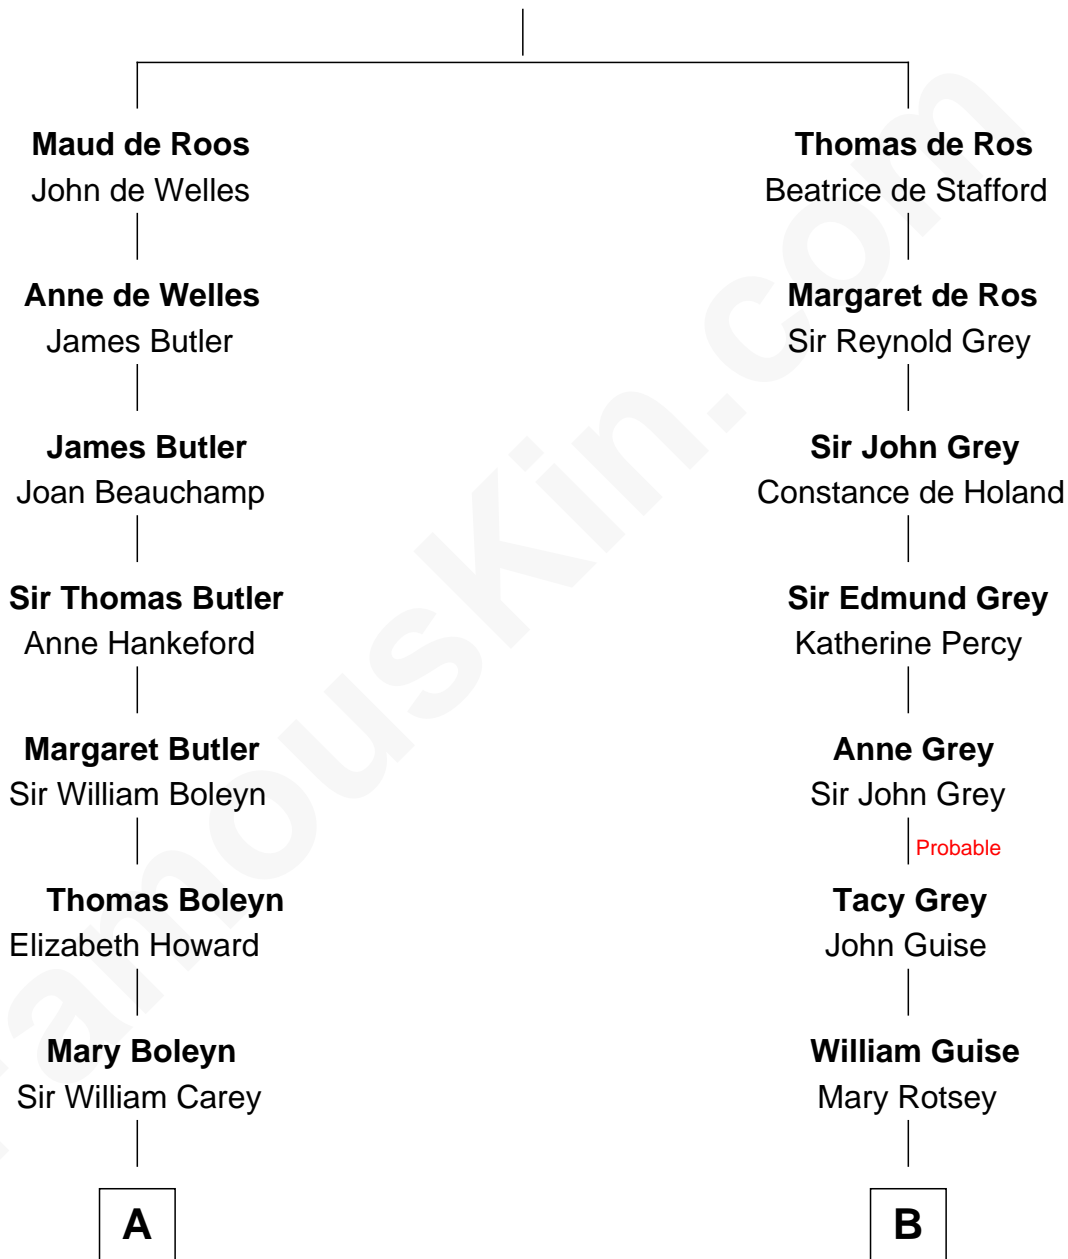

FamousKin.com

Relationship Chart of

Edith (Bolling) Wilson

First Lady of President Woodrow Wilson

18th cousin 1 time removed of

Raquel Welch
Movie Actress

Sir William de Ros
Margery de Badlesmere

C

William Holcombe Bolling

Sarah Spiers White

Edith (Bolling) Wilson

First Lady of Woodrow Wilson

D

Emery Stanford Hall

Clara Louise Adams

Josephine Sarah Hall

Armando Carlos Tejada

Raquel Welch

aka Raquel Welch

FamousKin.com