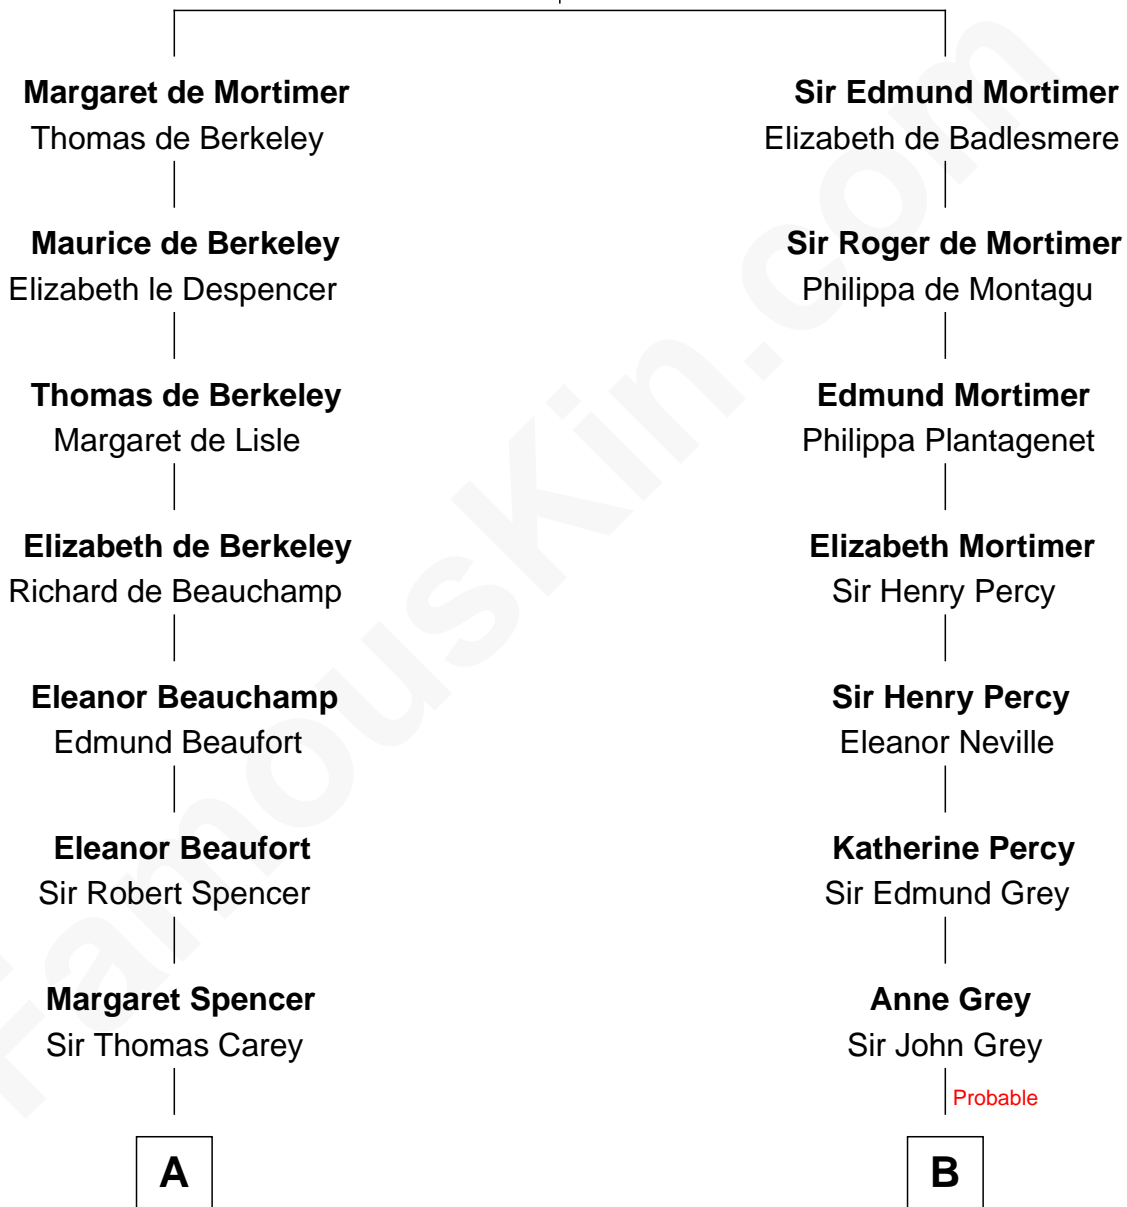

## Relationship Chart of

### Edith (Bolling) Wilson

*First Lady of President Woodrow Wilson*

19th cousin 2 times removed of

**Raquel Welch**  
*Movie Actress*

**Roger de Mortimer**  
Joan de Geneville

**C**

**Archibald Bolling**  
Anne E. Wigginton

**William Holcombe Bolling**  
Sarah Spiers White

**Edith (Bolling) Wilson**  
*First Lady of Woodrow Wilson*

**D**

**Hannah Kent Robinson**  
Elbridge Gerry Hall

**Justin Smith Hall**  
Sarah Mehitable Stanford

**Emery Stanford Hall**  
Clara Louise Adams

**Josephine Sarah Hall**  
Armando Carlos Tejada

**Raquel Welch**  
*aka Raquel Welch*