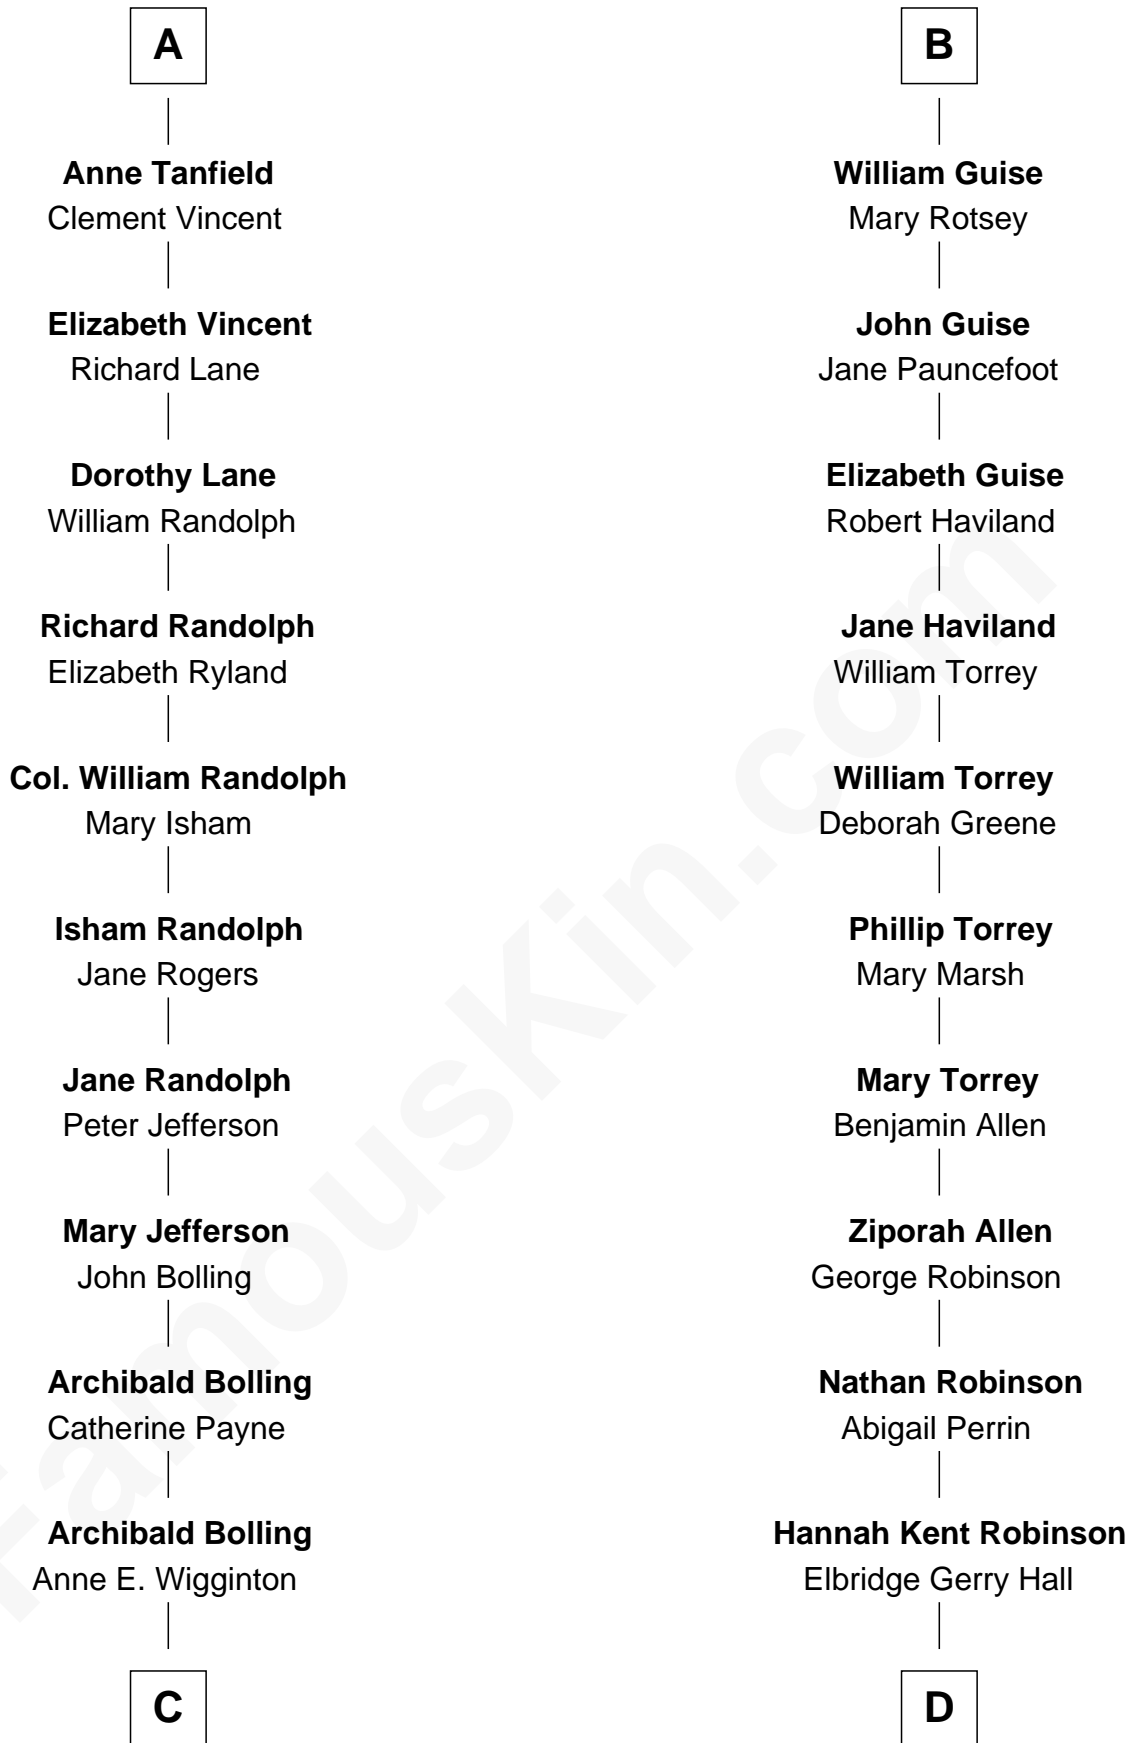

FamousKin.com

Relationship Chart of

Edith (Bolling) Wilson

First Lady of President Woodrow Wilson

18th cousin 2 times removed of

Raquel Welch
Movie Actress

C

William Holcombe Bolling

Sarah Spiers White

Edith (Bolling) Wilson

First Lady of Woodrow Wilson

D

Justin Smith Hall

Sarah Mehitable Stanford

Emery Stanford Hall

Clara Louise Adams