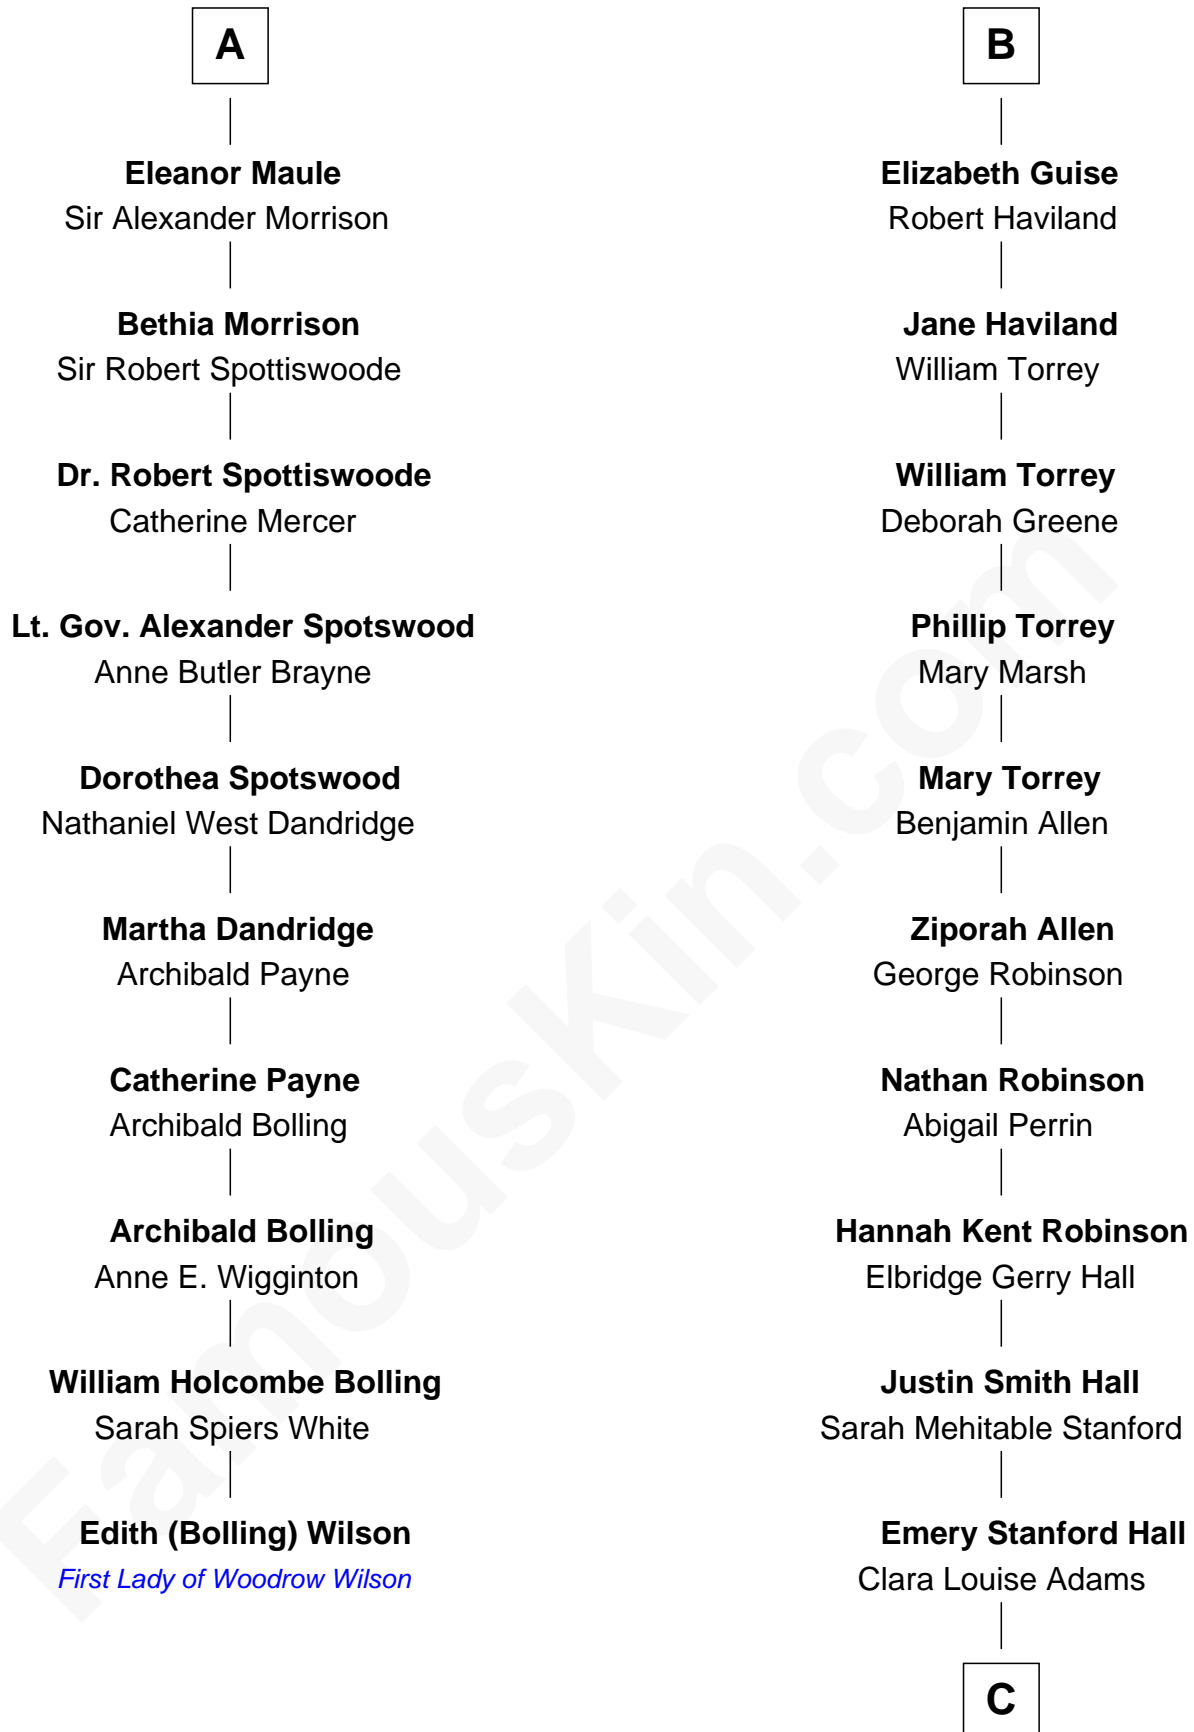

FamousKin.com

Relationship Chart of

Edith (Bolling) Wilson

First Lady of President Woodrow Wilson

16th cousin 2 times removed of

Raquel Welch
Movie Actress

Thomas Holand
Joan Plantagenet

Sir Thomas de Holand

Alice Fitzalan

Margaret de Holand

Sir John Beaufort

Joan Beaufort

Sir James Stewart

John Stewart

Eleanor Sinclair

Jean Stewart

Constance de Holand

Sir John Grey

Sir Edmund Grey

Katherine Percy

Anne Grey

Sir John Grey

Probable

Tacy Grey

John Guise

William Guise

Mary Rotsey

John Guise

Jane Pauncefoot

B

C

Josephine Sarah Hall
Armando Carlos Tejada