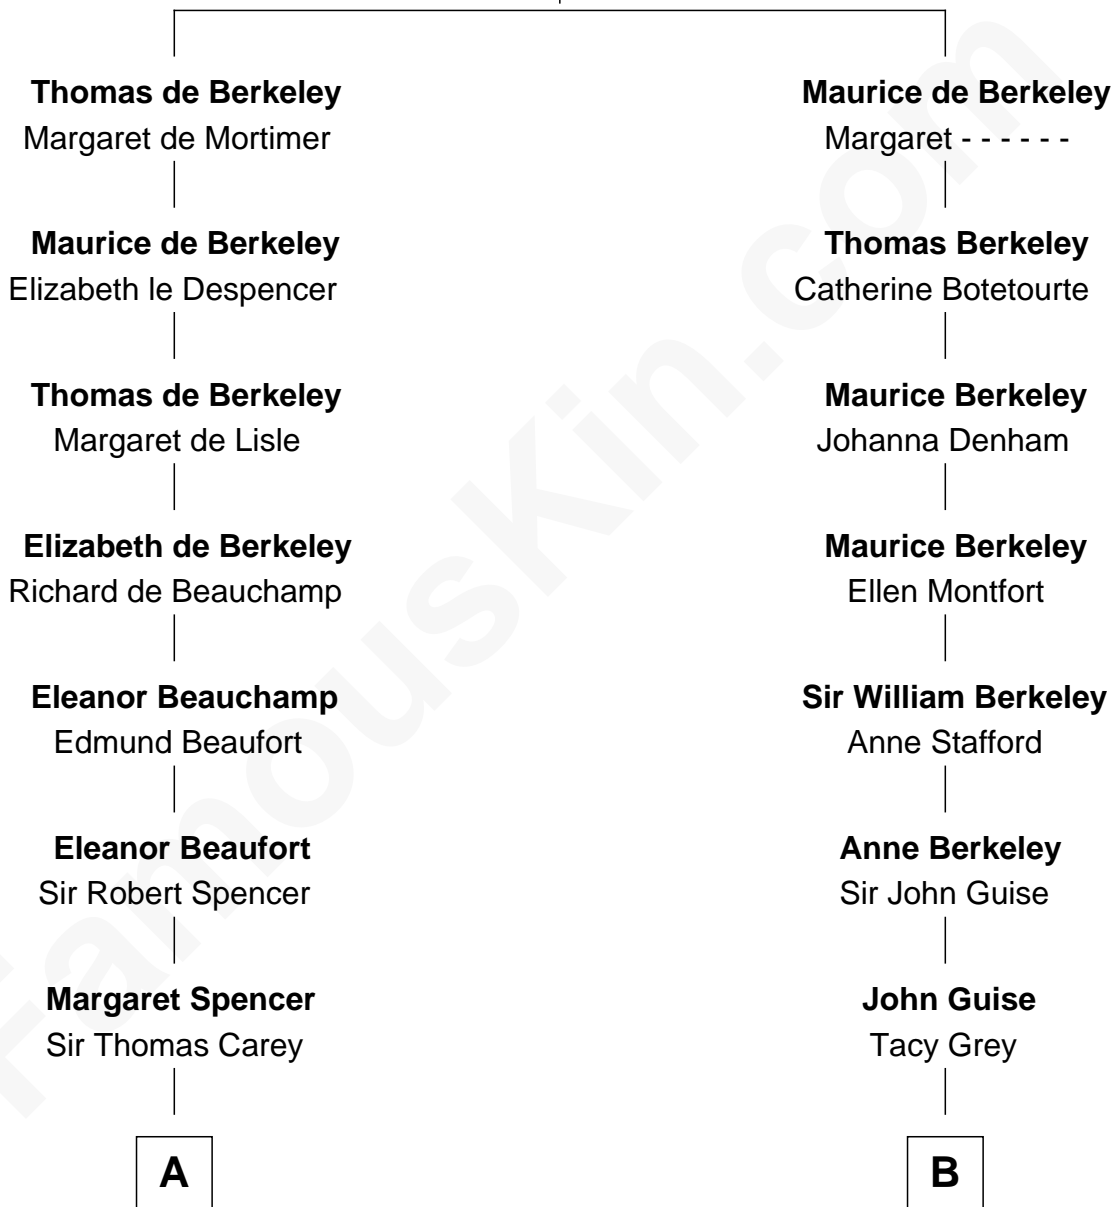

## Relationship Chart of

### Edith (Bolling) Wilson

*First Lady of President Woodrow Wilson*

19th cousin 1 time removed of

**Raquel Welch**  
*Movie Actress*

**Sir Maurice de Berkeley**  
Eve la Zouche

**C**

**Archibald Bolling**

Anne E. Wigginton

**William Holcombe Bolling**

Sarah Spiers White

**Edith (Bolling) Wilson**

*First Lady of Woodrow Wilson*

**D**

**Justin Smith Hall**

Sarah Mehitable Stanford

**Emery Stanford Hall**

Clara Louise Adams

**Josephine Sarah Hall**

Armando Carlos Tejada

**Raquel Welch**

*aka Raquel Welch*