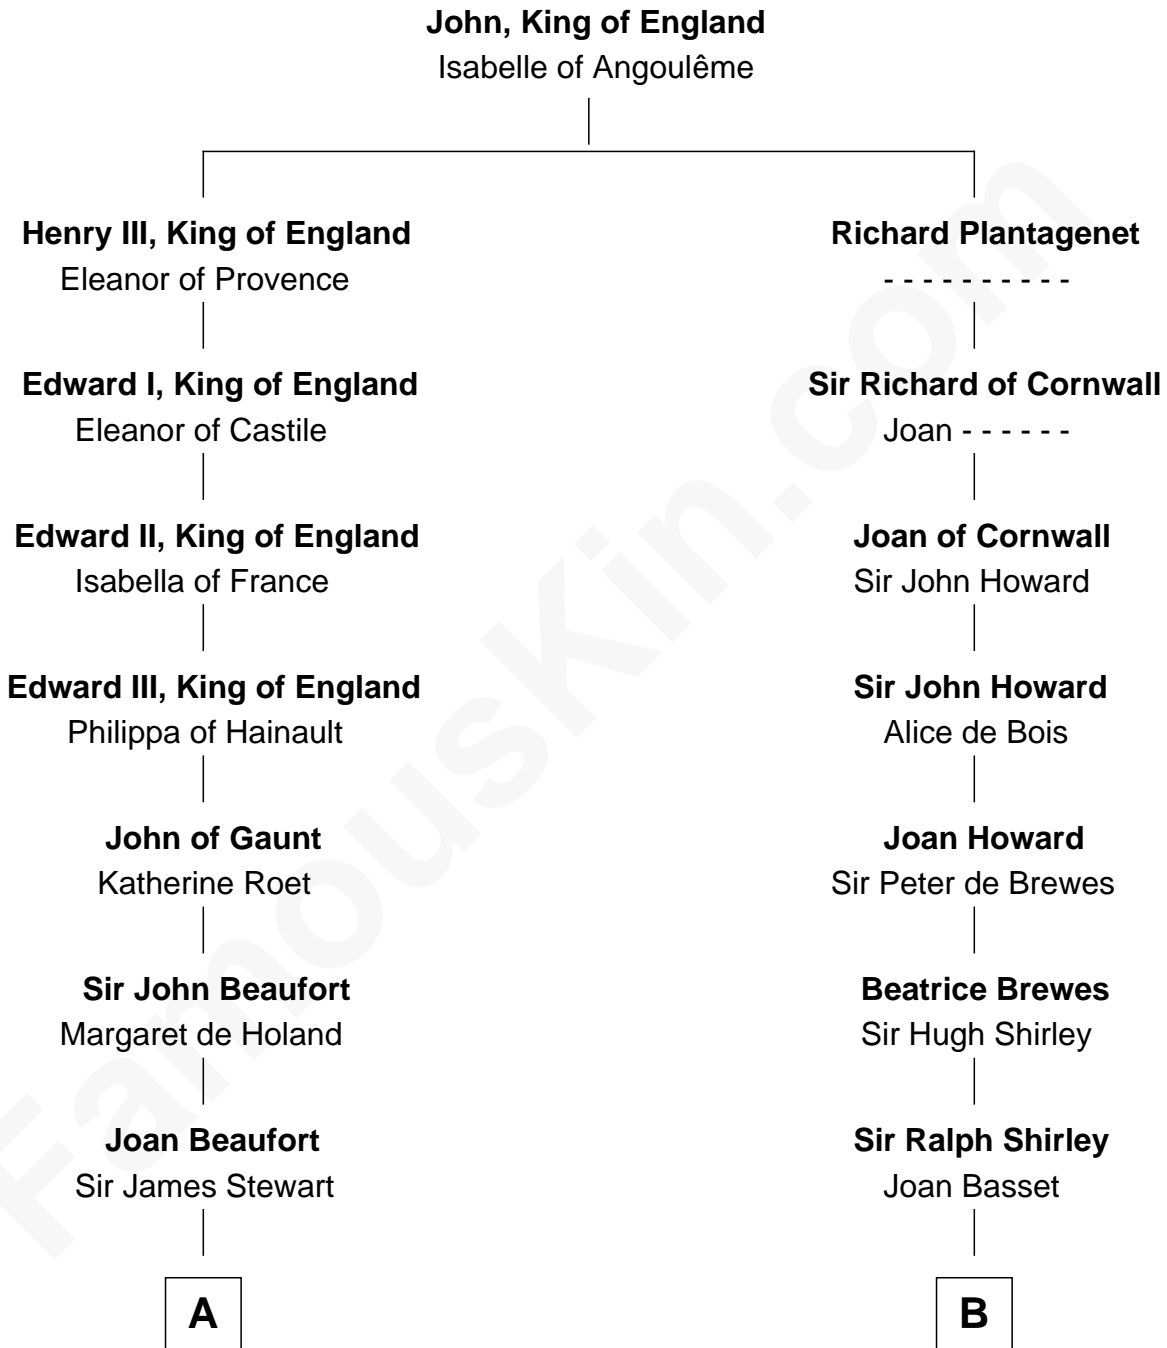

FamousKin.com

Relationship Chart of

Edith (Bolling) Wilson

First Lady of President Woodrow Wilson

20th cousin 1 time removed of

Helen (Herron) Taft

First Lady of President William H. Taft

C

Catherine Payne
Archibald Bolling

Archibald Bolling
Anne E. Wigginton

William Holcombe Bolling
Sarah Spiers White

Edith (Bolling) Wilson
First Lady of Woodrow Wilson

D

Joanna Wilcockson
David Welles

Charity Welles
Rev. Isaac Clinton