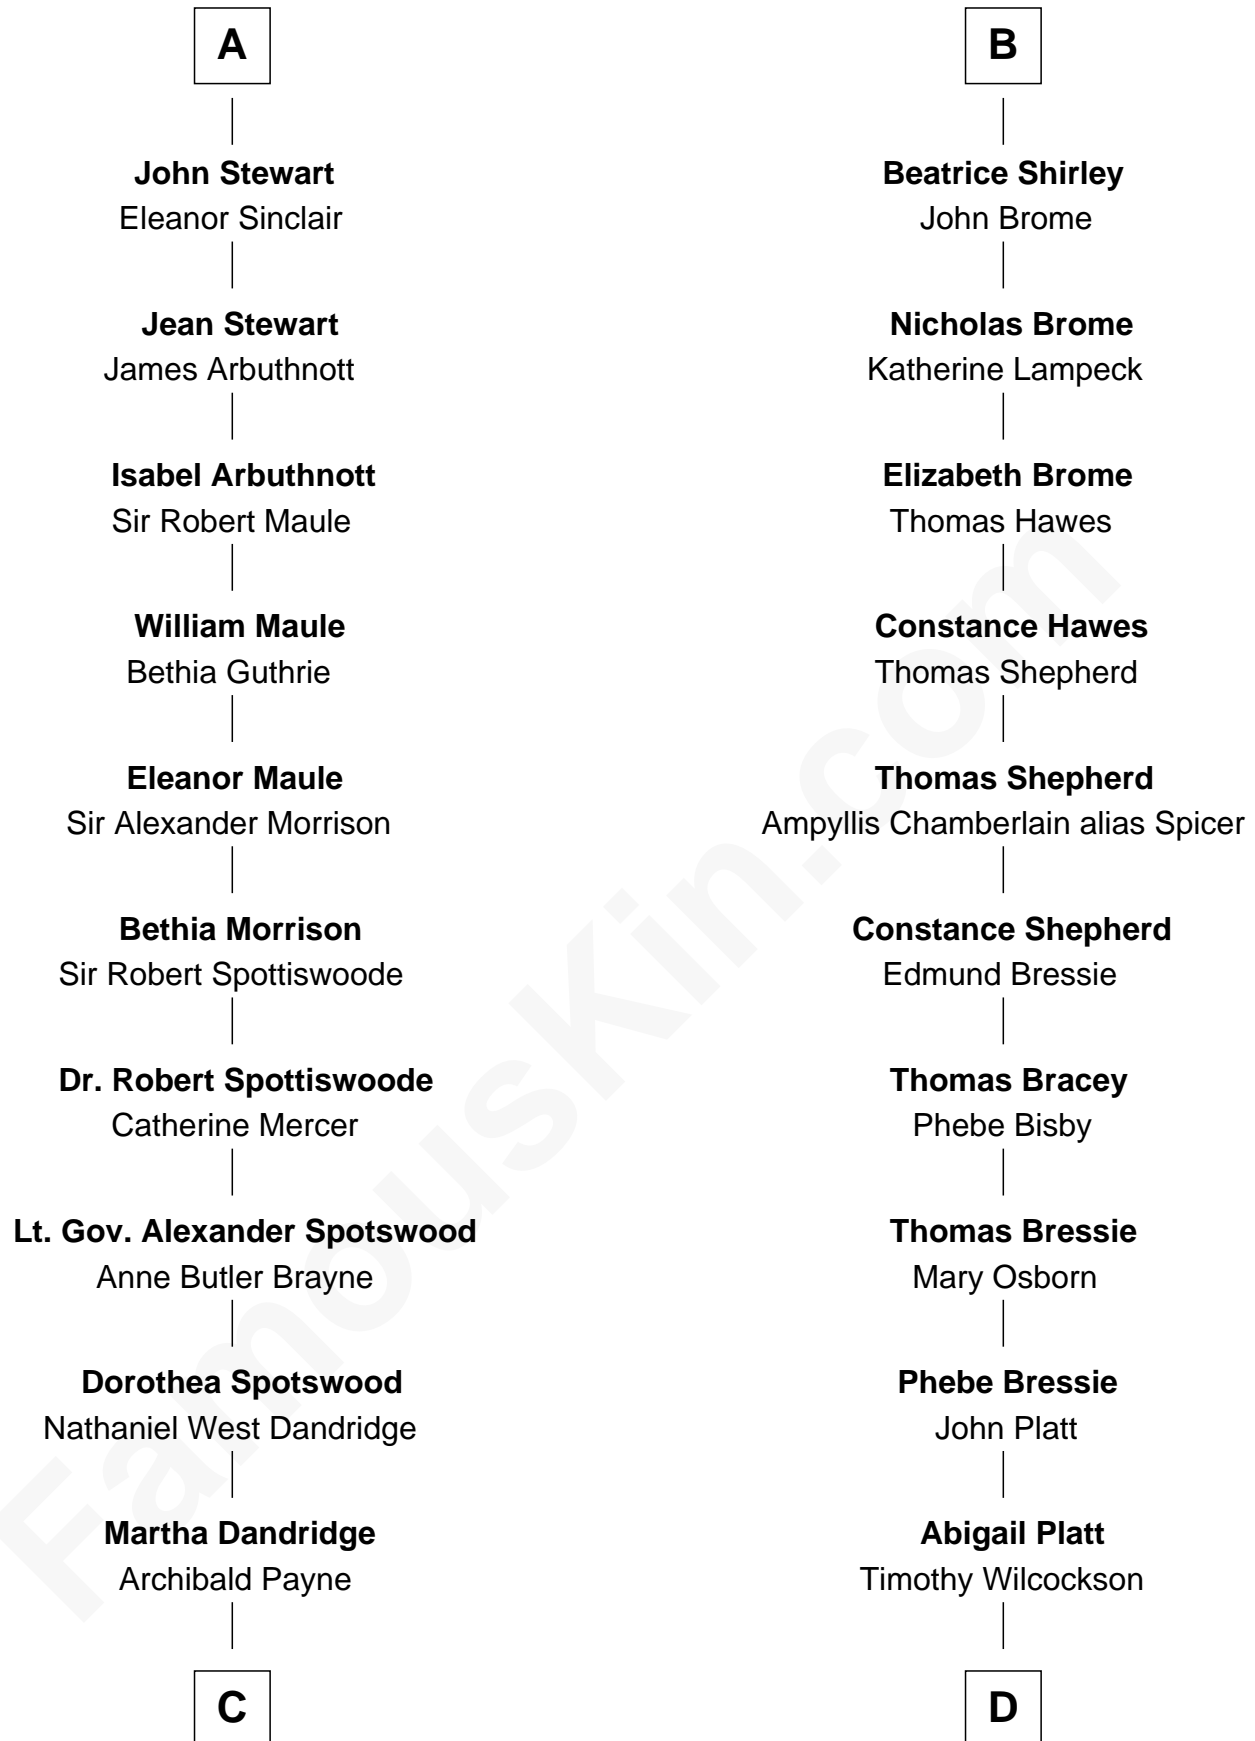

FamousKin.com

Relationship Chart of

Edith (Bolling) Wilson

First Lady of President Woodrow Wilson

20th cousin 1 time removed of

Helen (Herron) Taft

First Lady of President William H. Taft

C