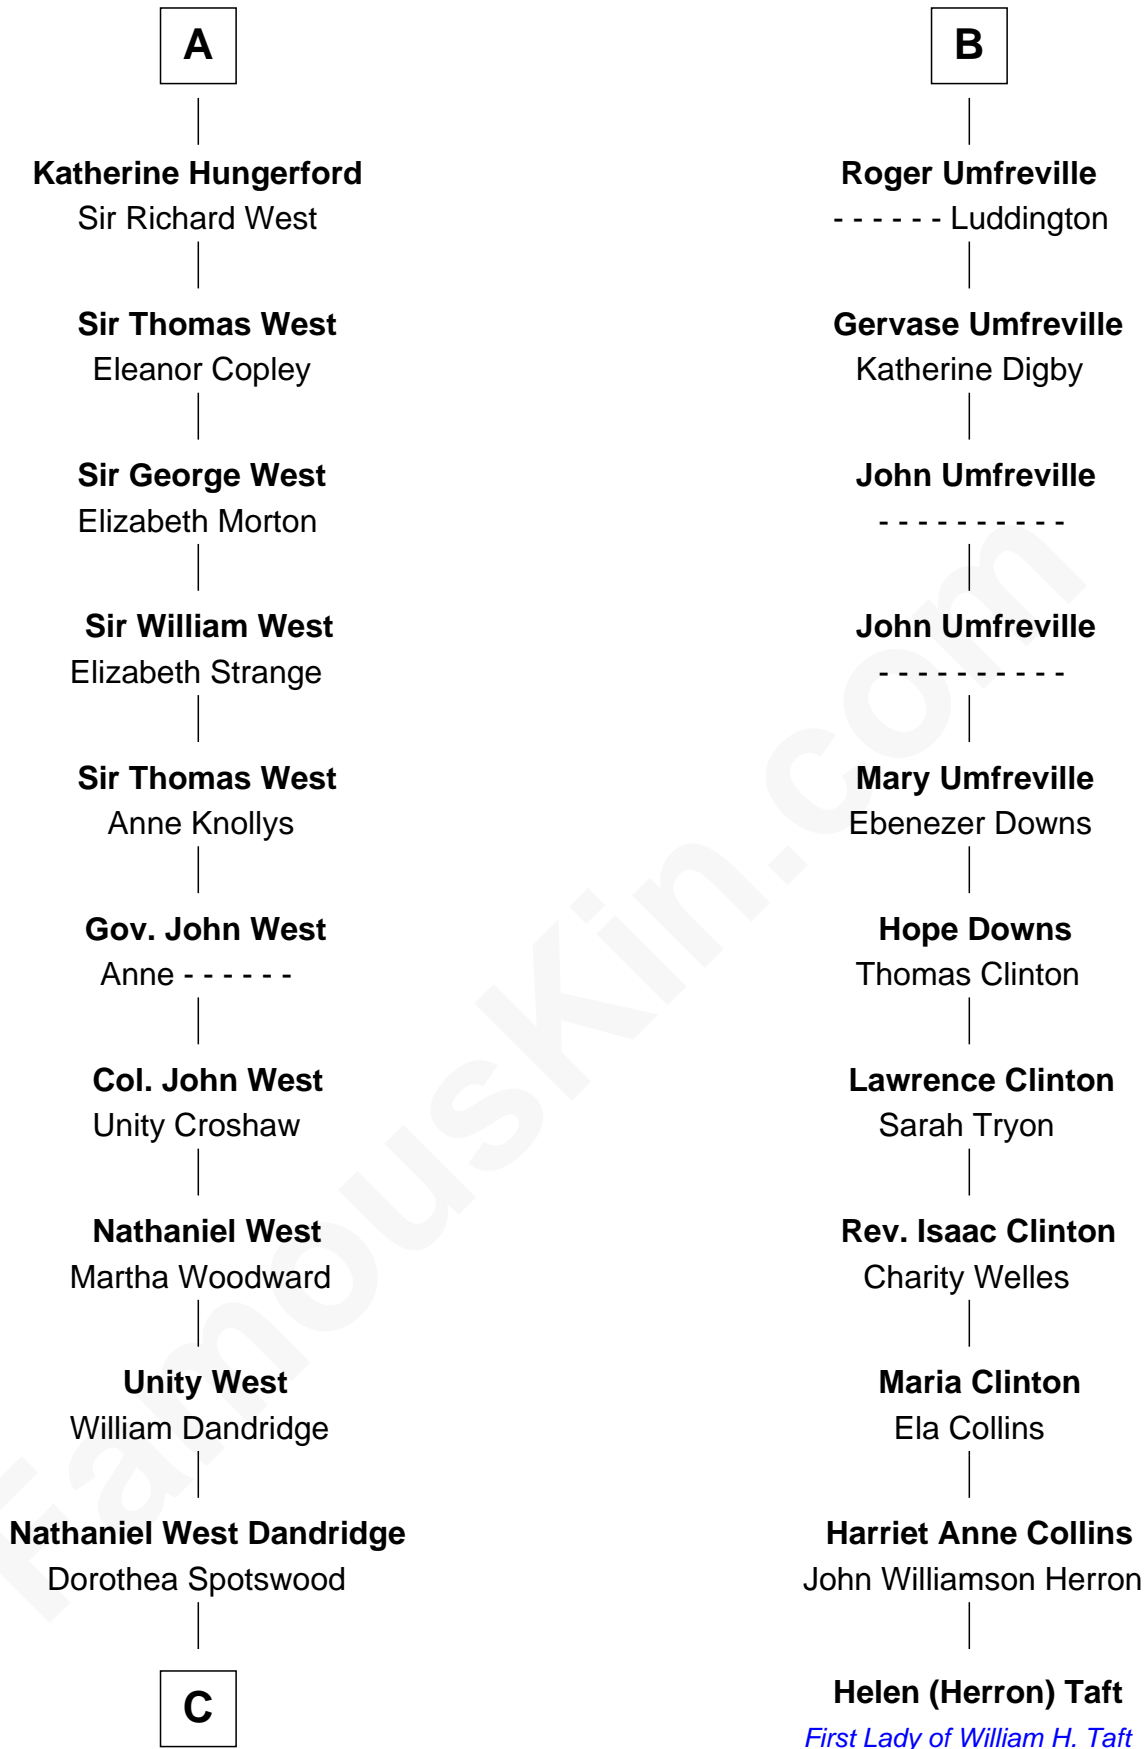

FamousKin.com

Relationship Chart of

Edith (Bolling) Wilson

First Lady of President Woodrow Wilson

17th cousin 4 times removed of

Helen (Herron) Taft

First Lady of President William H. Taft

C

—
Martha Dandridge

Archibald Payne

—
Catherine Payne

Archibald Bolling

—
Archibald Bolling

Anne E. Wigginton

—
William Holcombe Bolling

Sarah Spiers White

—
Edith (Bolling) Wilson

First Lady of Woodrow Wilson

FamousKin.com