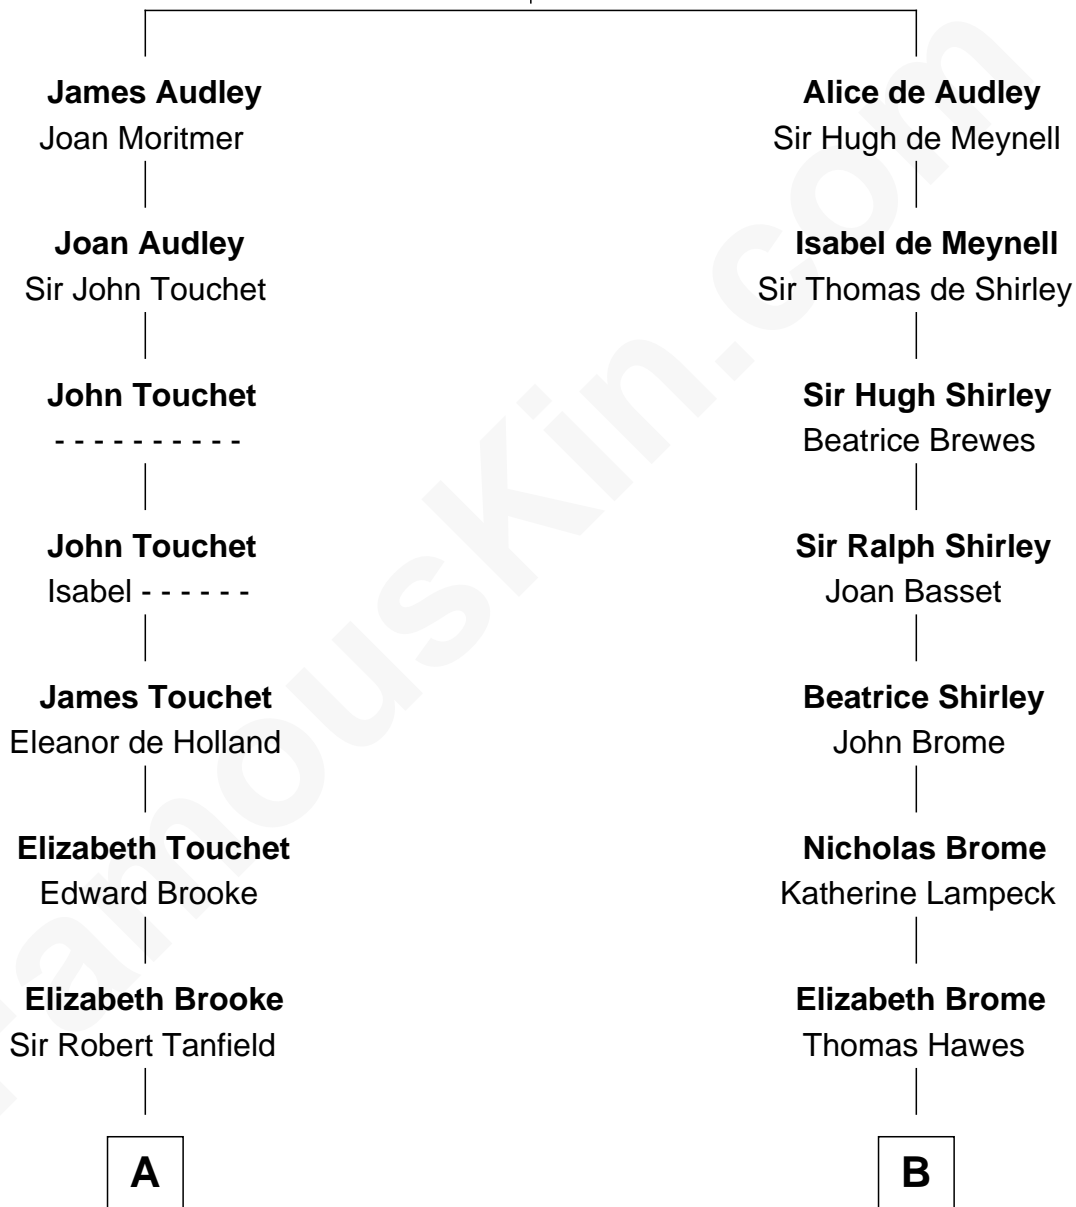

FamousKin.com

Relationship Chart of

Edith (Bolling) Wilson

First Lady of President Woodrow Wilson

18th cousin 3 times removed of

Helen (Herron) Taft

First Lady of President William H. Taft

Sir Nicholas Audley

Joan Martin

C

Mary Jefferson

John Bolling

Archibald Bolling

Catherine Payne

Archibald Bolling

Anne E. Wigginton

William Holcombe Bolling

Sarah Spiers White

Edith (Bolling) Wilson

First Lady of Woodrow Wilson

D

Harriet Anne Collins

John Williamson Herron

Helen (Herron) Taft

First Lady of William H. Taft

FamousKin.com