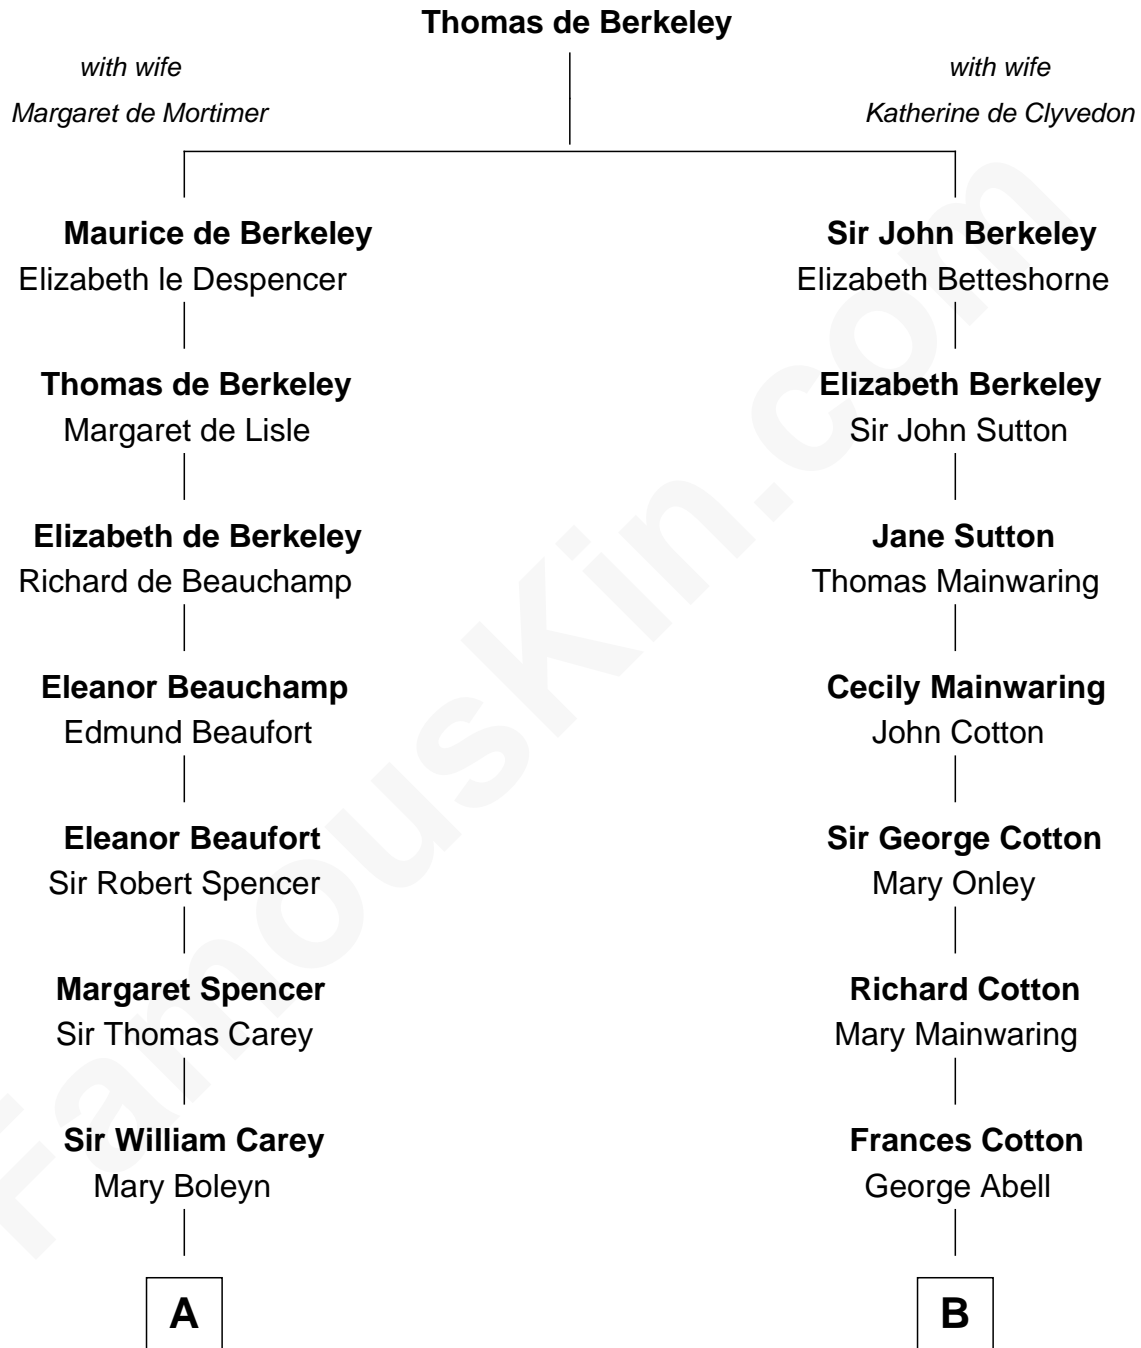

FamousKin.com

Relationship Chart of

Edith (Bolling) Wilson

First Lady of President Woodrow Wilson

14th cousin 4 times removed of

Grover Cleveland

22nd and 24th U.S. President

C

William Holcombe Bolling

Sarah Spiers White

Edith (Bolling) Wilson

First Lady of Woodrow Wilson

FamousKin.com