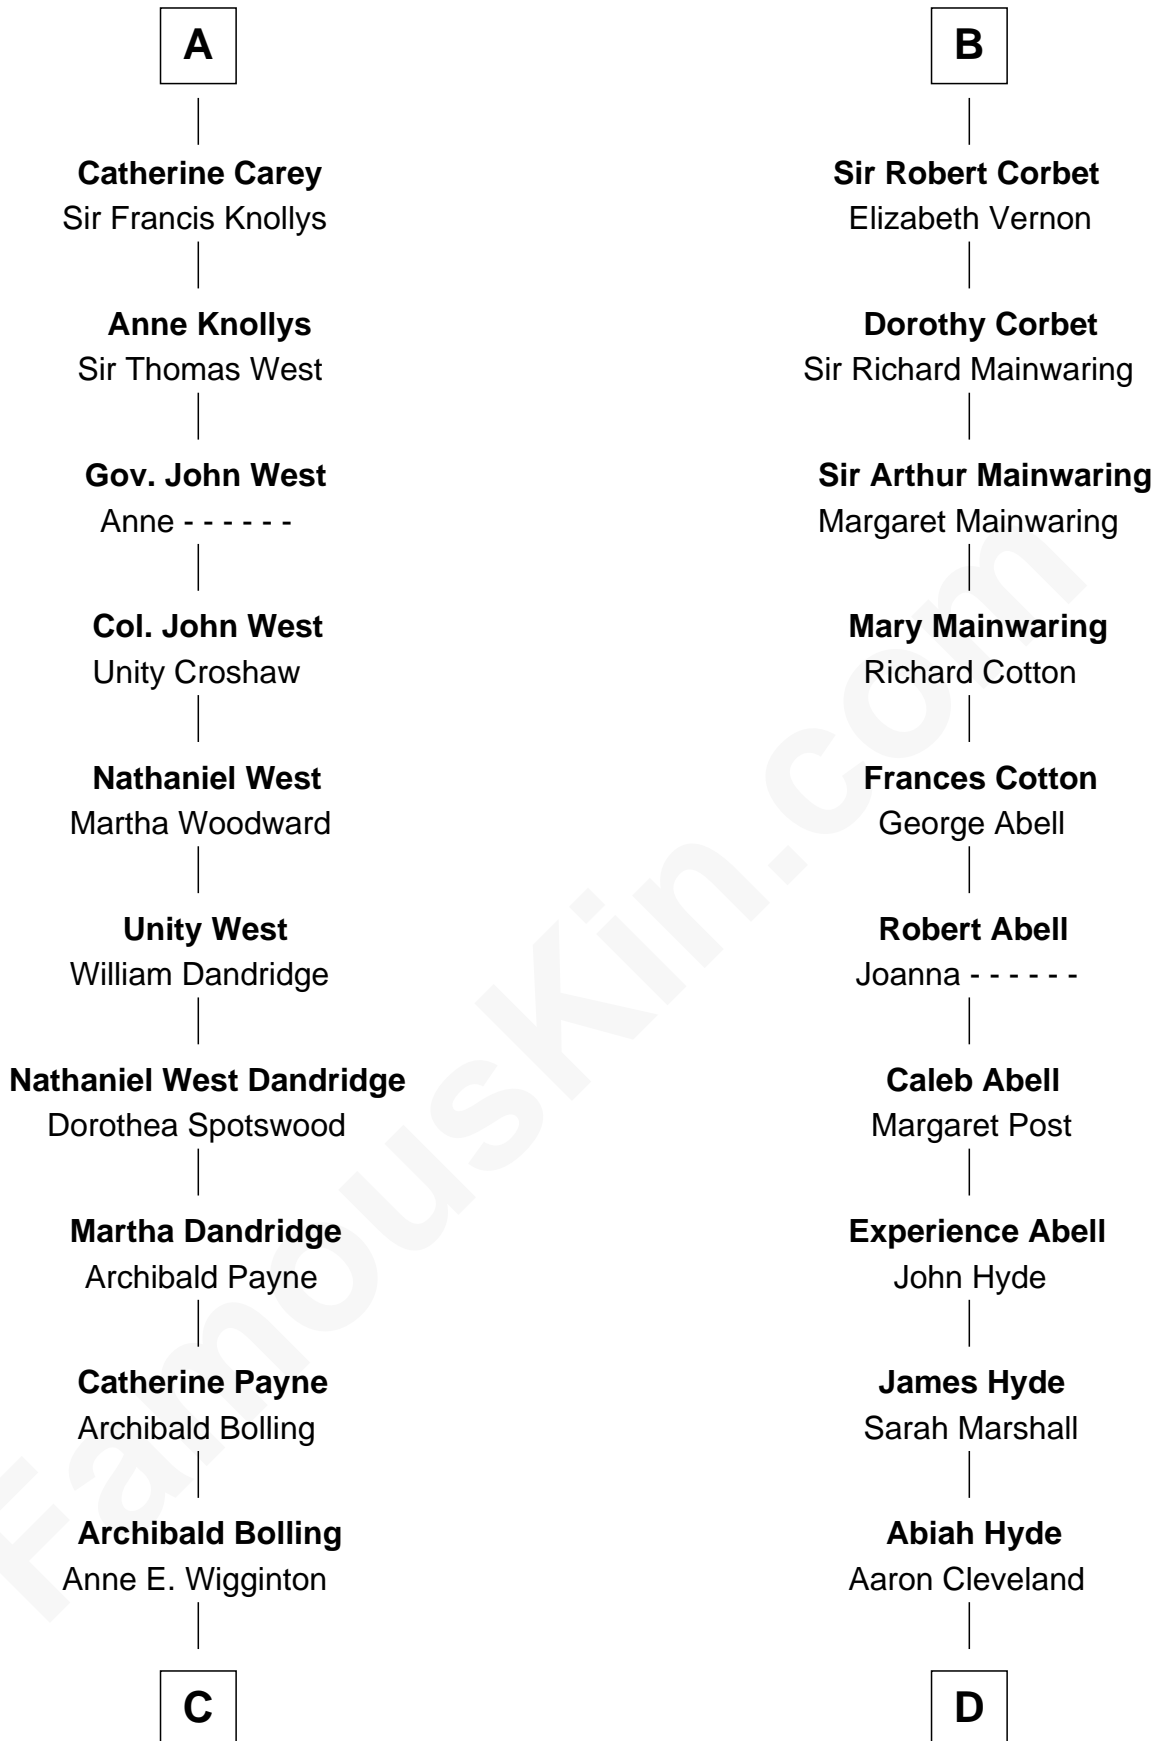

FamousKin.com

Relationship Chart of

Edith (Bolling) Wilson

First Lady of President Woodrow Wilson

18th cousin 1 time removed of

Grover Cleveland

22nd and 24th U.S. President

C

William Holcombe Bolling

Sarah Spiers White

Edith (Bolling) Wilson

First Lady of Woodrow Wilson

D

William Cleveland

Margaret Falley

Rev. Richard Falley Cleveland

Ann Neal

Grover Cleveland

22nd and 24th U.S. President

FamousKin.com