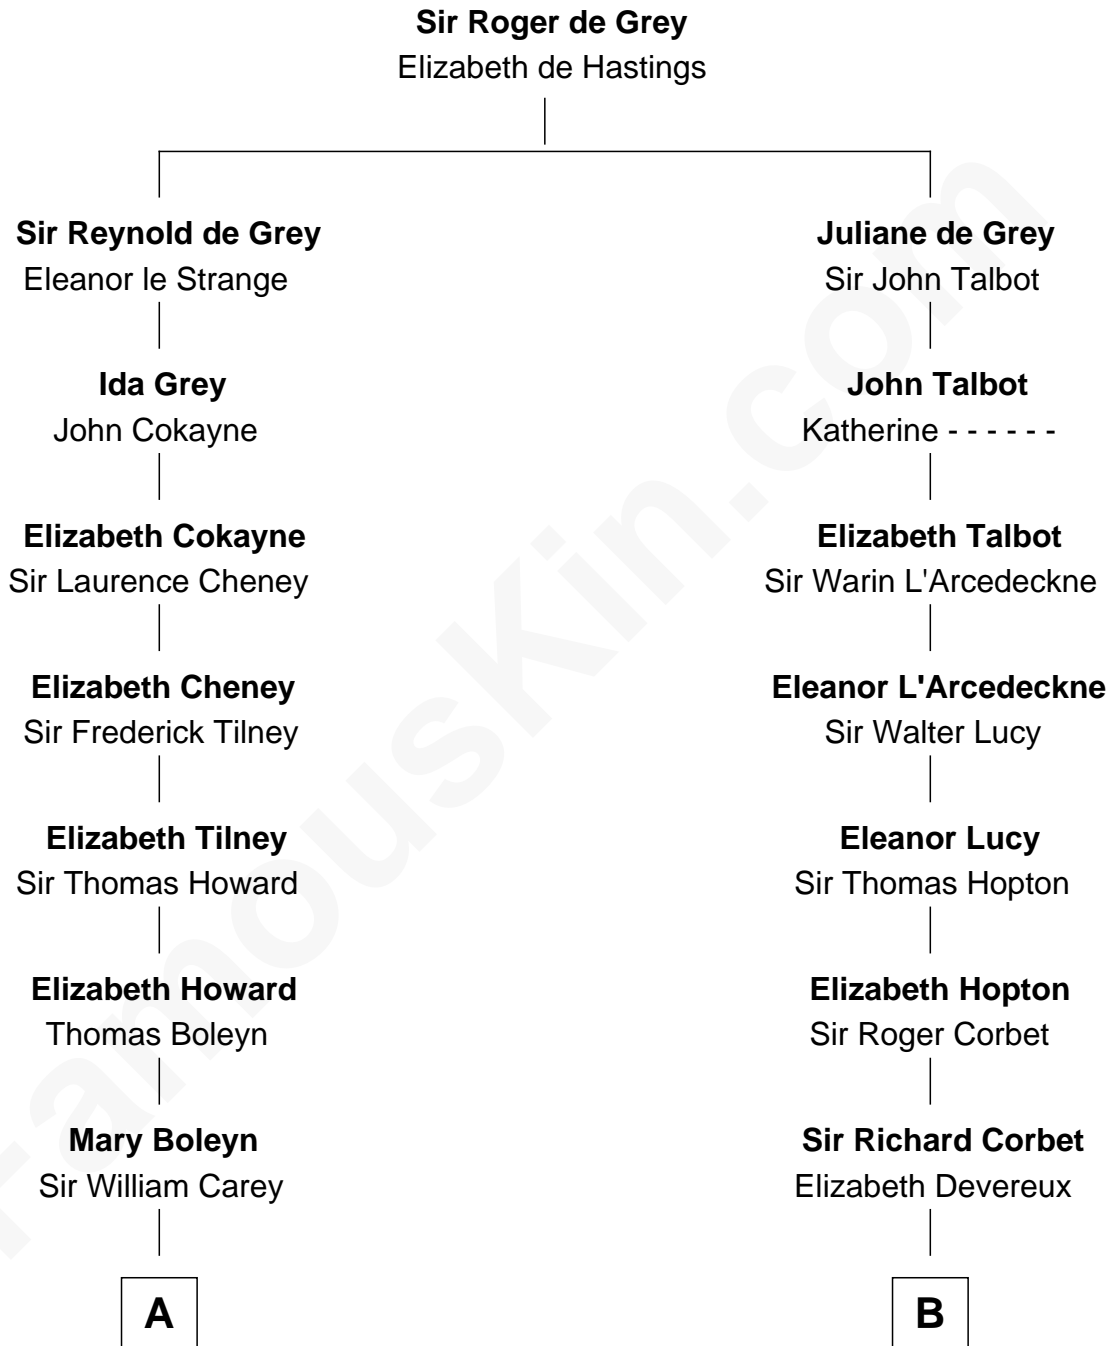

FamousKin.com

Relationship Chart of

Edith (Bolling) Wilson

First Lady of President Woodrow Wilson

18th cousin 1 time removed of

Grover Cleveland

22nd and 24th U.S. President

C

William Holcombe Bolling

Sarah Spiers White

Edith (Bolling) Wilson

First Lady of Woodrow Wilson

D

William Cleveland

Margaret Falley

Rev. Richard Falley Cleveland

Ann Neal

Grover Cleveland

22nd and 24th U.S. President

FamousKin.com