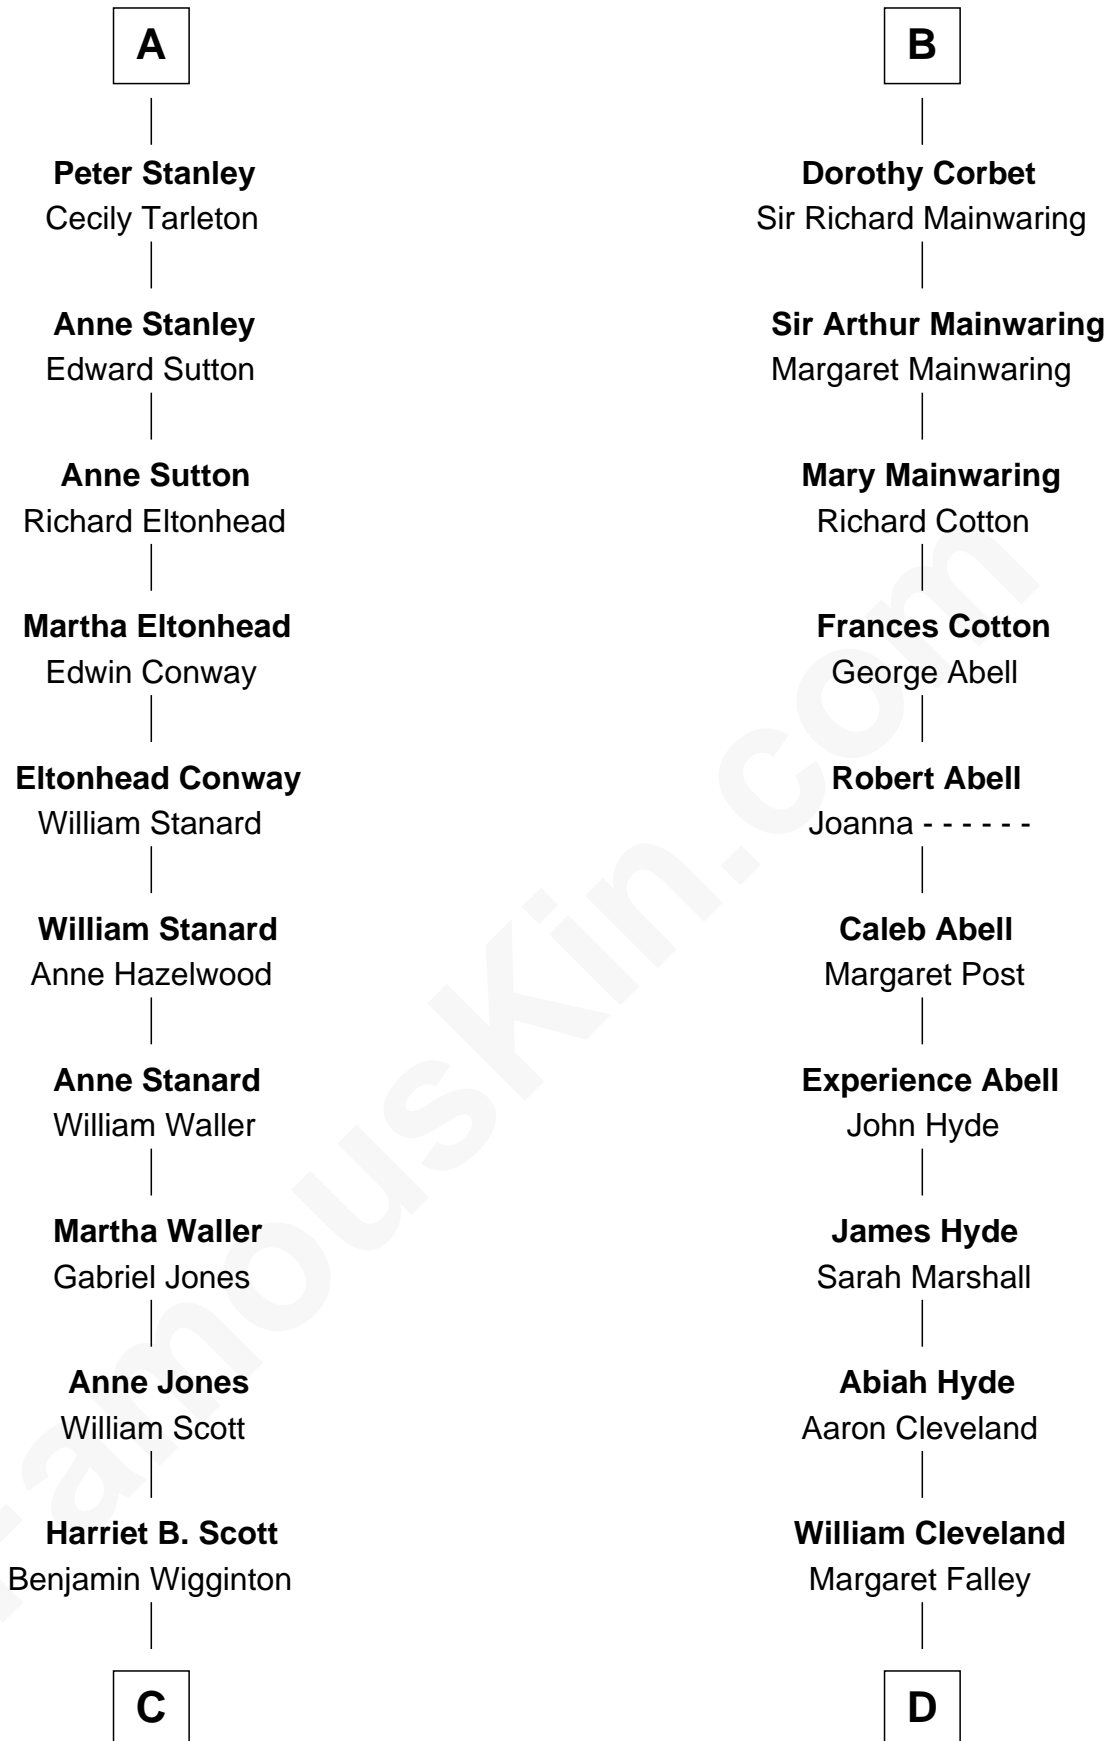

FamousKin.com

Relationship Chart of

Edith (Bolling) Wilson

First Lady of President Woodrow Wilson

18th cousin 1 time removed of

Grover Cleveland

22nd and 24th U.S. President

C

Anne E. Wigginton

Archibald Bolling

William Holcombe Bolling

Sarah Spiers White

Edith (Bolling) Wilson

First Lady of Woodrow Wilson

D

Rev. Richard Falley Cleveland

Ann Neal

Grover Cleveland

22nd and 24th U.S. President

FamousKin.com