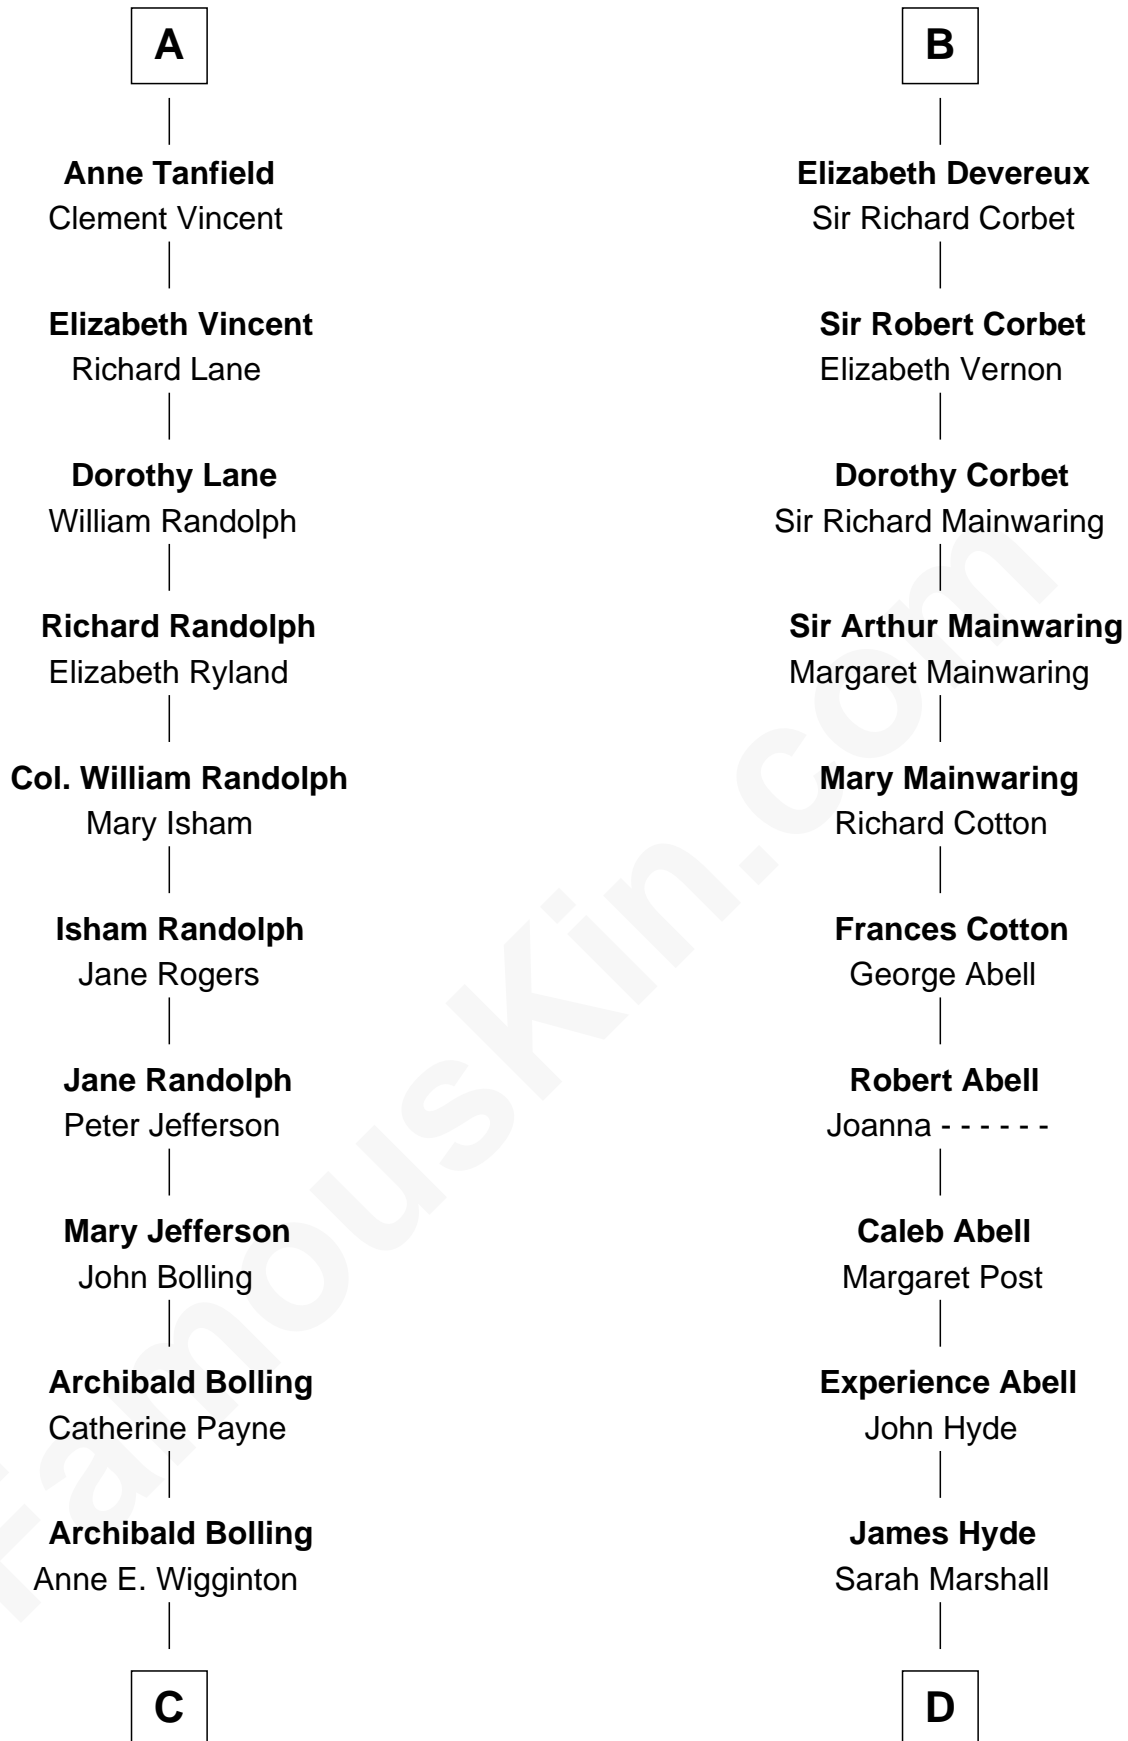

FamousKin.com

Relationship Chart of

Edith (Bolling) Wilson

First Lady of President Woodrow Wilson

18th cousin 2 times removed of

Grover Cleveland

22nd and 24th U.S. President

Sir Hugh I de Audley

Frances Tanfield
Bridget Cave

A

Hugh de Audley
Margaret de Clare

Margaret de Audley
Ralph de Stafford

Elizabeth de Stafford
John de Ferrers

Robert de Ferrers
Margaret Despencer

Sir Edmund Ferrers
Ellen Roche

Sir William Ferrers
Elizabeth Belknap

Anne Ferrers
Sir Walter Devereux

B

C

William Holcombe Bolling

Sarah Spiers White

Edith (Bolling) Wilson

First Lady of Woodrow Wilson