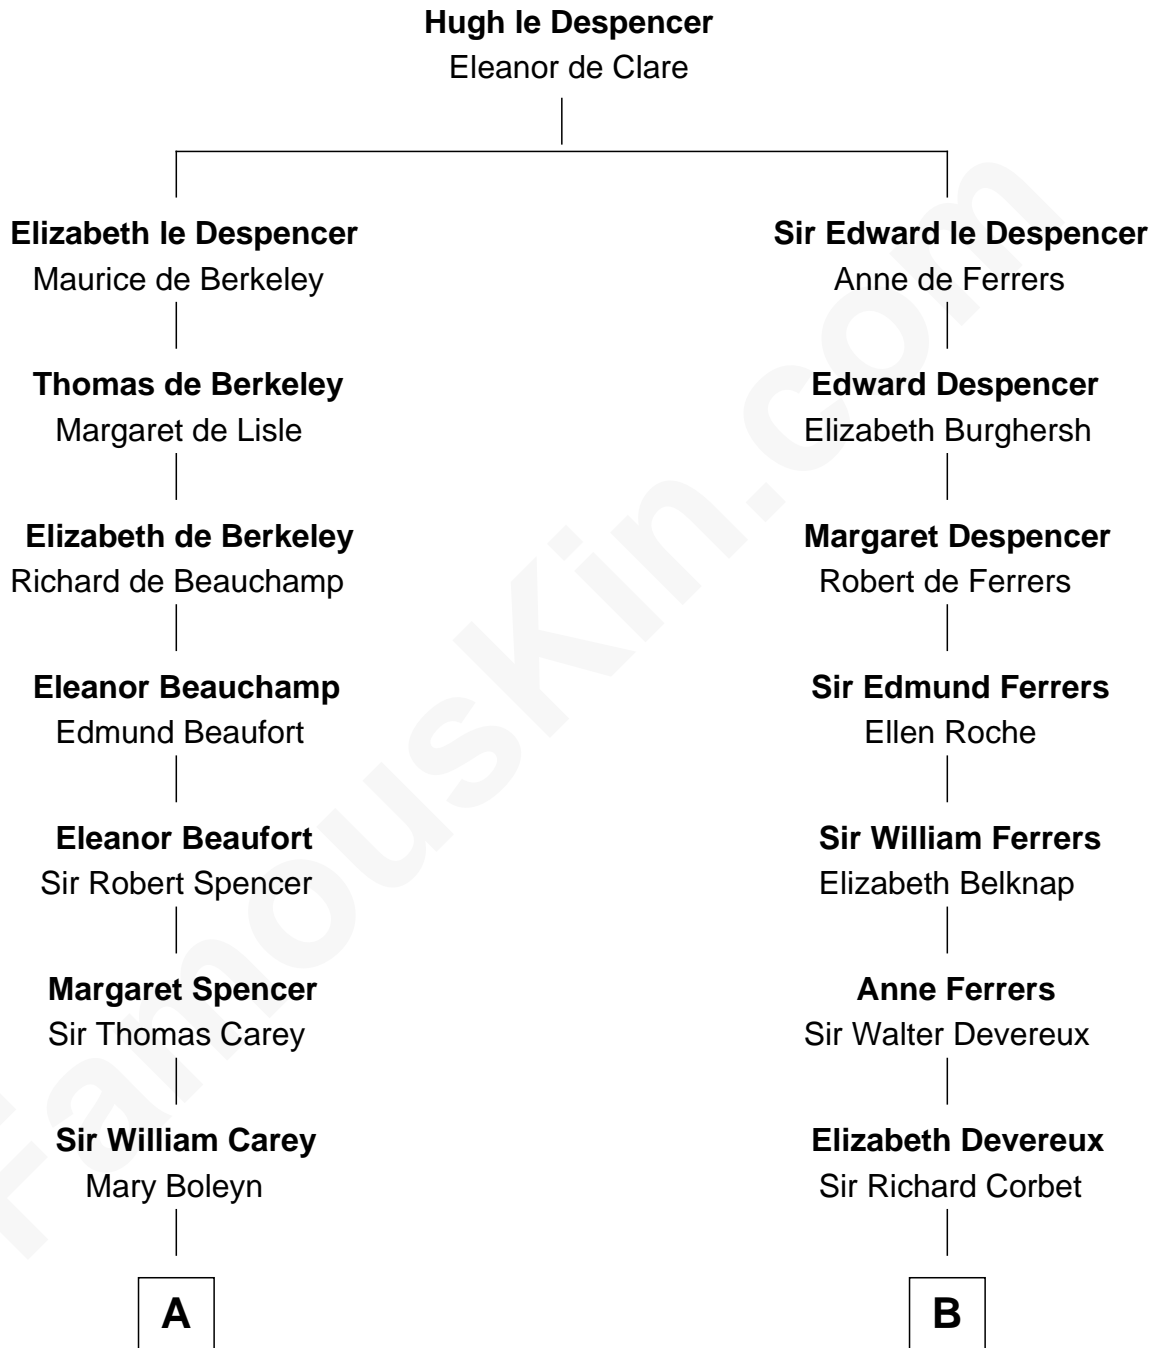

FamousKin.com

Relationship Chart of

Edith (Bolling) Wilson

First Lady of President Woodrow Wilson

18th cousin 1 time removed of

Grover Cleveland

22nd and 24th U.S. President

C

William Holcombe Bolling

Sarah Spiers White

Edith (Bolling) Wilson

First Lady of Woodrow Wilson

D

William Cleveland

Margaret Falley

Rev. Richard Falley Cleveland

Ann Neal

Grover Cleveland

22nd and 24th U.S. President

FamousKin.com