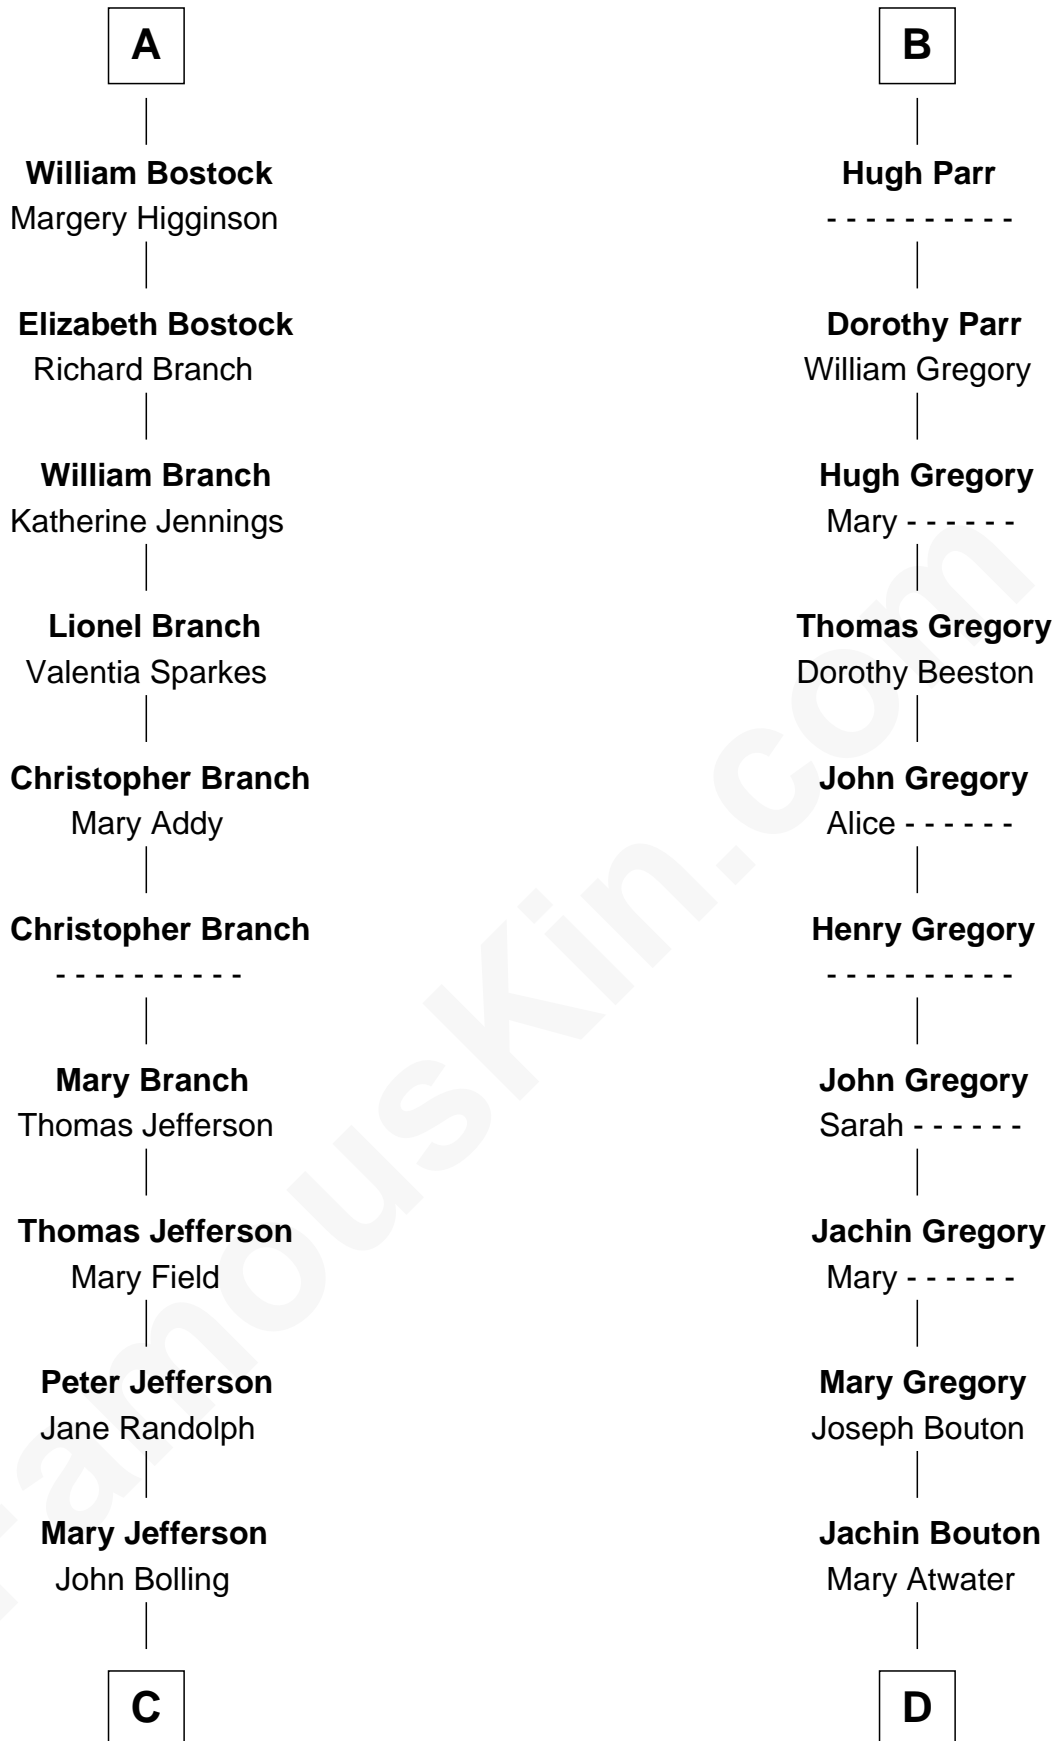

FamousKin.com

Relationship Chart of

Edith (Bolling) Wilson

First Lady of President Woodrow Wilson

20th cousin 1 time removed of

Florence (Kling) Harding

First Lady of President Warren G. Harding

C

Archibald Bolling
Catherine Payne

Archibald Bolling
Anne E. Wigginton

William Holcombe Bolling
Sarah Spiers White

Edith (Bolling) Wilson
First Lady of Woodrow Wilson

D

Mary Bouton
Ezra Bouton

John Bouton
Rhoda Richards