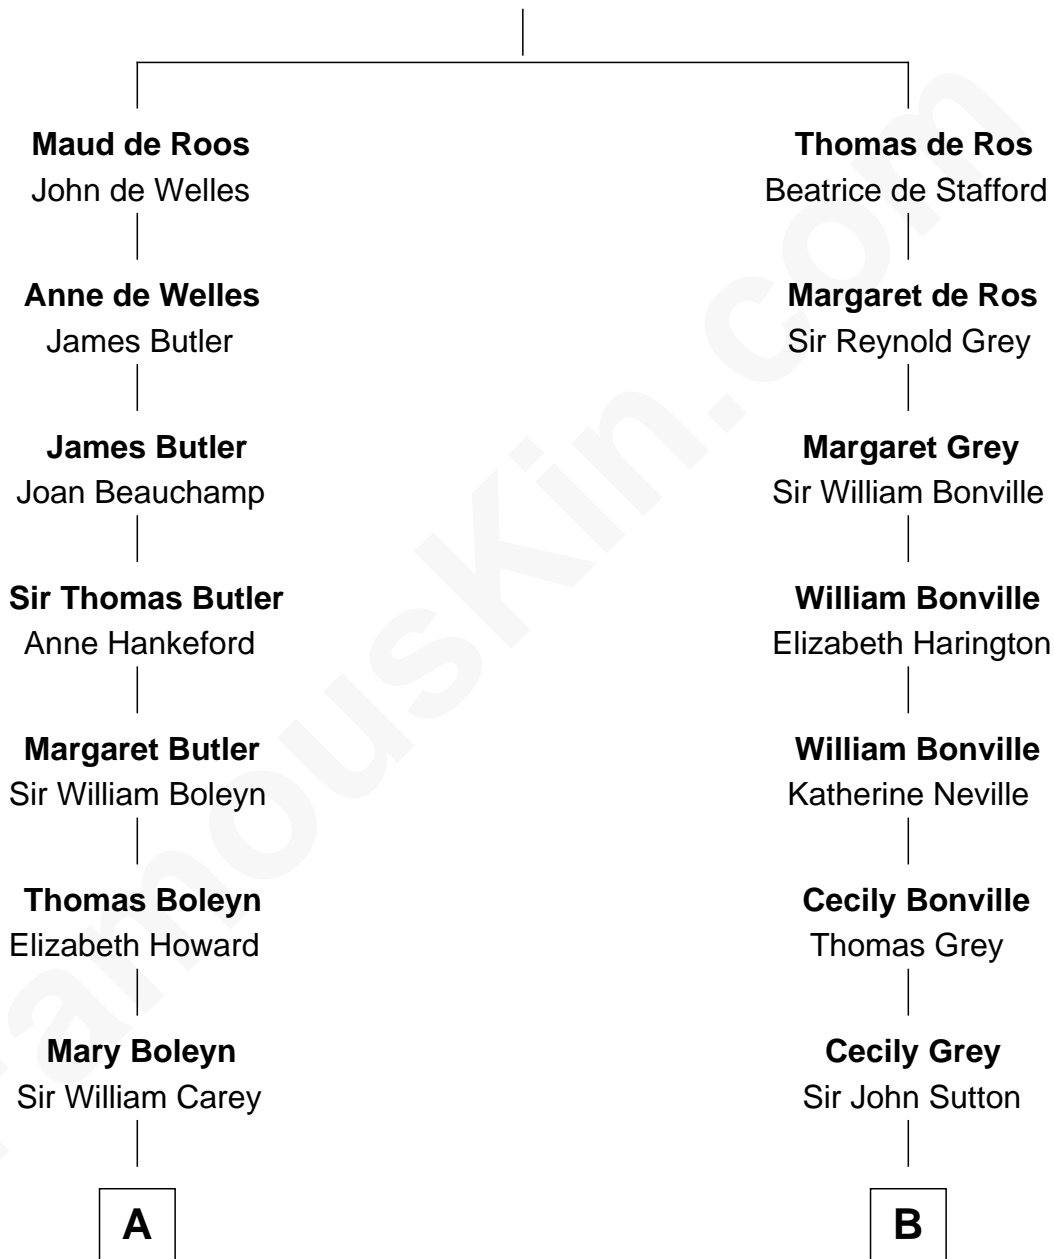

FamousKin.com

Relationship Chart of

Edith (Bolling) Wilson

First Lady of President Woodrow Wilson

18th cousin 2 times removed of

Herbert Hoover

31st U.S. President

Sir William de Ros
Margery de Badlesmere

C

William Holcombe Bolling

Sarah Spiers White

Edith (Bolling) Wilson

First Lady of Woodrow Wilson

D

Lucinda Sherwood

John Minthorn

Theodore Minthorn

Mary Wasley

Hulda Randall Minthorn

Jessie Clark Hoover

Herbert Hoover

31st U.S. President

FamousKin.com