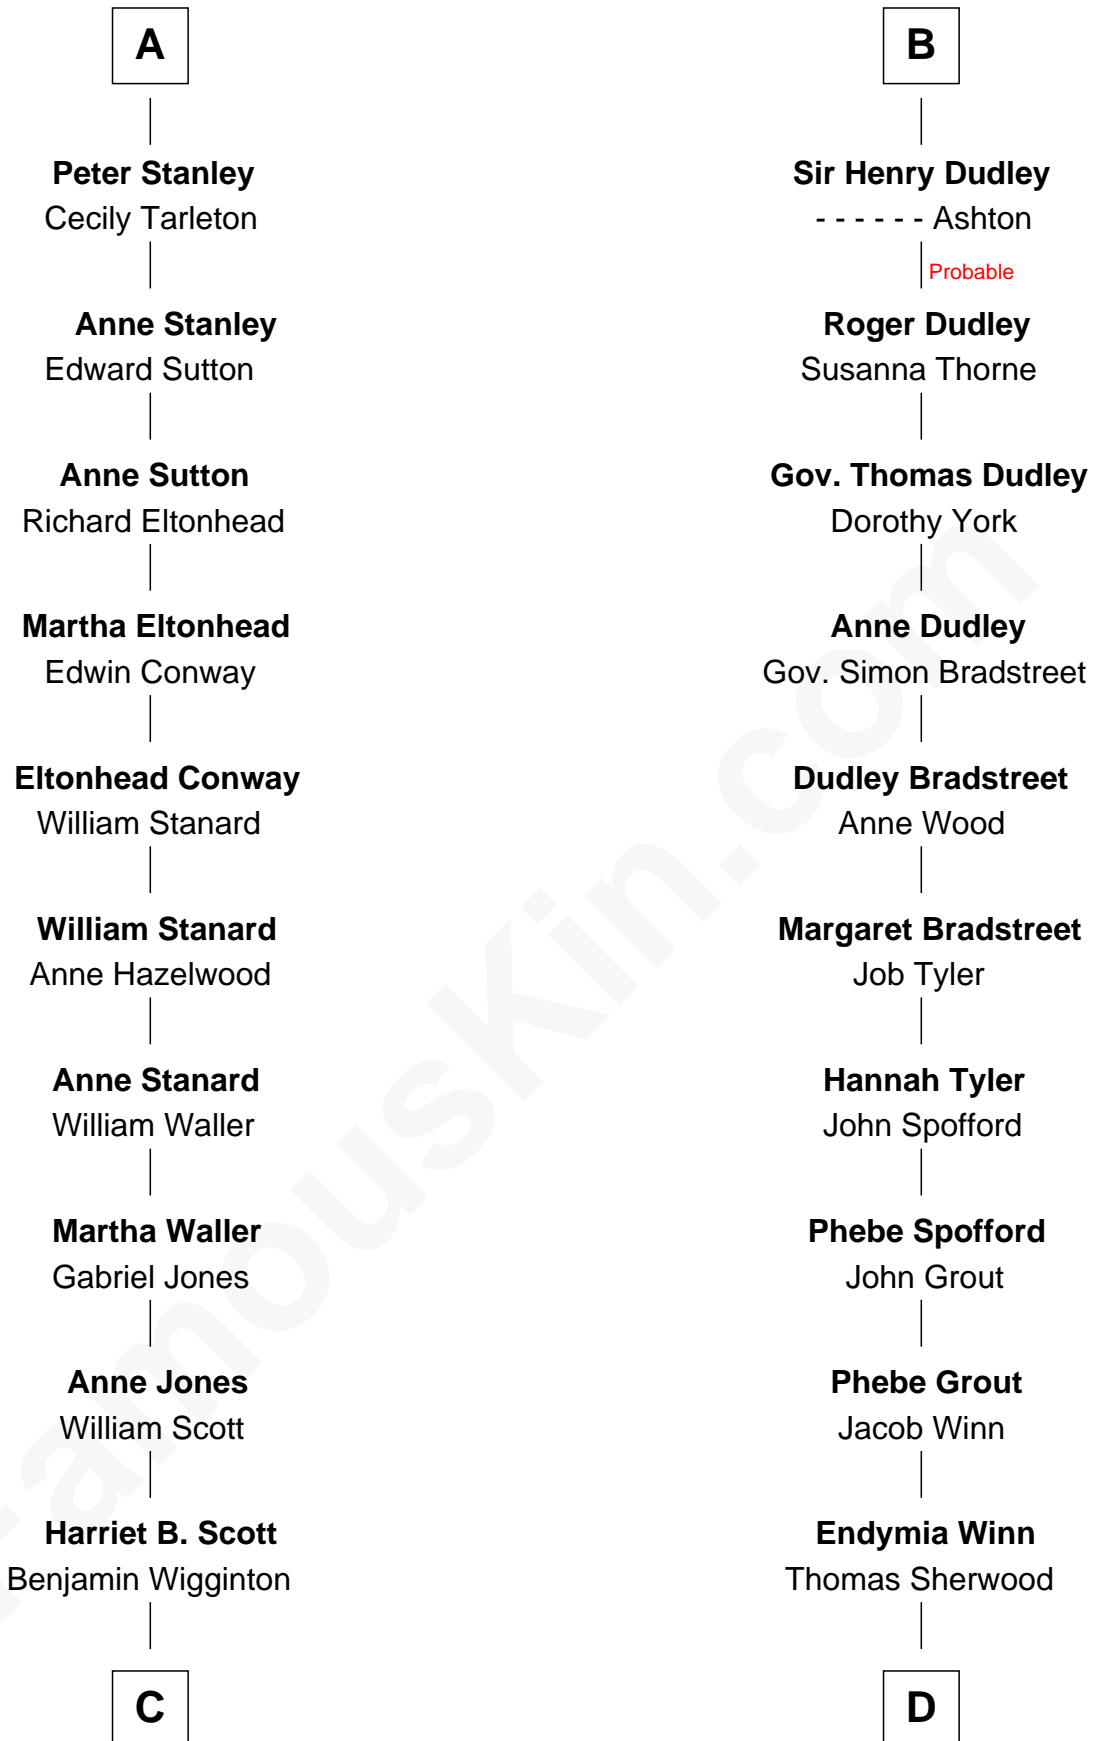

FamousKin.com

Relationship Chart of

Edith (Bolling) Wilson

First Lady of President Woodrow Wilson

19th cousin 1 time removed of

Herbert Hoover

31st U.S. President

C

Anne E. Wigginton

Archibald Bolling

William Holcombe Bolling

Sarah Spiers White

Edith (Bolling) Wilson

First Lady of Woodrow Wilson

D

Lucinda Sherwood

John Minthorn

Theodore Minthorn

Mary Wasley

Hulda Randall Minthorn

Jessie Clark Hoover

Herbert Hoover

31st U.S. President

FamousKin.com