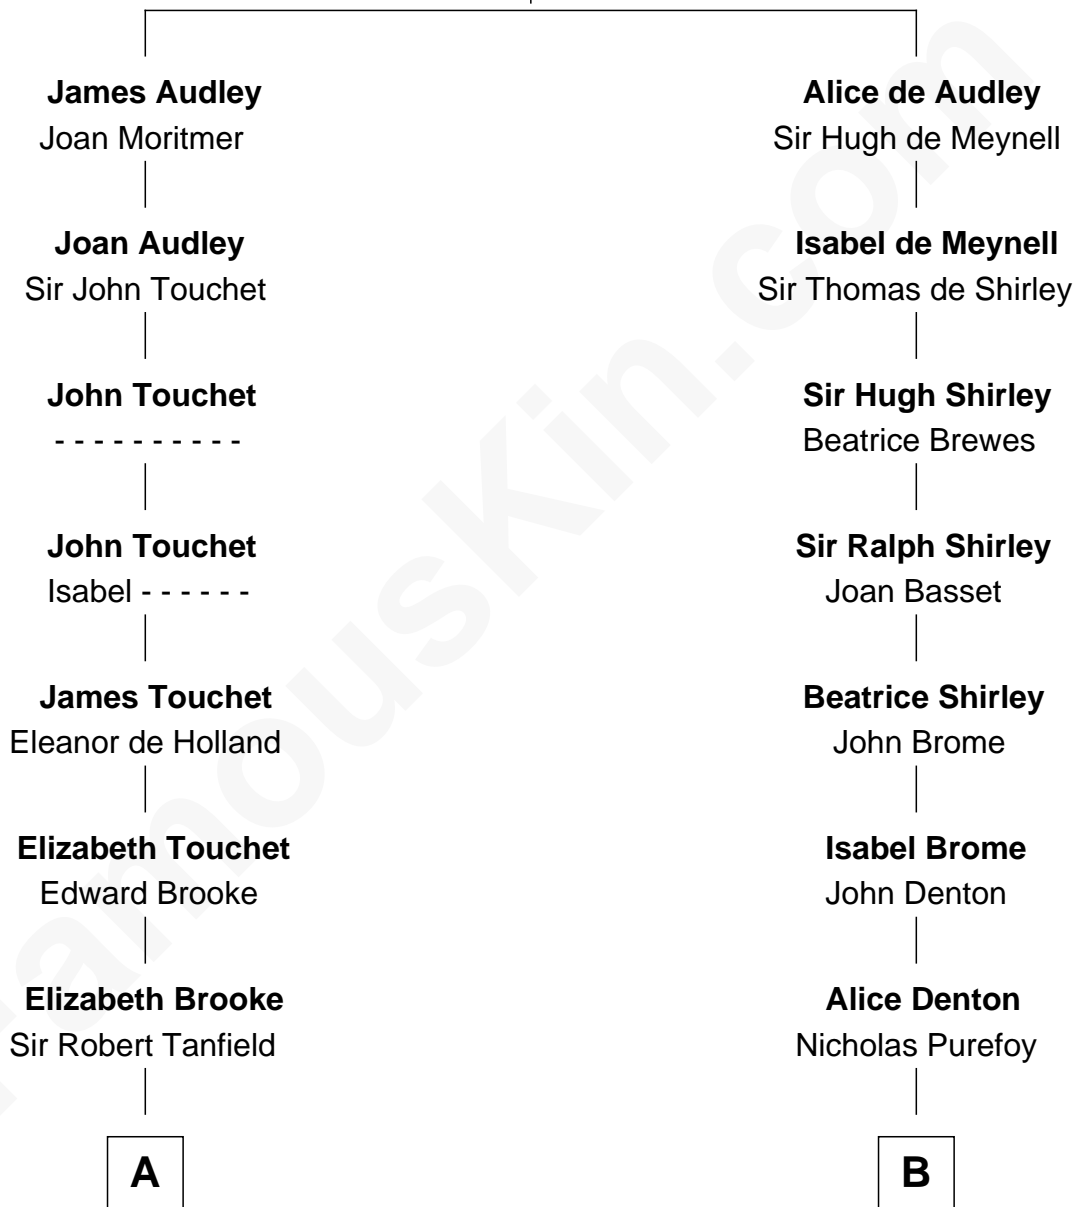

FamousKin.com

Relationship Chart of

Edith (Bolling) Wilson

First Lady of President Woodrow Wilson

21st cousin of

Herbert Hoover

31st U.S. President

Sir Nicholas Audley

Joan Martin

C

Mary Jefferson

John Bolling

Archibald Bolling

Catherine Payne

Archibald Bolling

Anne E. Wigginton

William Holcombe Bolling

Sarah Spiers White

Edith (Bolling) Wilson

First Lady of Woodrow Wilson

D

Endymia Winn

Thomas Sherwood

Lucinda Sherwood