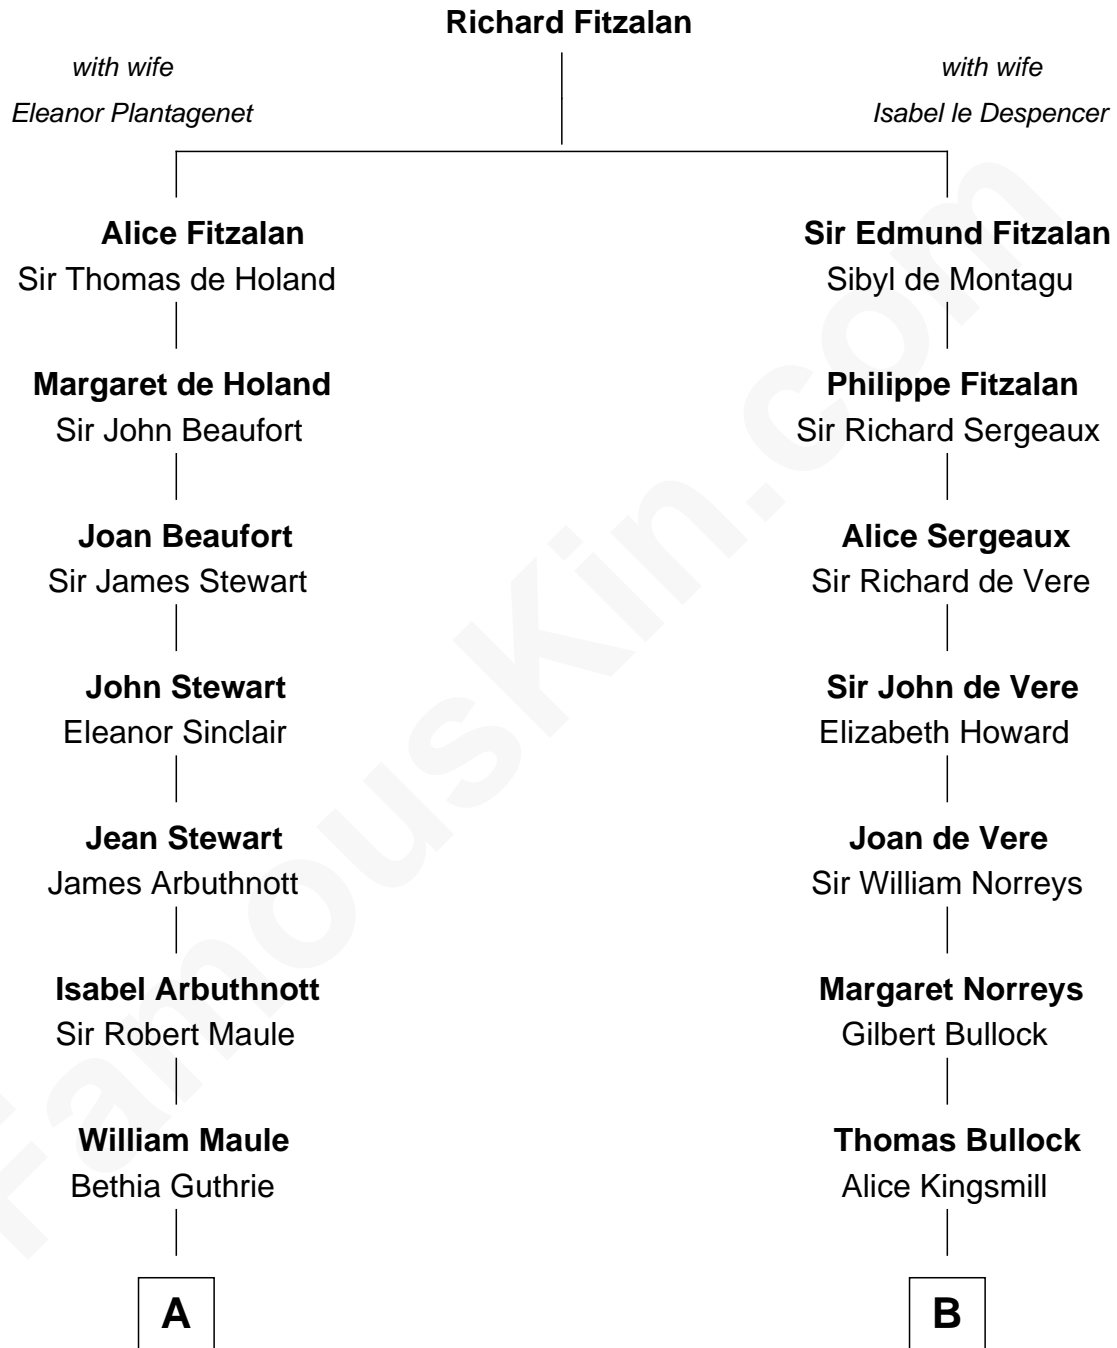

FamousKin.com

Relationship Chart of

Edith (Bolling) Wilson

First Lady of President Woodrow Wilson

16th cousin 3 times removed of

Lou (Henry) Hoover

First Lady of President Herbert Hoover

C

Philomelia Sophia Scobey

Phineas Weed

Florence Ida Weed

Charles Delano Henry

Lou (Henry) Hoover

First Lady of Herbert Hoover

FamousKin.com