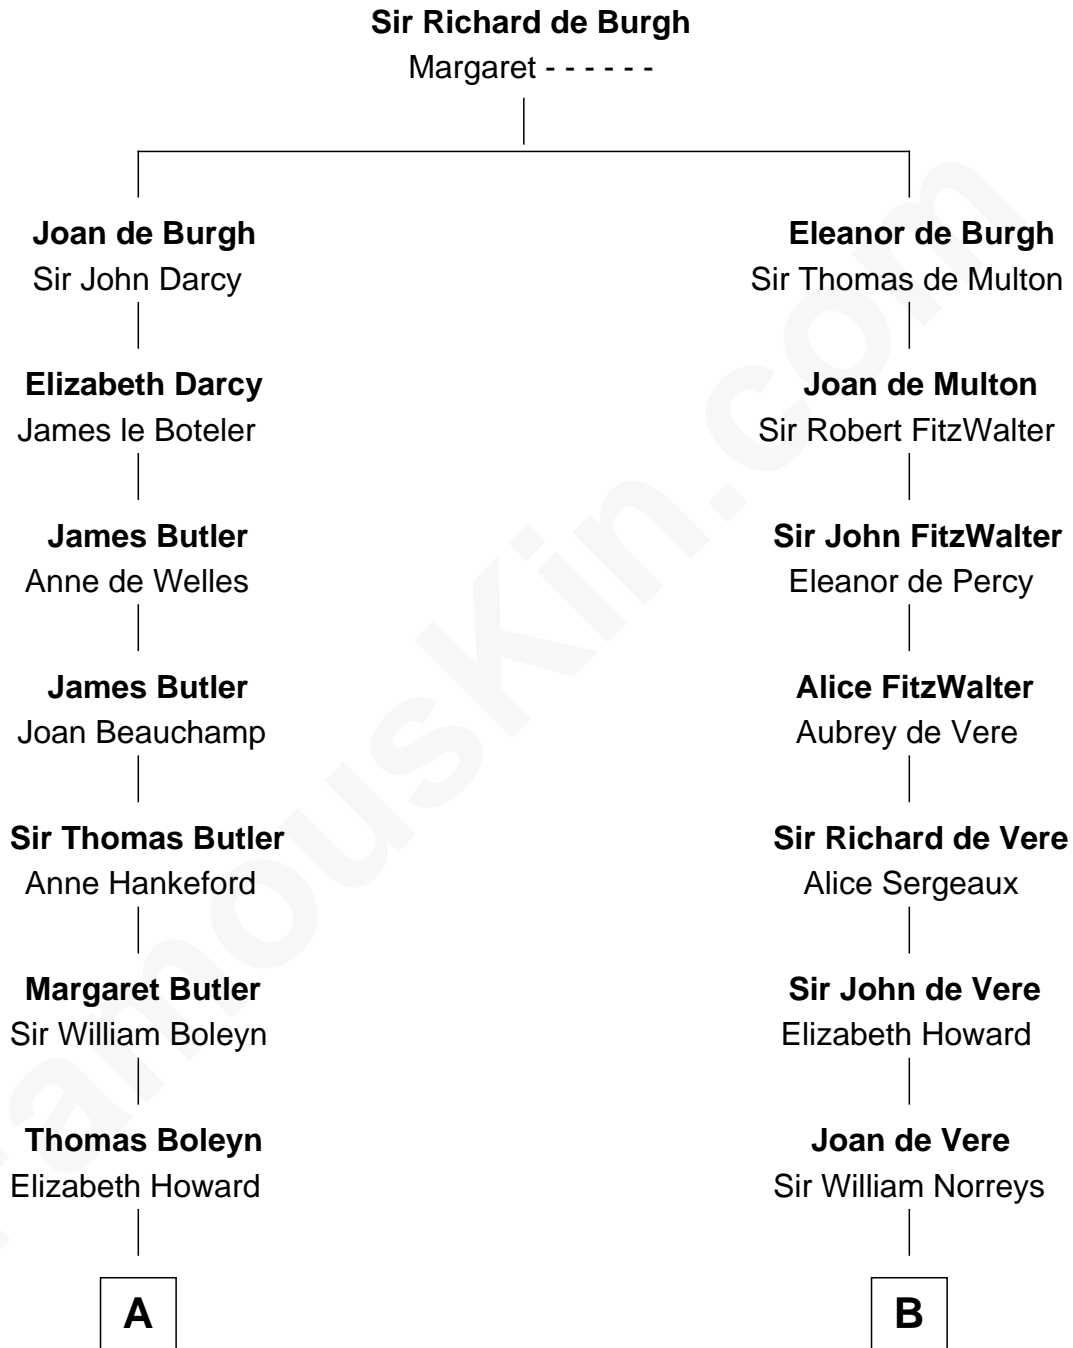

## Relationship Chart of

### Edith (Bolling) Wilson

*First Lady of President Woodrow Wilson*

19th cousin 2 times removed of

### Lou (Henry) Hoover

*First Lady of President Herbert Hoover*

**C**

**Archibald Bolling**

Anne E. Wigginton

**William Holcombe Bolling**

Sarah Spiers White

**Edith (Bolling) Wilson**