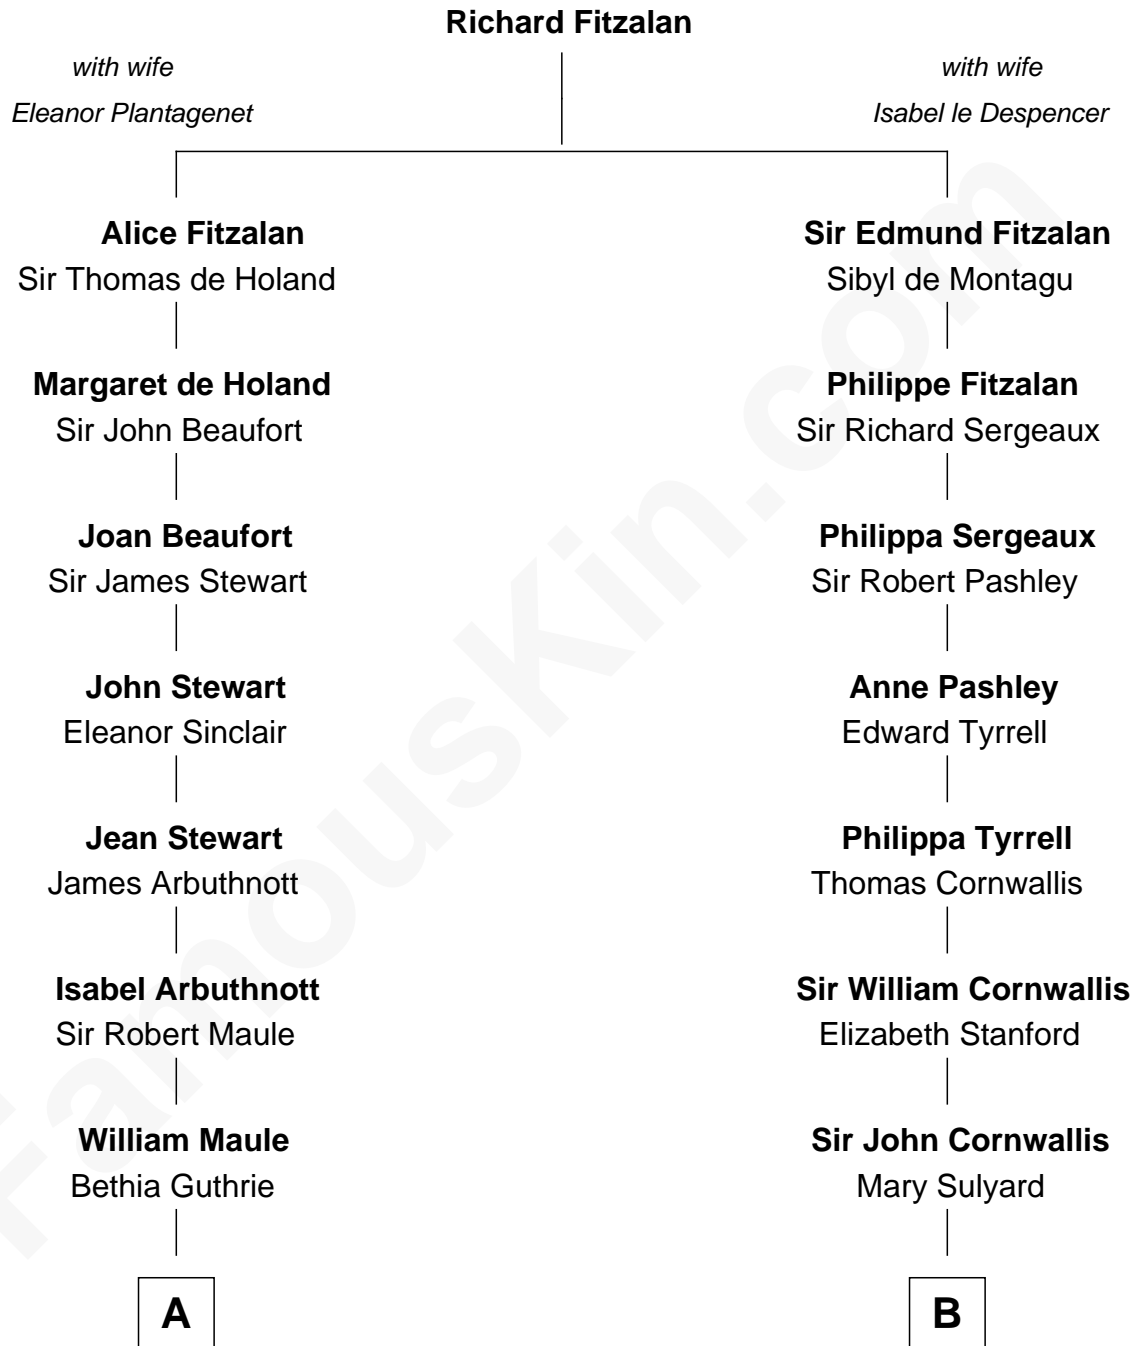

FamousKin.com

Relationship Chart of

Edith (Bolling) Wilson

First Lady of President Woodrow Wilson

16th cousin 2 times removed of

Ellen Louise (Axson) Wilson

First Lady of President Woodrow Wilson

C

Rev. Samuel Edward Axson

Margaret Jane Hoyt

Ellen Louise (Axson) Wilson

First Lady of Woodrow Wilson

FamousKin.com