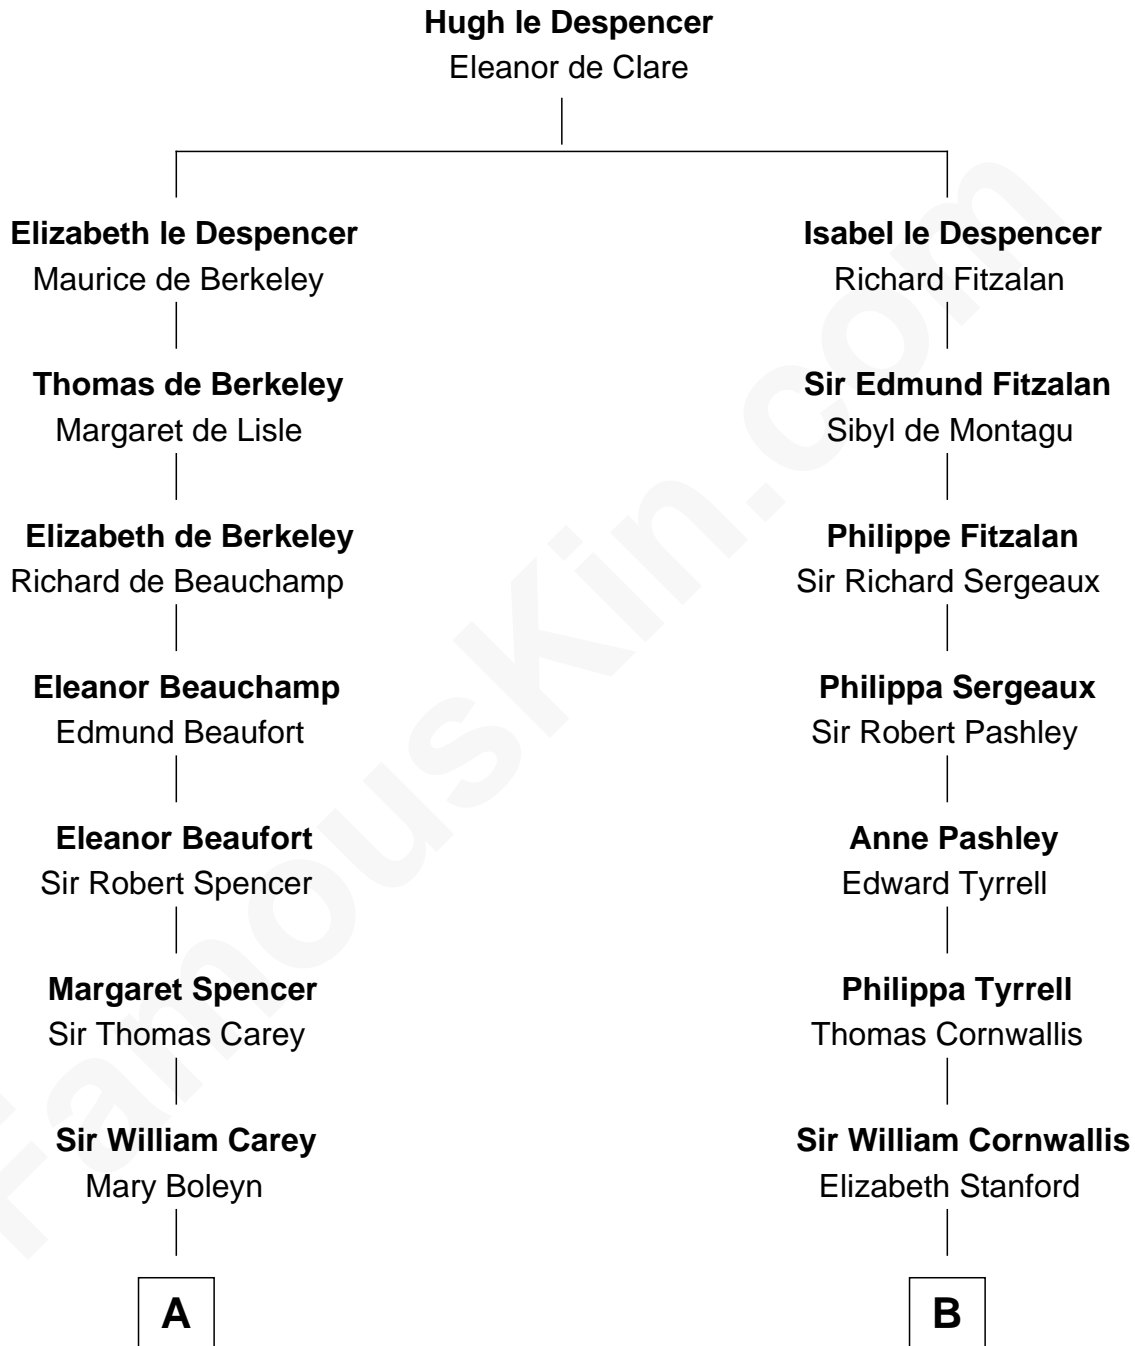

FamousKin.com

Relationship Chart of

Edith (Bolling) Wilson

First Lady of President Woodrow Wilson

18th cousin 1 time removed of

Ellen Louise (Axson) Wilson

First Lady of President Woodrow Wilson

C

William Holcombe Bolling
Sarah Spiers White

Edith (Bolling) Wilson
First Lady of Woodrow Wilson

D

Rebecca Longstreet FitzRandolph
Rev. Isaac Stockton Keith Axson

Rev. Samuel Edward Axson
Margaret Jane Hoyt

Ellen Louise (Axson) Wilson
First Lady of Woodrow Wilson

FamousKin.com