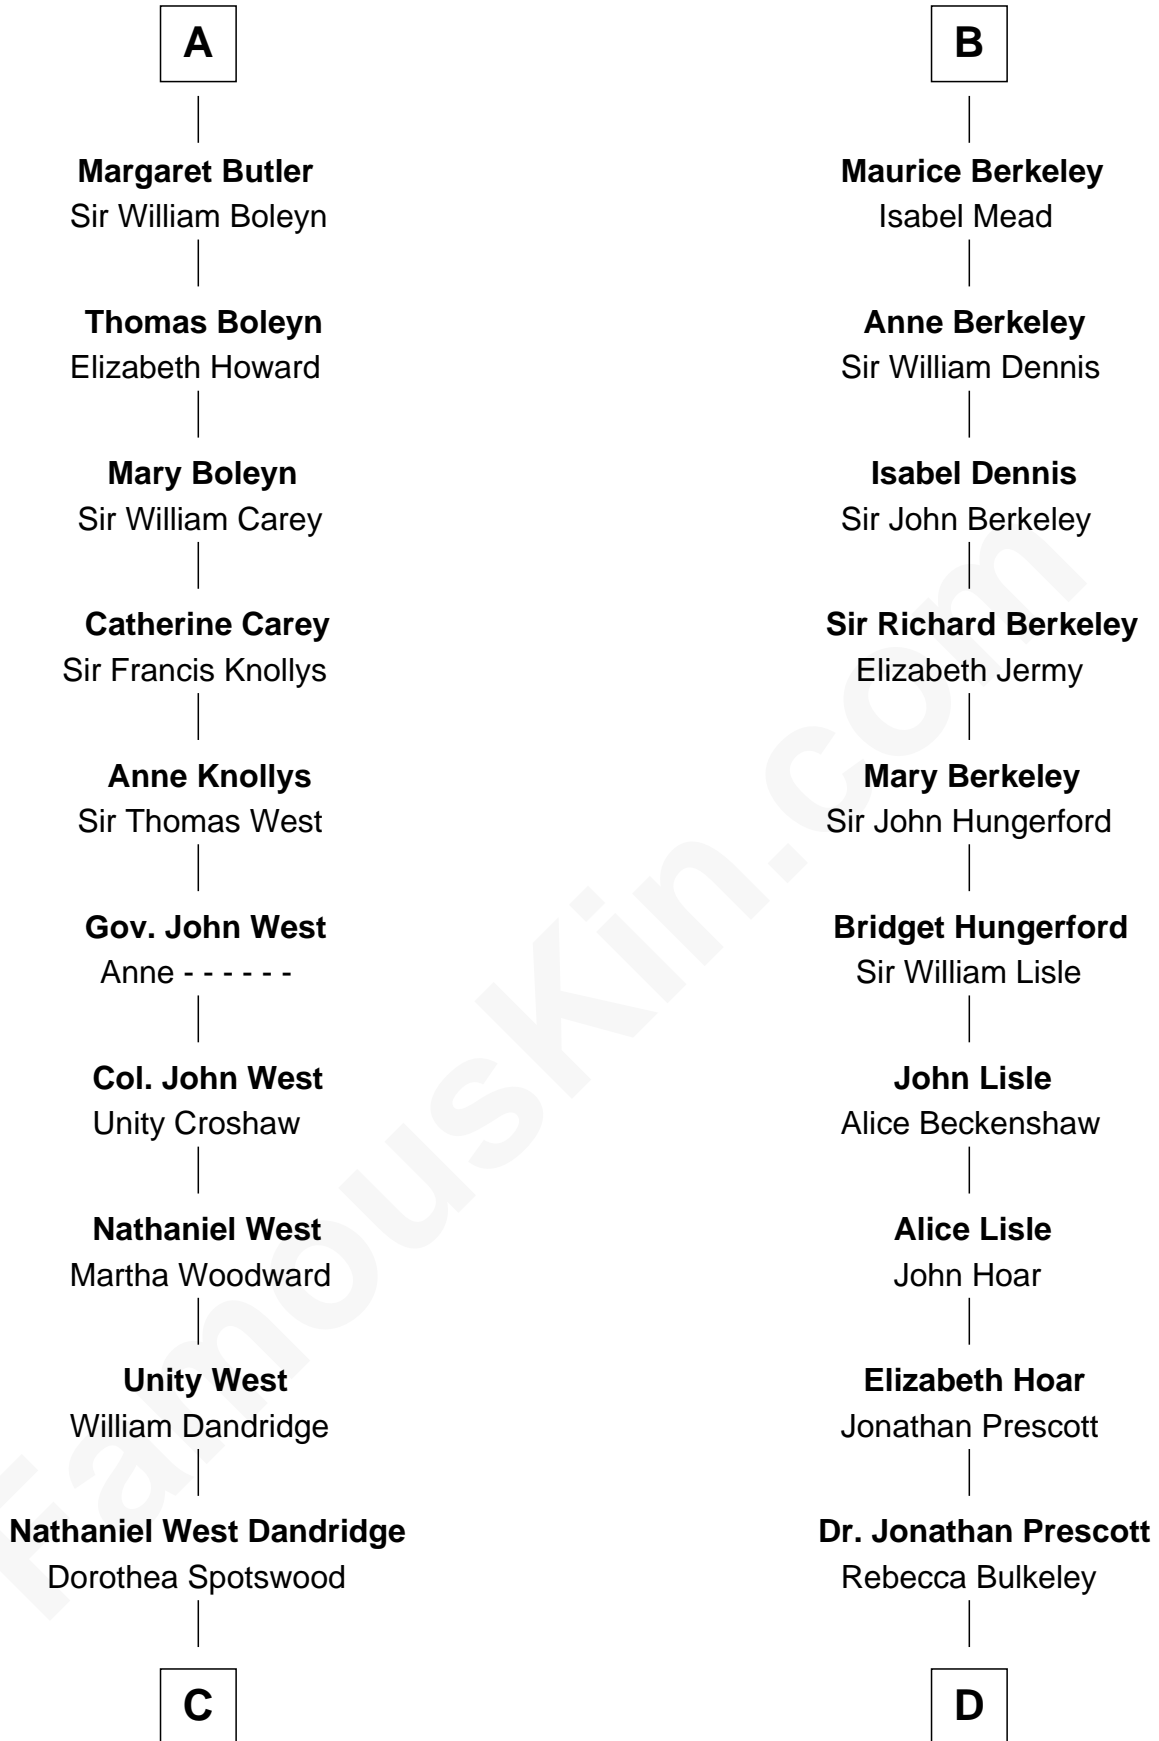

FamousKin.com

Relationship Chart of

Edith (Bolling) Wilson

First Lady of President Woodrow Wilson

18th cousin 3 times removed of

Samuel Prescott

Completed Paul Revere's Midnight Ride

Sir Humphrey de Bohun

Maud of Eu

C

Martha Dandridge

Archibald Payne

Catherine Payne

Archibald Bolling

Archibald Bolling

Anne E. Wigginton

William Holcombe Bolling

Sarah Spiers White

Edith (Bolling) Wilson

First Lady of Woodrow Wilson

D

Dr. Abel Prescott

Abigail Brigham

Samuel Prescott