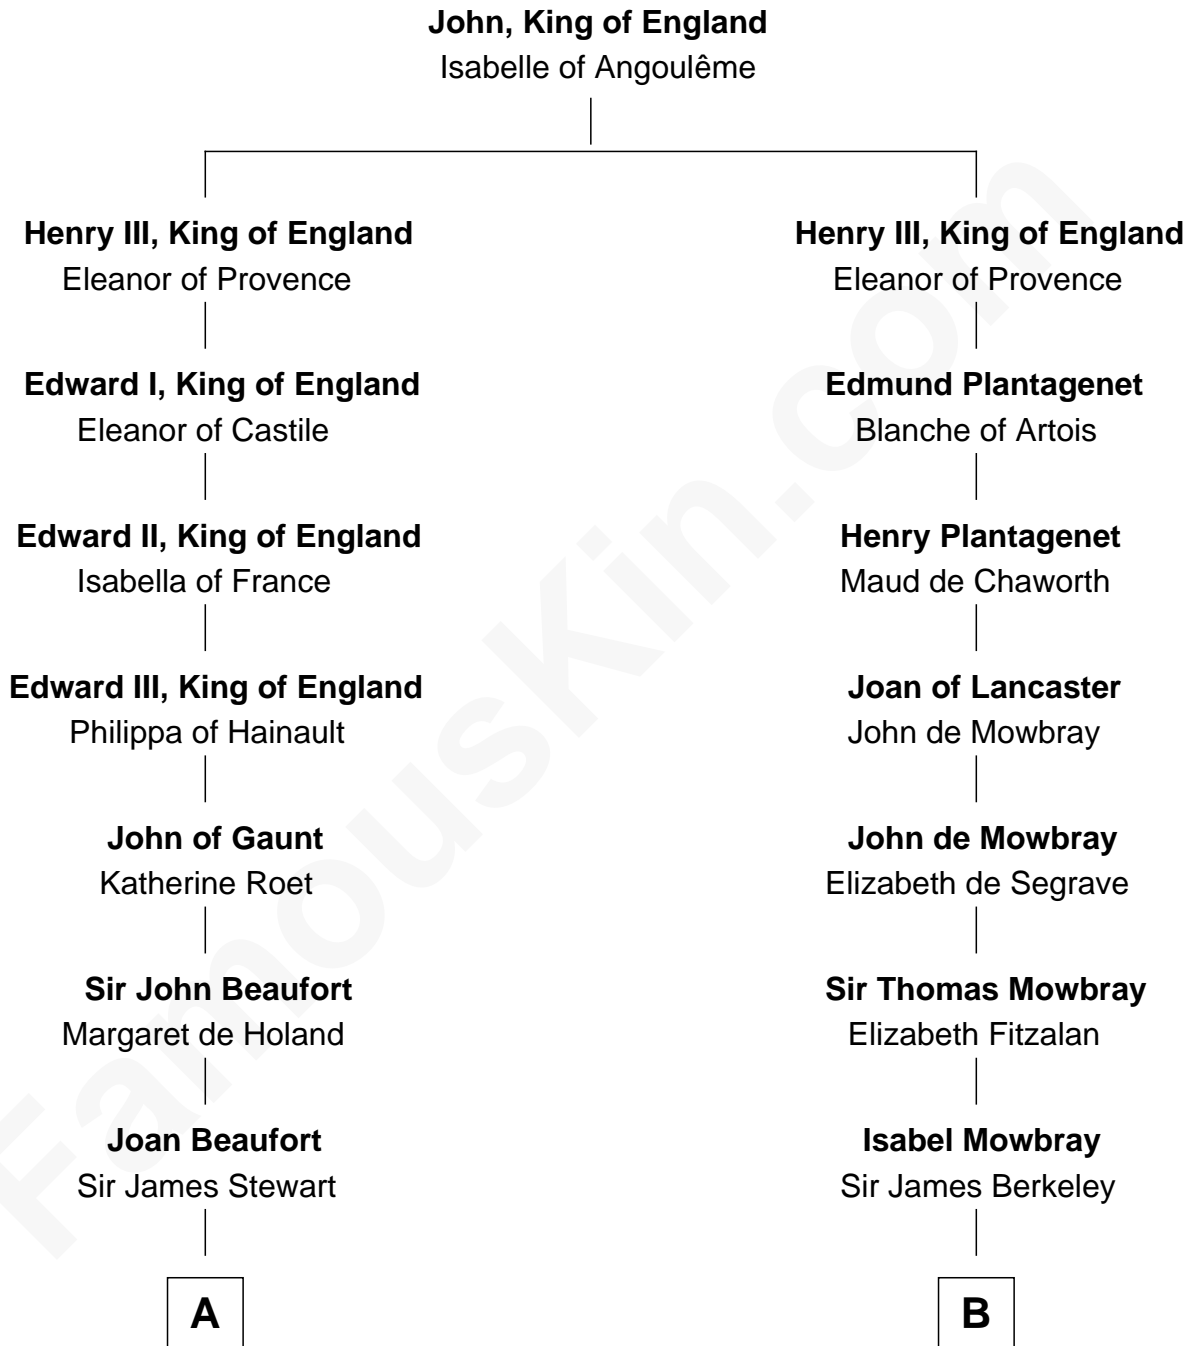

FamousKin.com

Relationship Chart of

Edith (Bolling) Wilson

First Lady of President Woodrow Wilson

18th cousin 2 times removed of

Samuel Prescott

Completed Paul Revere's Midnight Ride

C

Catherine Payne
Archibald Bolling

Archibald Bolling
Anne E. Wigginton

William Holcombe Bolling
Sarah Spiers White

Edith (Bolling) Wilson
First Lady of Woodrow Wilson

D

Dr. Abel Prescott
Abigail Brigham

Samuel Prescott
Completed Paul Revere's Ride