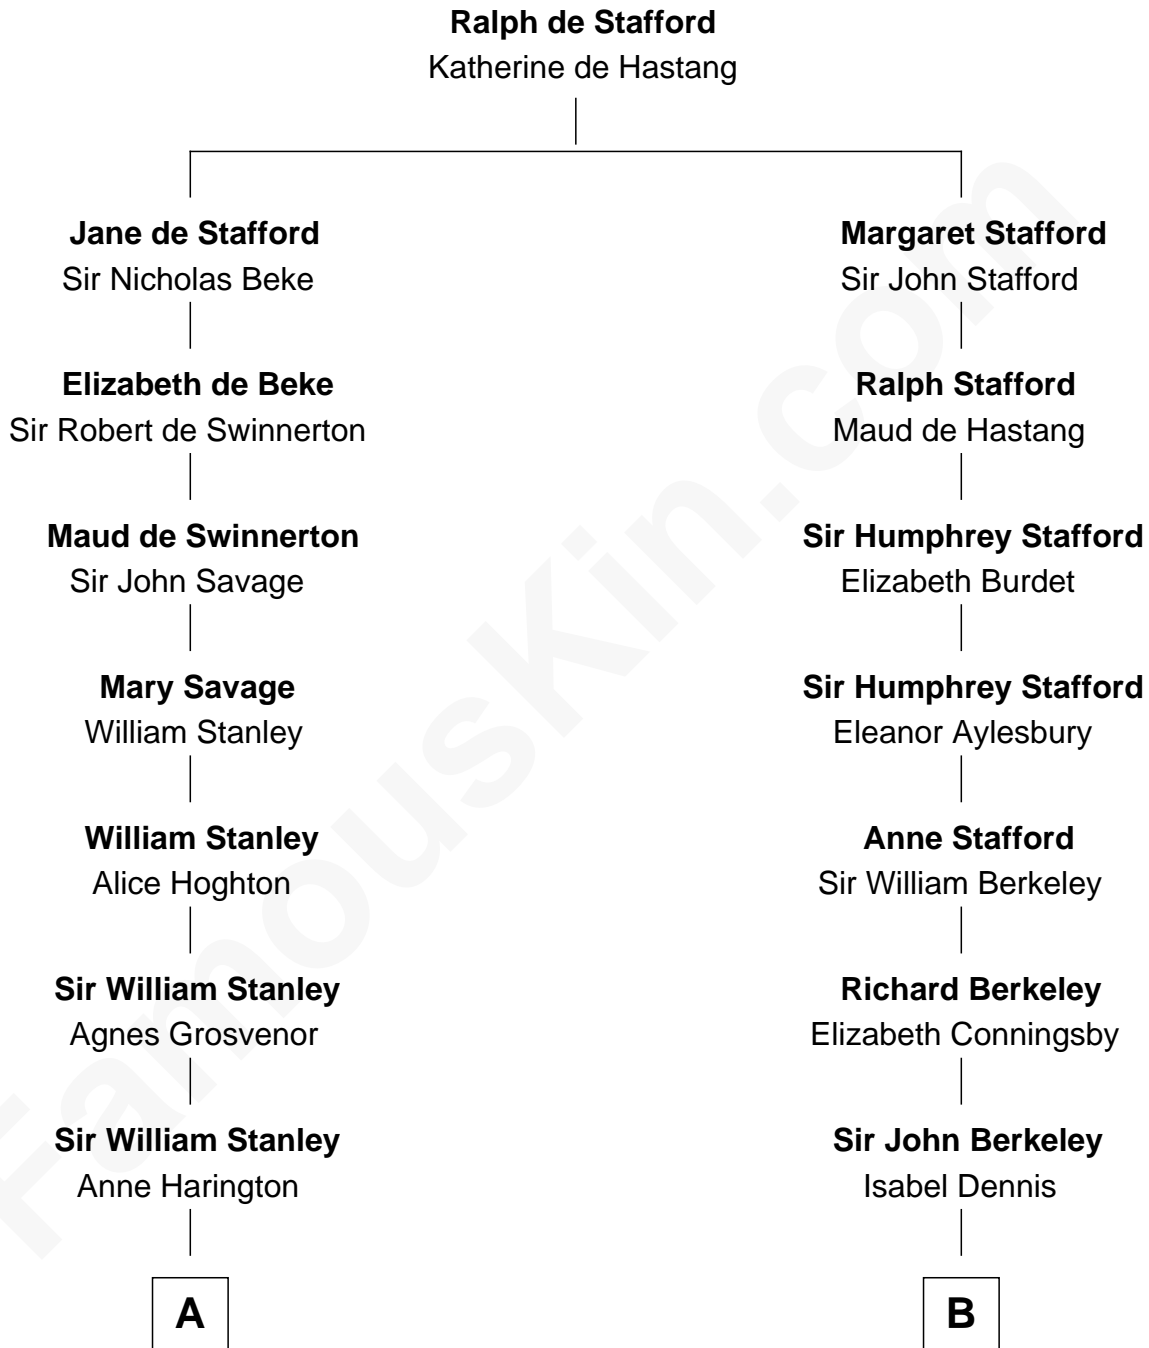

## Relationship Chart of

### Edith (Bolling) Wilson

*First Lady of President Woodrow Wilson*

15th cousin 4 times removed of

**Samuel Prescott**

*Completed Paul Revere's Midnight Ride*

**C**

—  
**Anne E. Wigginton**

Archibald Bolling

—  
**William Holcombe Bolling**

Sarah Spiers White

—  
**Edith (Bolling) Wilson**

*First Lady of Woodrow Wilson*

FamousKin.com