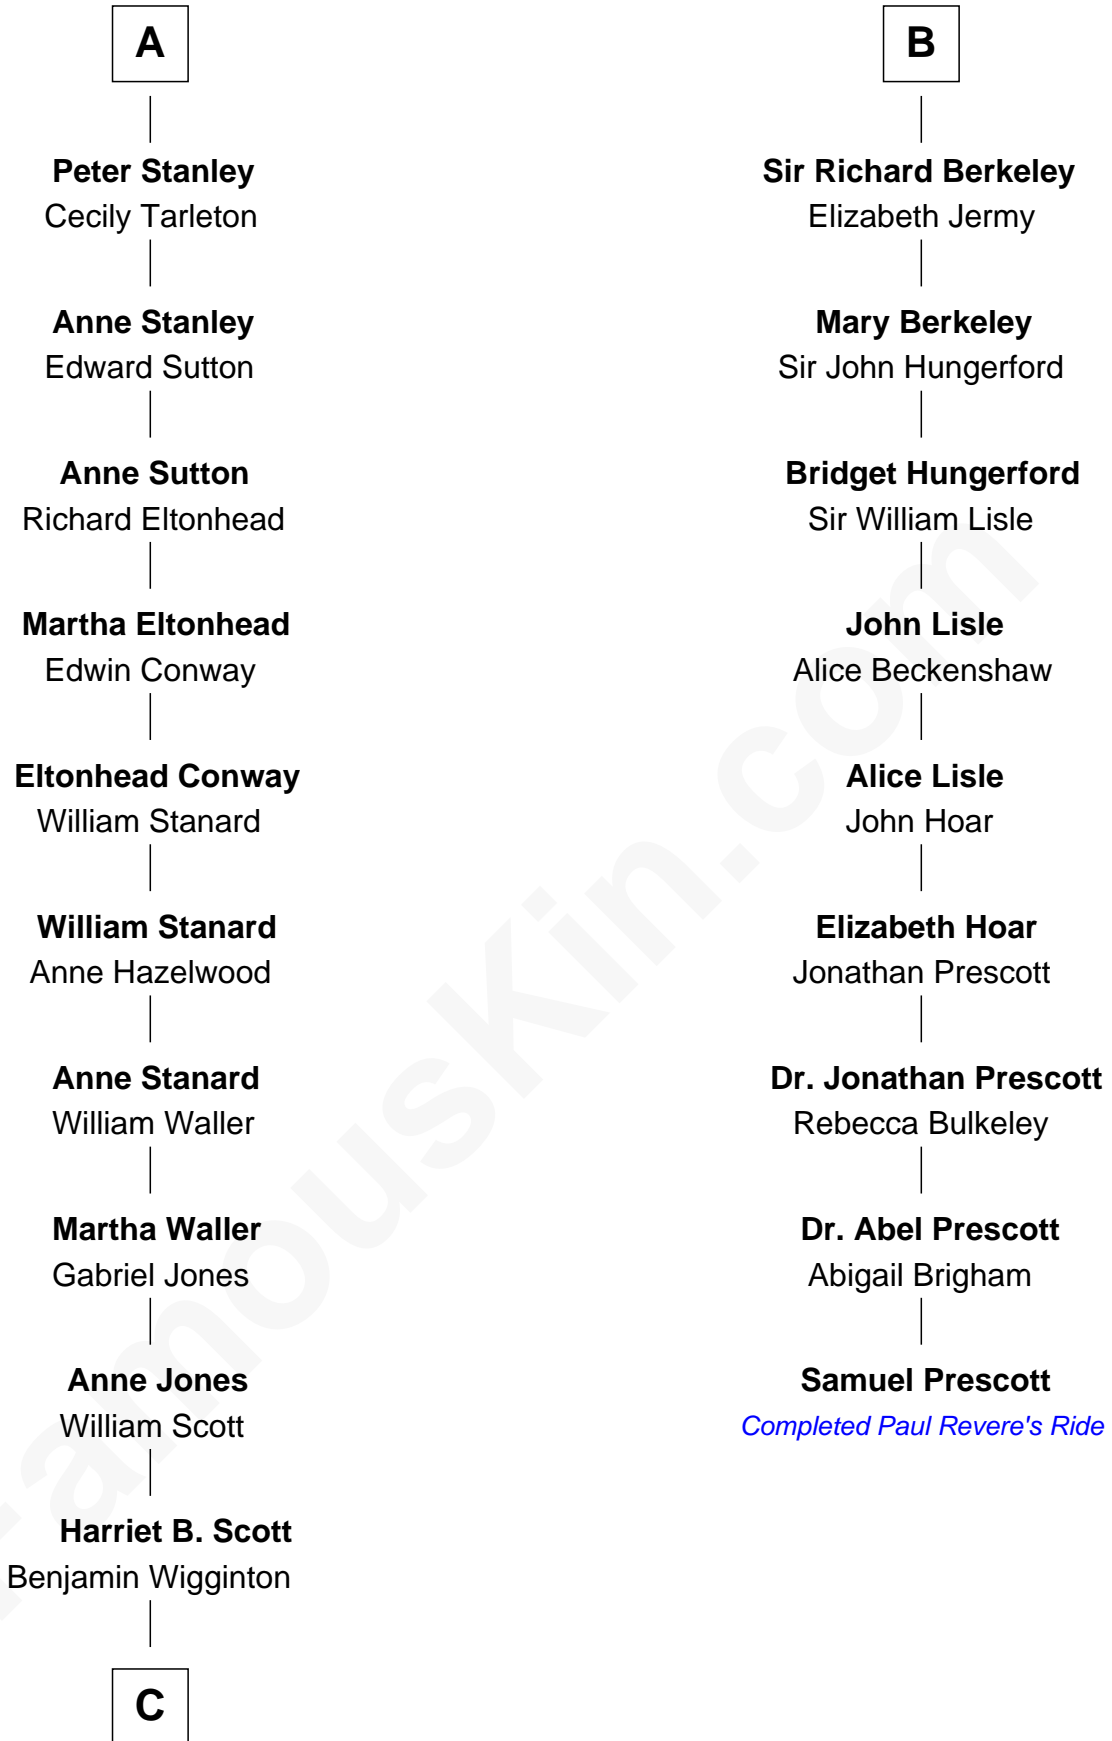

## Relationship Chart of

### Edith (Bolling) Wilson

*First Lady of President Woodrow Wilson*

15th cousin 4 times removed of

**Samuel Prescott**

*Completed Paul Revere's Midnight Ride*

**C**

—  
**Anne E. Wigginton**

Archibald Bolling

—  
**William Holcombe Bolling**

Sarah Spiers White

—  
**Edith (Bolling) Wilson**

*First Lady of Woodrow Wilson*

FamousKin.com