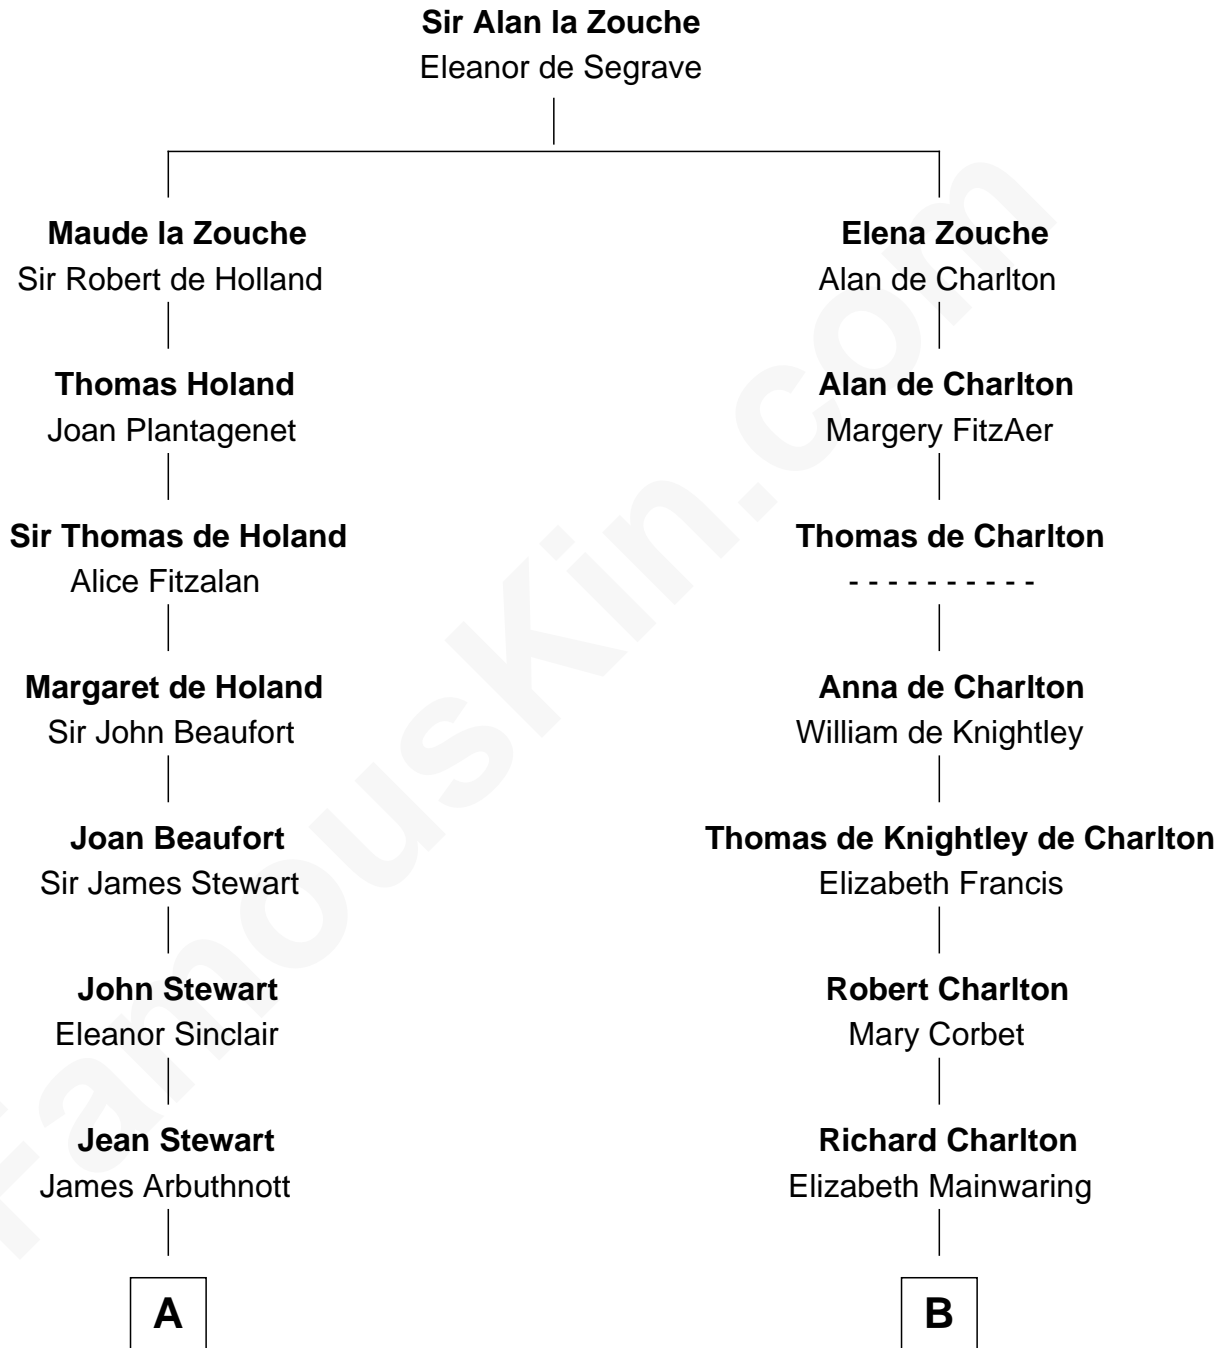

FamousKin.com

Relationship Chart of

Edith (Bolling) Wilson

First Lady of President Woodrow Wilson

15th cousin 3 times removed of

Samuel Prescott

Completed Paul Revere's Midnight Ride

C

William Holcombe Bolling

Sarah Spiers White

Edith (Bolling) Wilson

First Lady of Woodrow Wilson

FamousKin.com