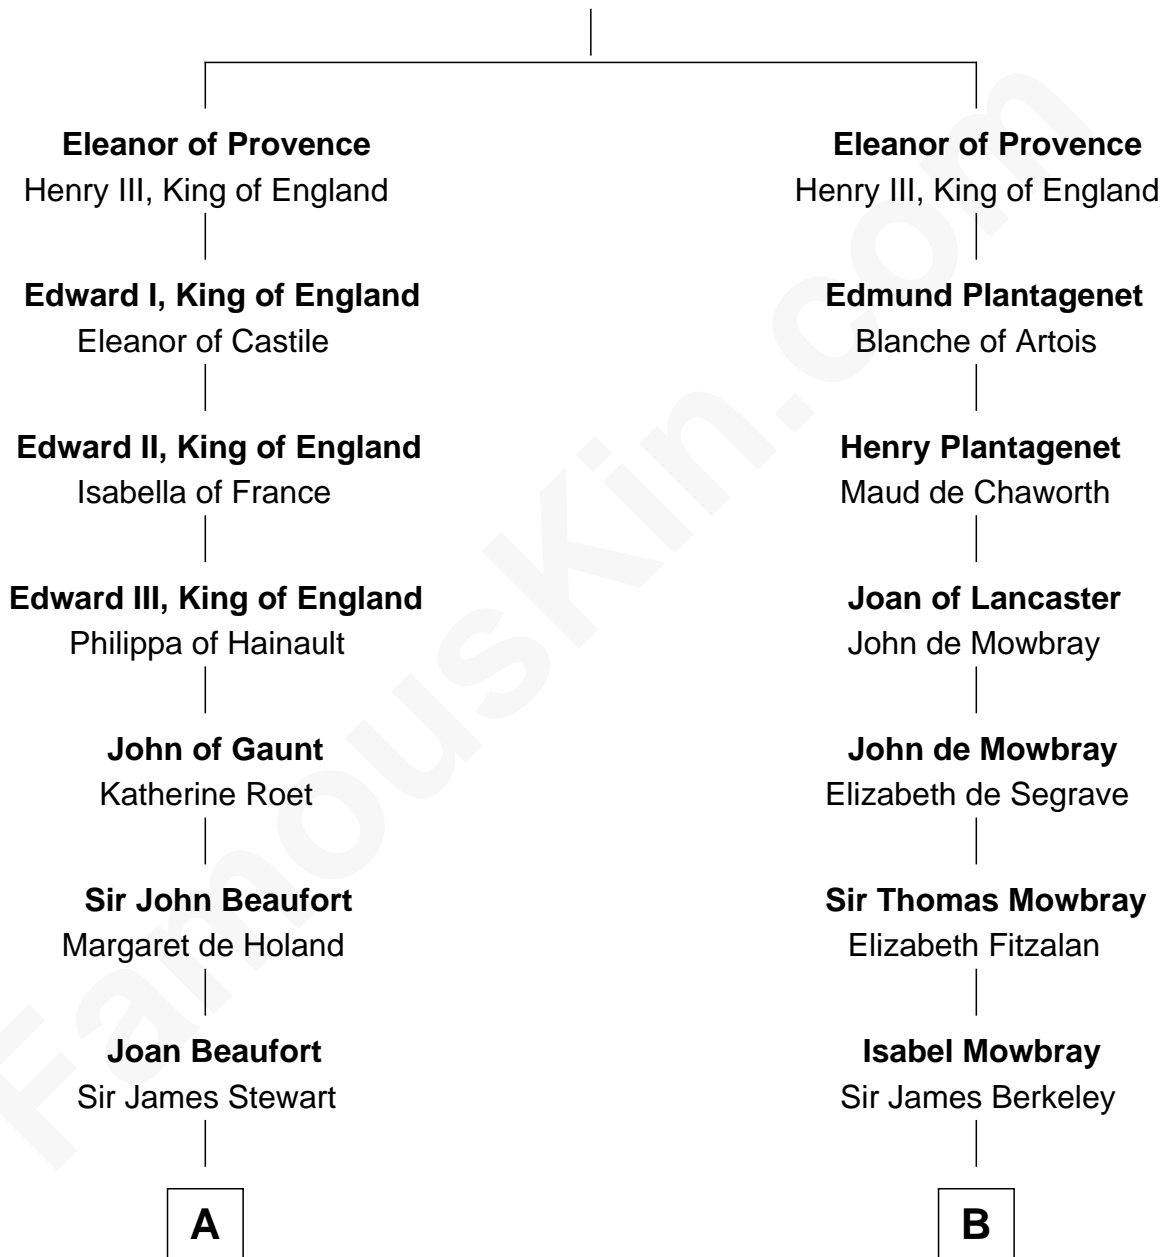

FamousKin.com

Relationship Chart of

Edith (Bolling) Wilson

First Lady of President Woodrow Wilson

18th cousin 2 times removed of

Samuel Prescott

Completed Paul Revere's Midnight Ride

Ramon Berenguer IV of Provence

Beatrice of Savoy

C

Catherine Payne
Archibald Bolling

Archibald Bolling
Anne E. Wigginton

William Holcombe Bolling
Sarah Spiers White

Edith (Bolling) Wilson
First Lady of Woodrow Wilson

D

Dr. Abel Prescott
Abigail Brigham

Samuel Prescott
Completed Paul Revere's Ride

FamousKin.com