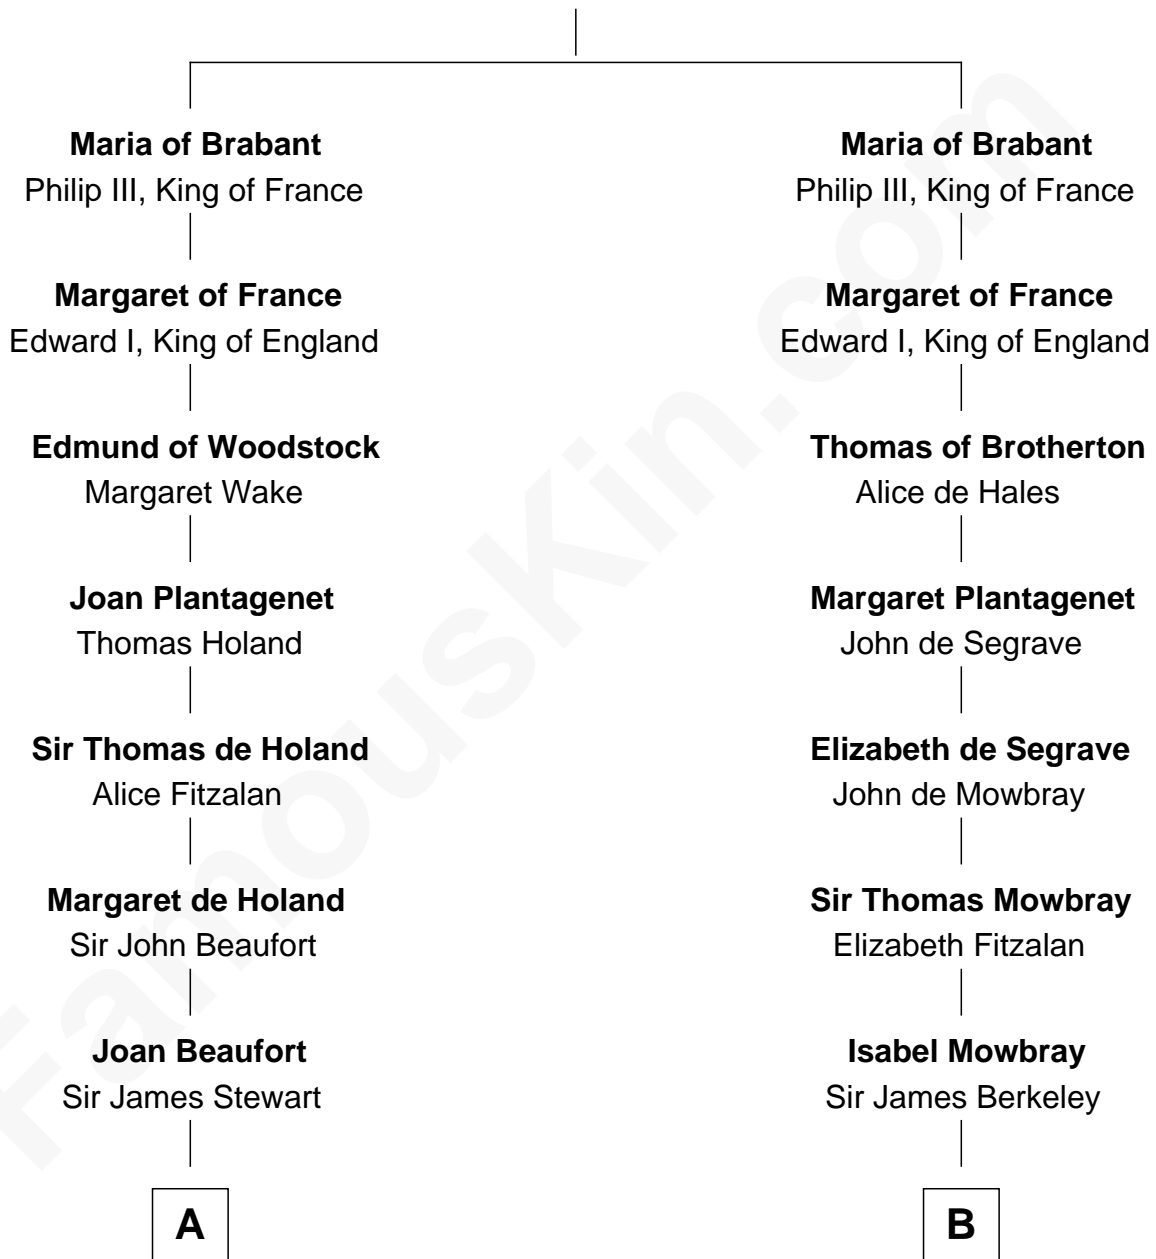

## Relationship Chart of

### Edith (Bolling) Wilson

*First Lady of President Woodrow Wilson*

18th cousin 2 times removed of

**Samuel Prescott**

*Completed Paul Revere's Midnight Ride*

**Henry III, Duke of Brabant**

Adelaide of Burgundy

**C**

**Catherine Payne**  
Archibald Bolling

**Archibald Bolling**  
Anne E. Wigginton

**William Holcombe Bolling**  
Sarah Spiers White

**Edith (Bolling) Wilson**  
*First Lady of Woodrow Wilson*

**D**

**Dr. Abel Prescott**  
Abigail Brigham

**Samuel Prescott**  
*Completed Paul Revere's Ride*

FamousKin.com