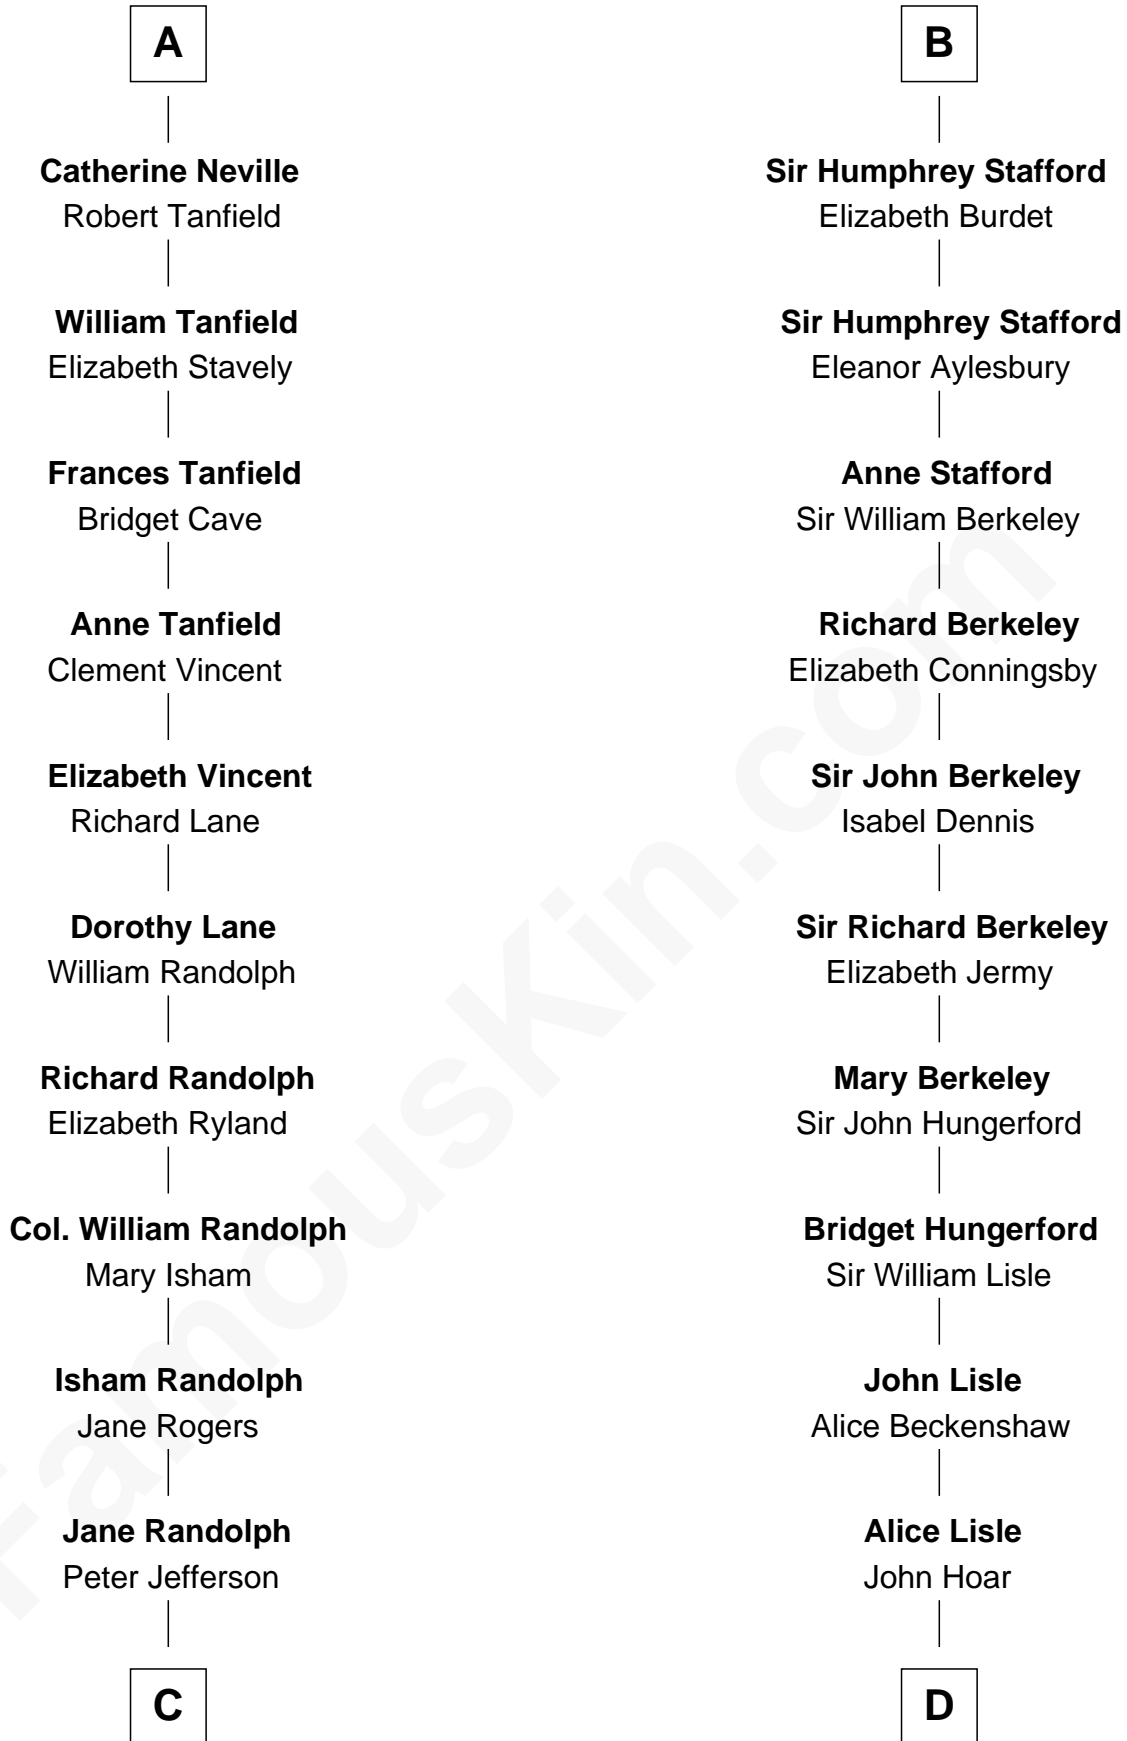

## Relationship Chart of

### Edith (Bolling) Wilson

*First Lady of President Woodrow Wilson*

20th cousin 1 time removed of

### Samuel Prescott

*Completed Paul Revere's Midnight Ride*

**C**

**Mary Jefferson**

John Bolling

**Archibald Bolling**

Catherine Payne

**Archibald Bolling**