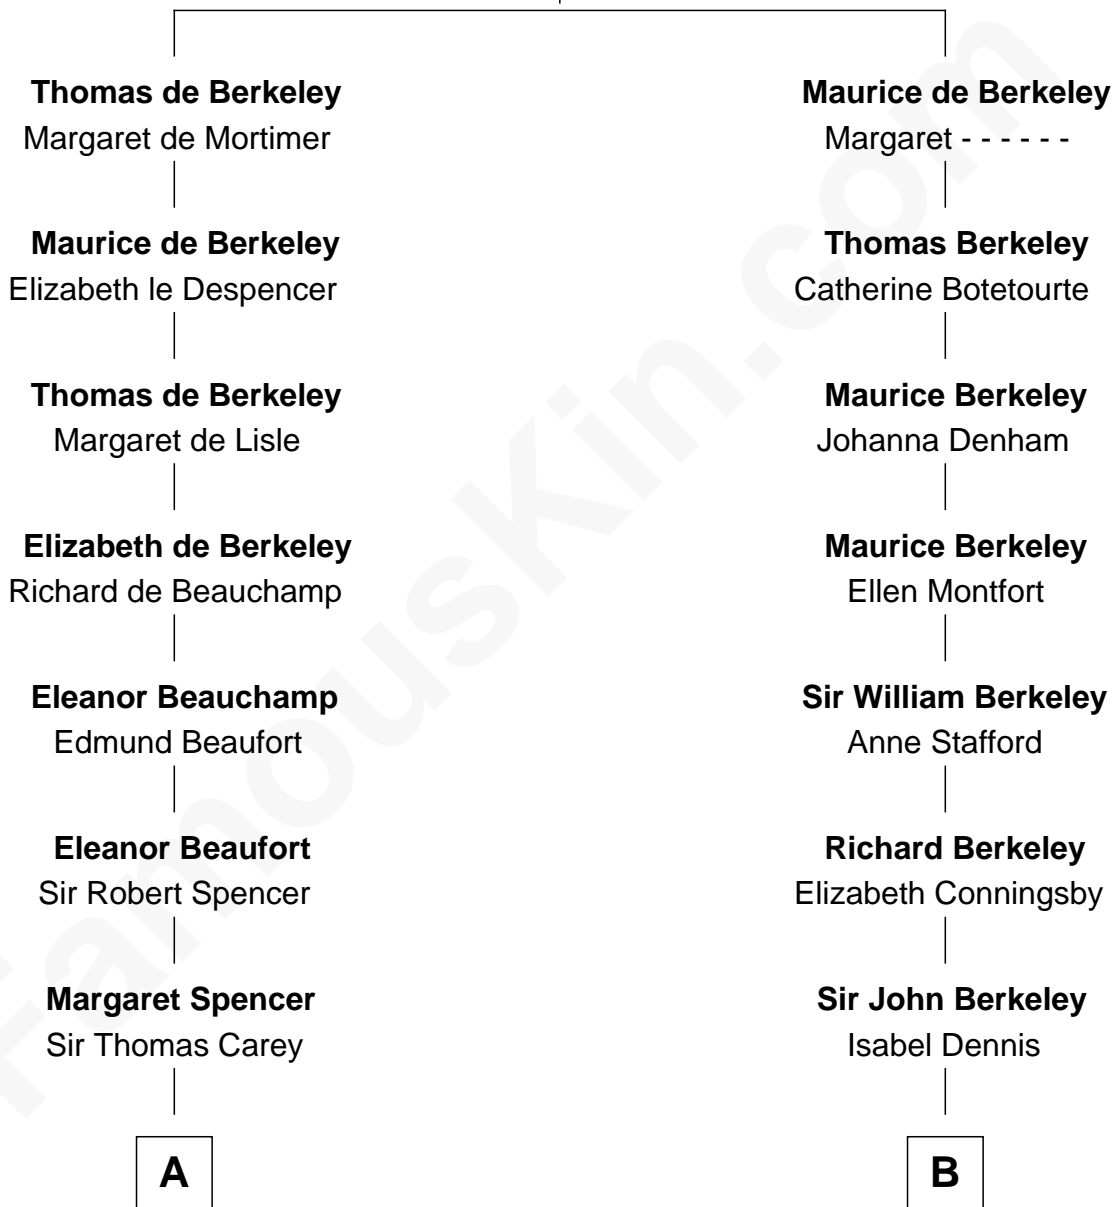

FamousKin.com

Relationship Chart of

Edith (Bolling) Wilson

First Lady of President Woodrow Wilson

15th cousin 4 times removed of

Samuel Prescott

Completed Paul Revere's Midnight Ride

Sir Maurice de Berkeley

Eve la Zouche

C

—
Archibald Bolling

Anne E. Wigginton

—
William Holcombe Bolling

Sarah Spiers White

—
Edith (Bolling) Wilson

First Lady of Woodrow Wilson