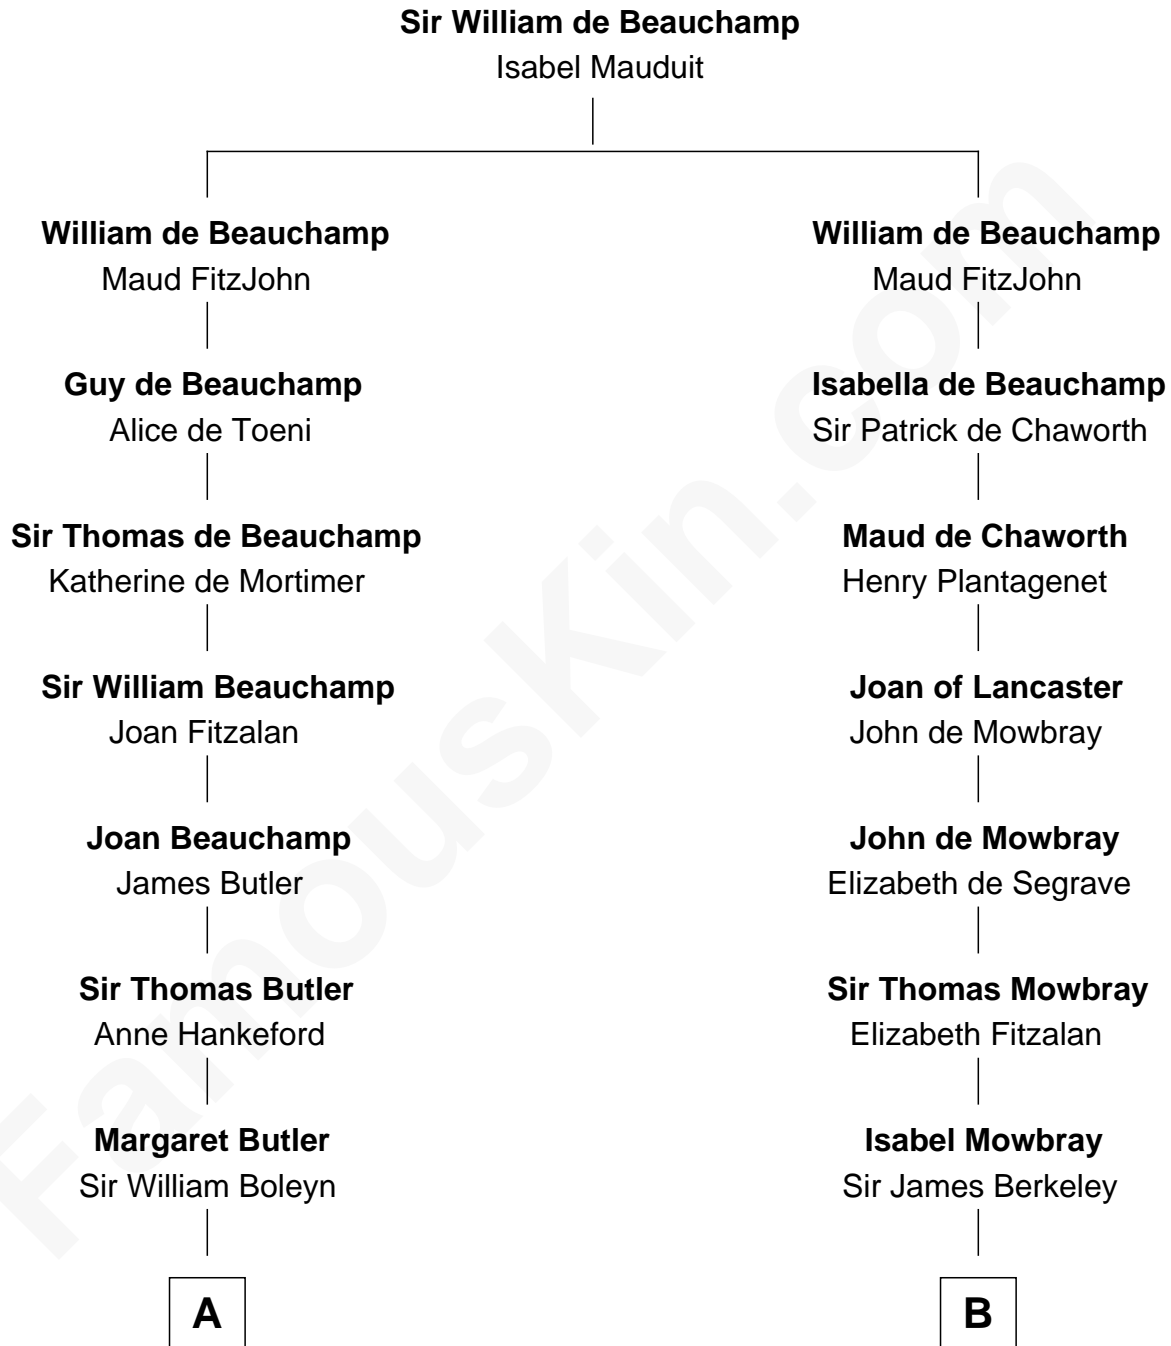

FamousKin.com

Relationship Chart of

Edith (Bolling) Wilson

First Lady of President Woodrow Wilson

18th cousin 2 times removed of

Samuel Prescott

Completed Paul Revere's Midnight Ride

C

Catherine Payne
Archibald Bolling

Archibald Bolling
Anne E. Wigginton

William Holcombe Bolling
Sarah Spiers White

Edith (Bolling) Wilson
First Lady of Woodrow Wilson

D

Dr. Abel Prescott
Abigail Brigham

Samuel Prescott
Completed Paul Revere's Ride