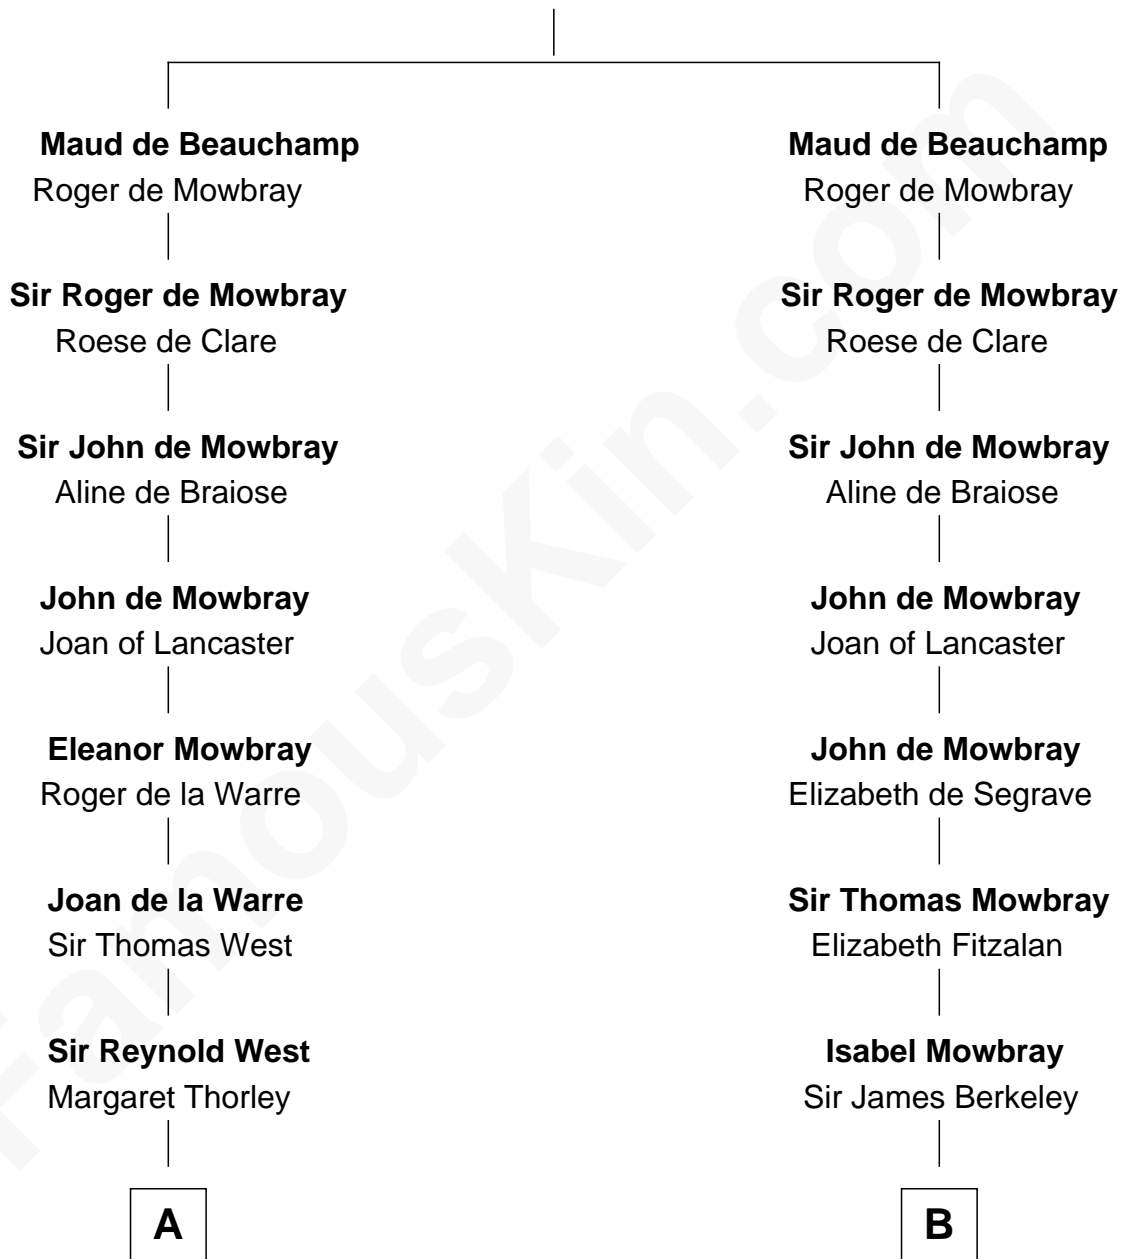

## Relationship Chart of

### Edith (Bolling) Wilson

*First Lady of President Woodrow Wilson*

18th cousin 3 times removed of

**Samuel Prescott**

*Completed Paul Revere's Midnight Ride*

**William de Beauchamp**

-----

**C**

**Martha Dandridge**

Archibald Payne

**Catherine Payne**

Archibald Bolling

**Archibald Bolling**

Anne E. Wigginton

**William Holcombe Bolling**

Sarah Spiers White

**Edith (Bolling) Wilson**

*First Lady of Woodrow Wilson*

**D**

**Dr. Abel Prescott**

Abigail Brigham

**Samuel Prescott**

*Completed Paul Revere's Ride*

FamousKin.com