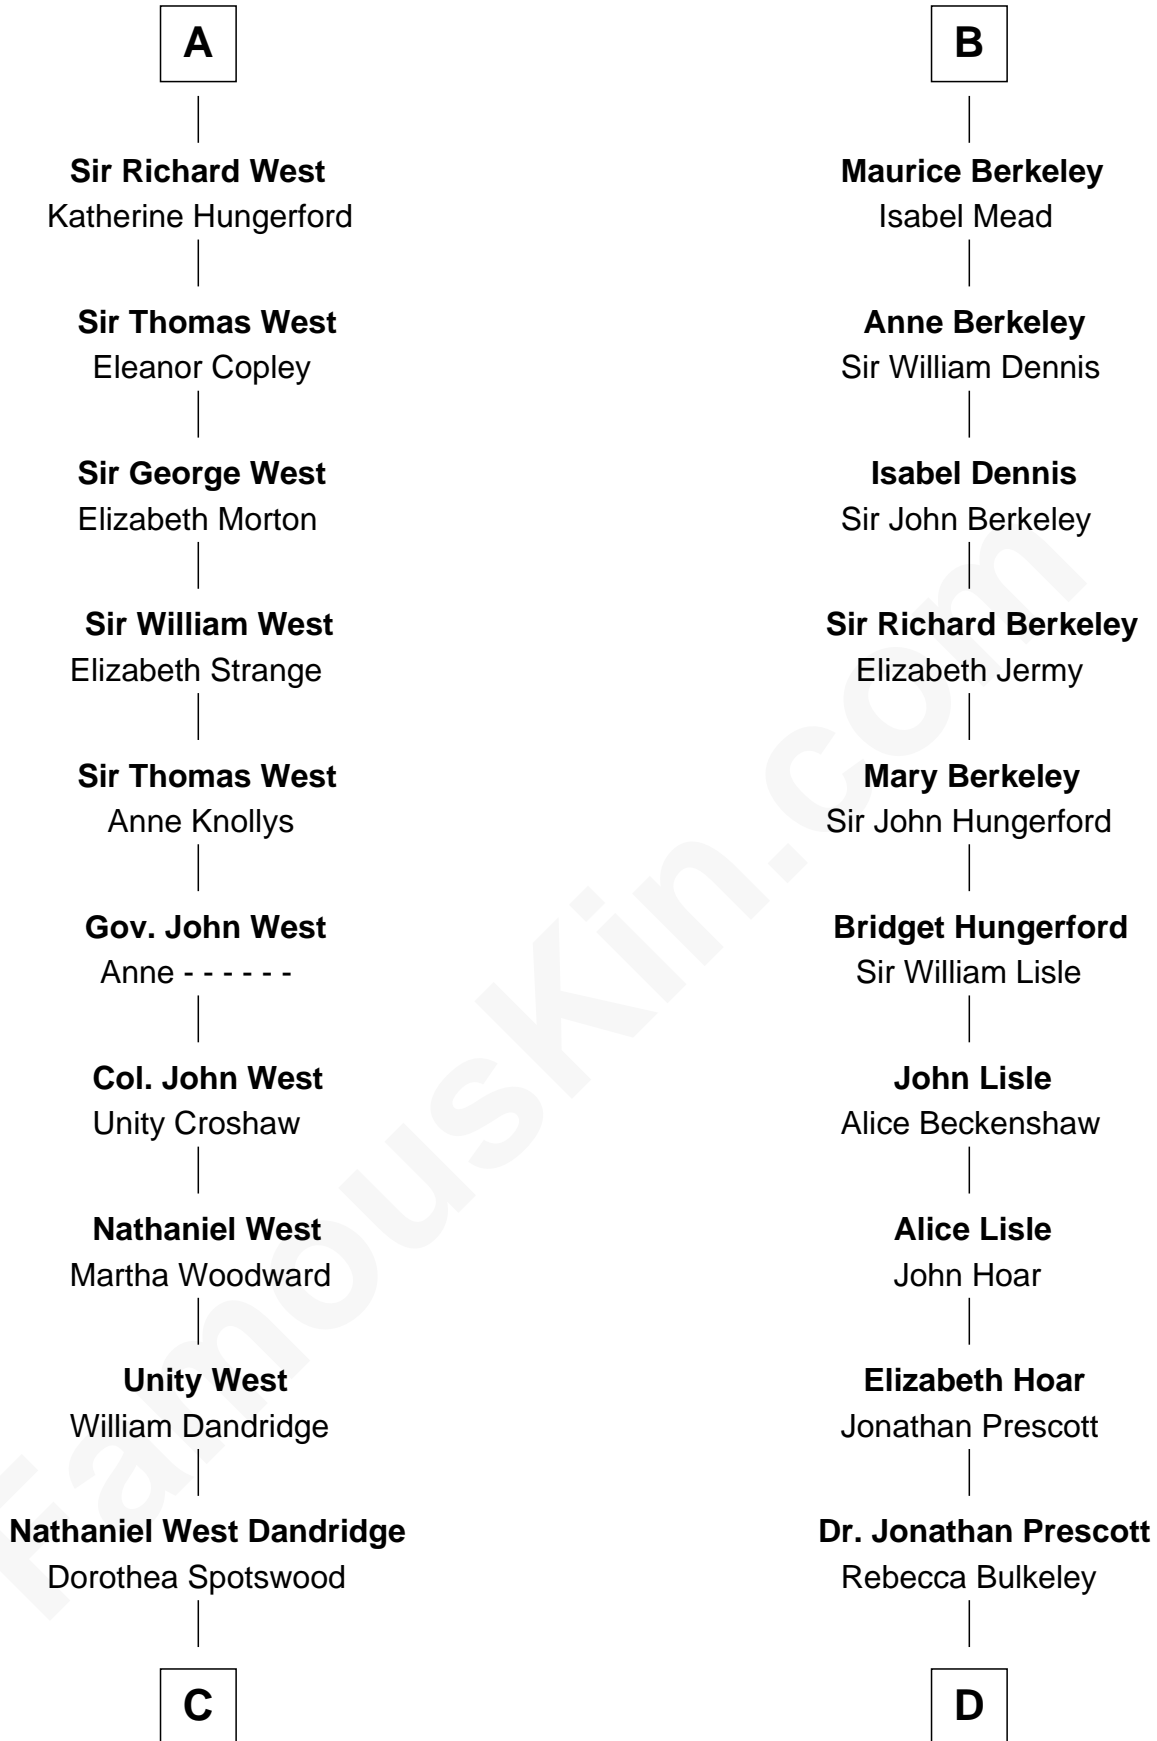

## Relationship Chart of

### Edith (Bolling) Wilson

*First Lady of President Woodrow Wilson*

18th cousin 3 times removed of

**Samuel Prescott**

*Completed Paul Revere's Midnight Ride*

**William de Beauchamp**

-----

**C**

**Martha Dandridge**

Archibald Payne

**Catherine Payne**

Archibald Bolling

**Archibald Bolling**

Anne E. Wigginton

**William Holcombe Bolling**

Sarah Spiers White