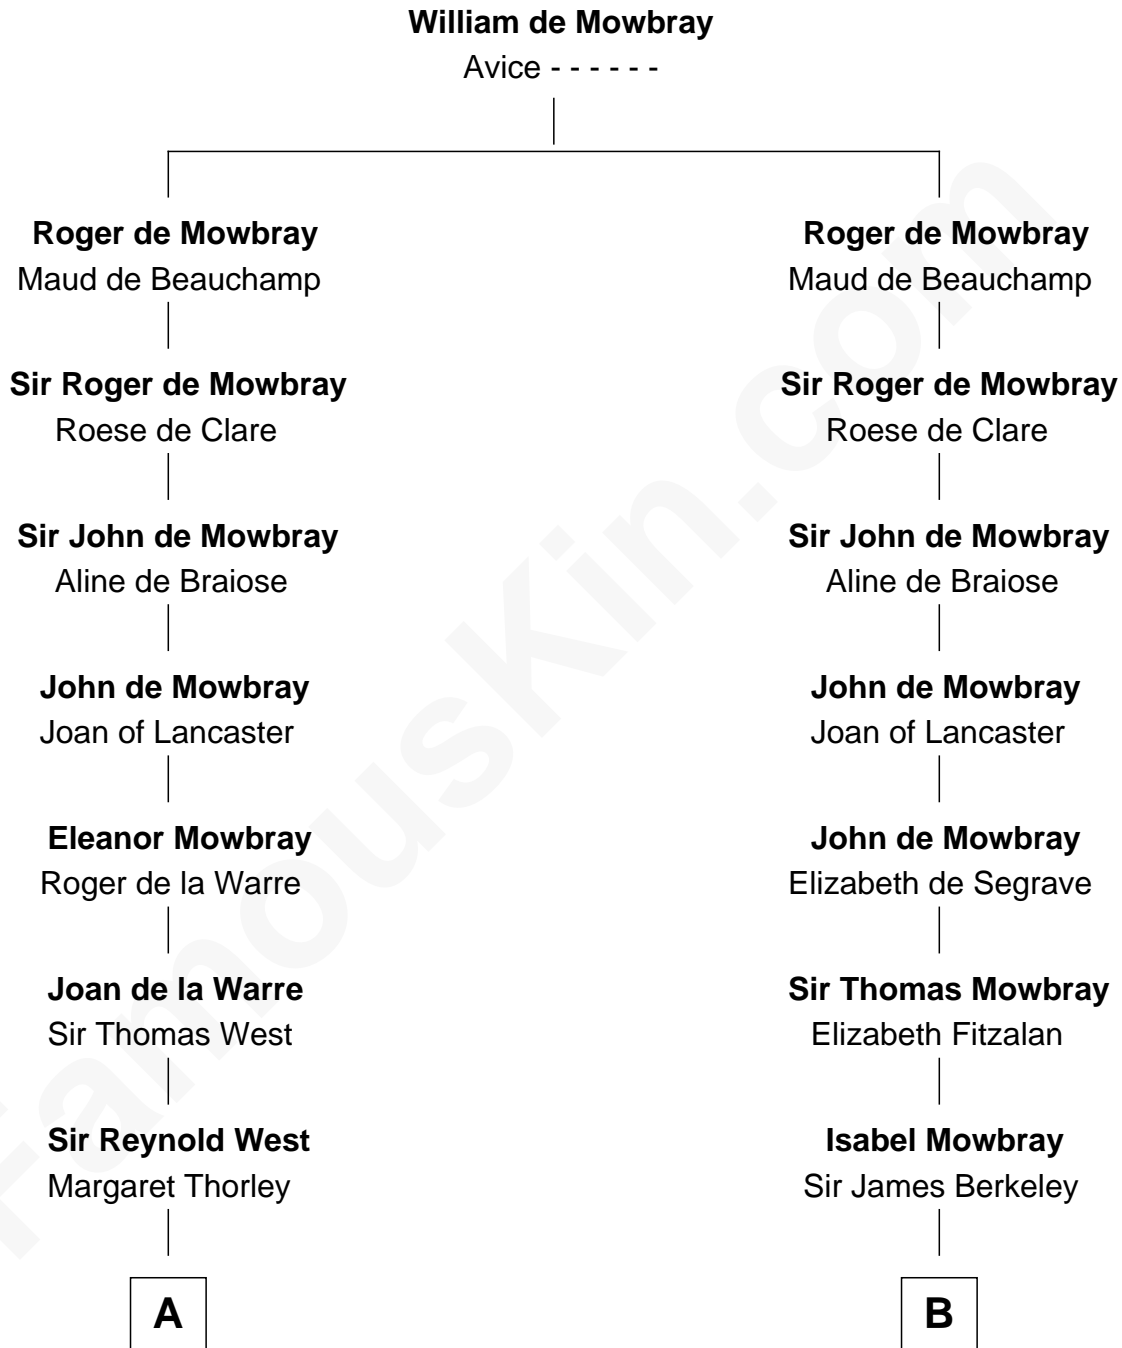

FamousKin.com

Relationship Chart of

Edith (Bolling) Wilson

First Lady of President Woodrow Wilson

18th cousin 3 times removed of

Samuel Prescott

Completed Paul Revere's Midnight Ride

C

Martha Dandridge

Archibald Payne

Catherine Payne

Archibald Bolling

Archibald Bolling

Anne E. Wigginton

William Holcombe Bolling

Sarah Spiers White

Edith (Bolling) Wilson

First Lady of Woodrow Wilson

D

Dr. Abel Prescott

Abigail Brigham

Samuel Prescott

Completed Paul Revere's Ride

FamousKin.com