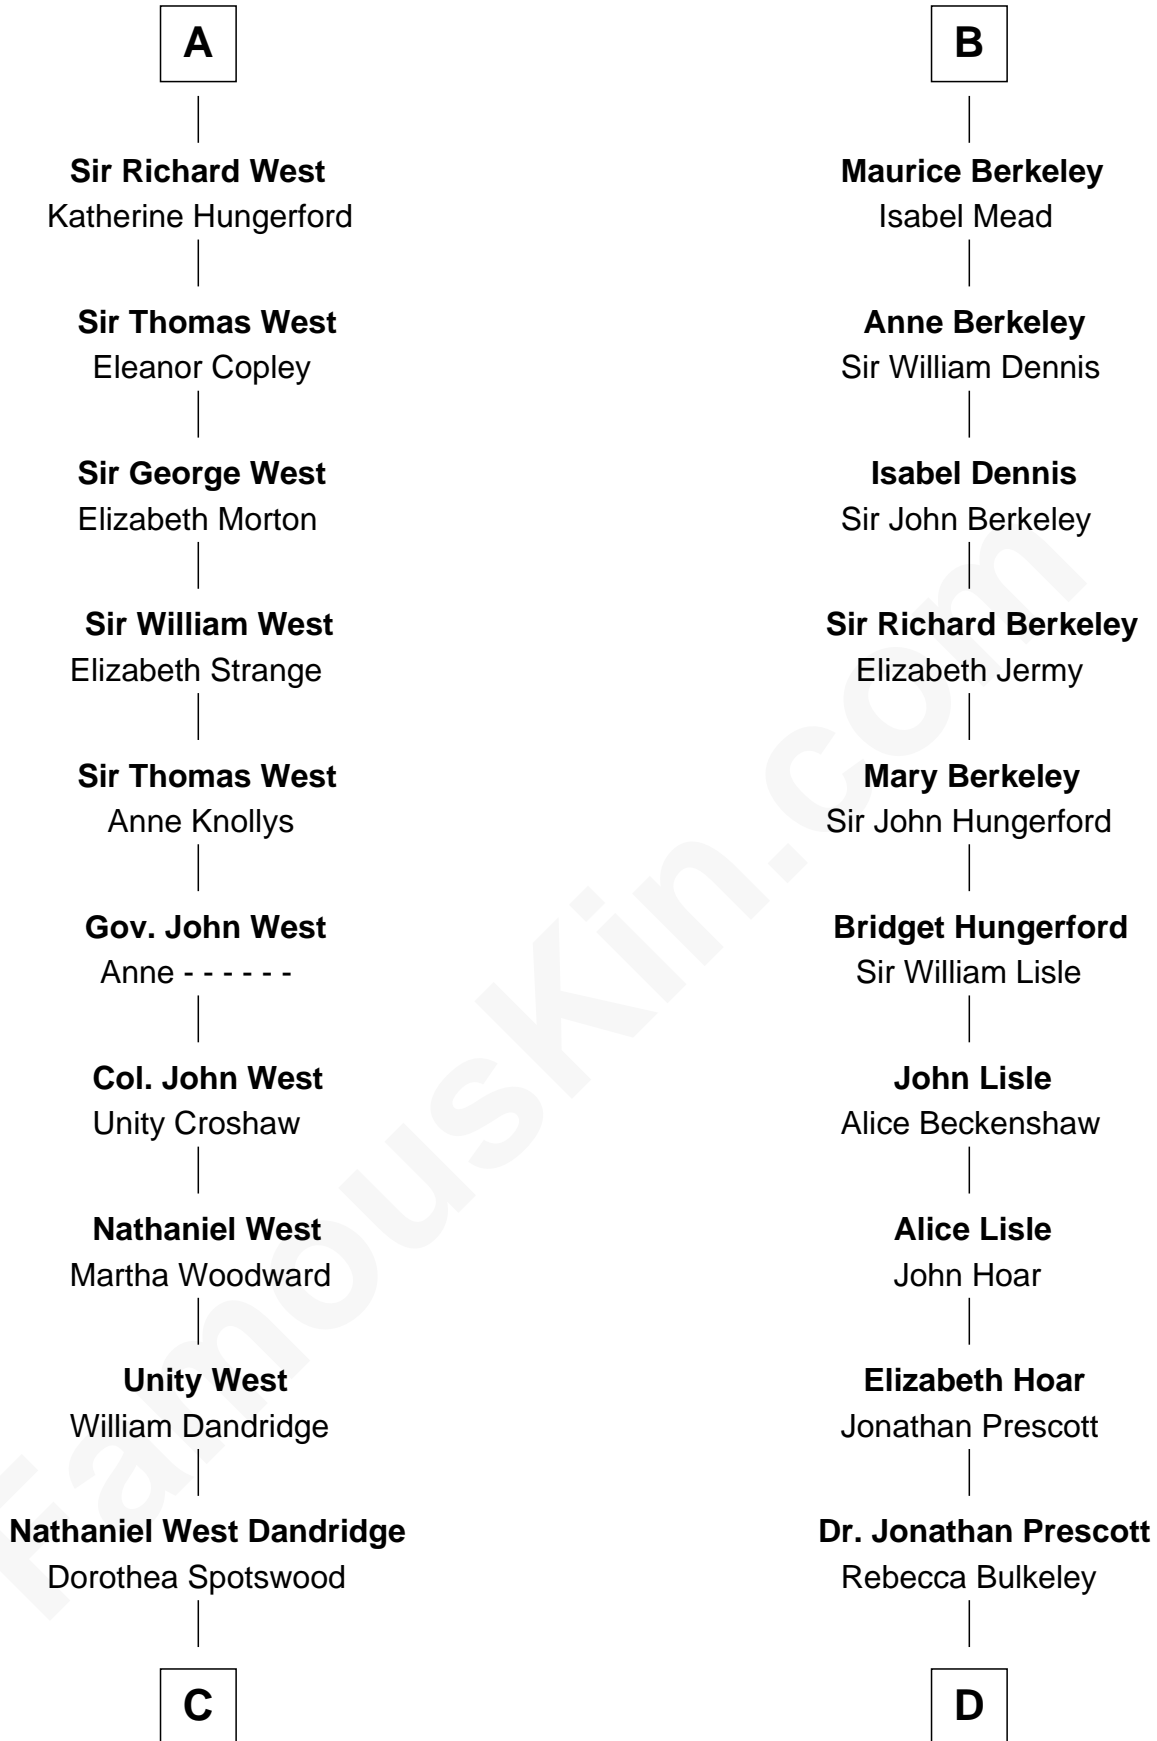

FamousKin.com

Relationship Chart of

Edith (Bolling) Wilson

First Lady of President Woodrow Wilson

18th cousin 3 times removed of

Samuel Prescott

Completed Paul Revere's Midnight Ride

C

Martha Dandridge

Archibald Payne

Catherine Payne

Archibald Bolling

Archibald Bolling

Anne E. Wigginton

William Holcombe Bolling

Sarah Spiers White

Edith (Bolling) Wilson

First Lady of Woodrow Wilson

D

Dr. Abel Prescott

Abigail Brigham

Samuel Prescott

Completed Paul Revere's Ride

FamousKin.com