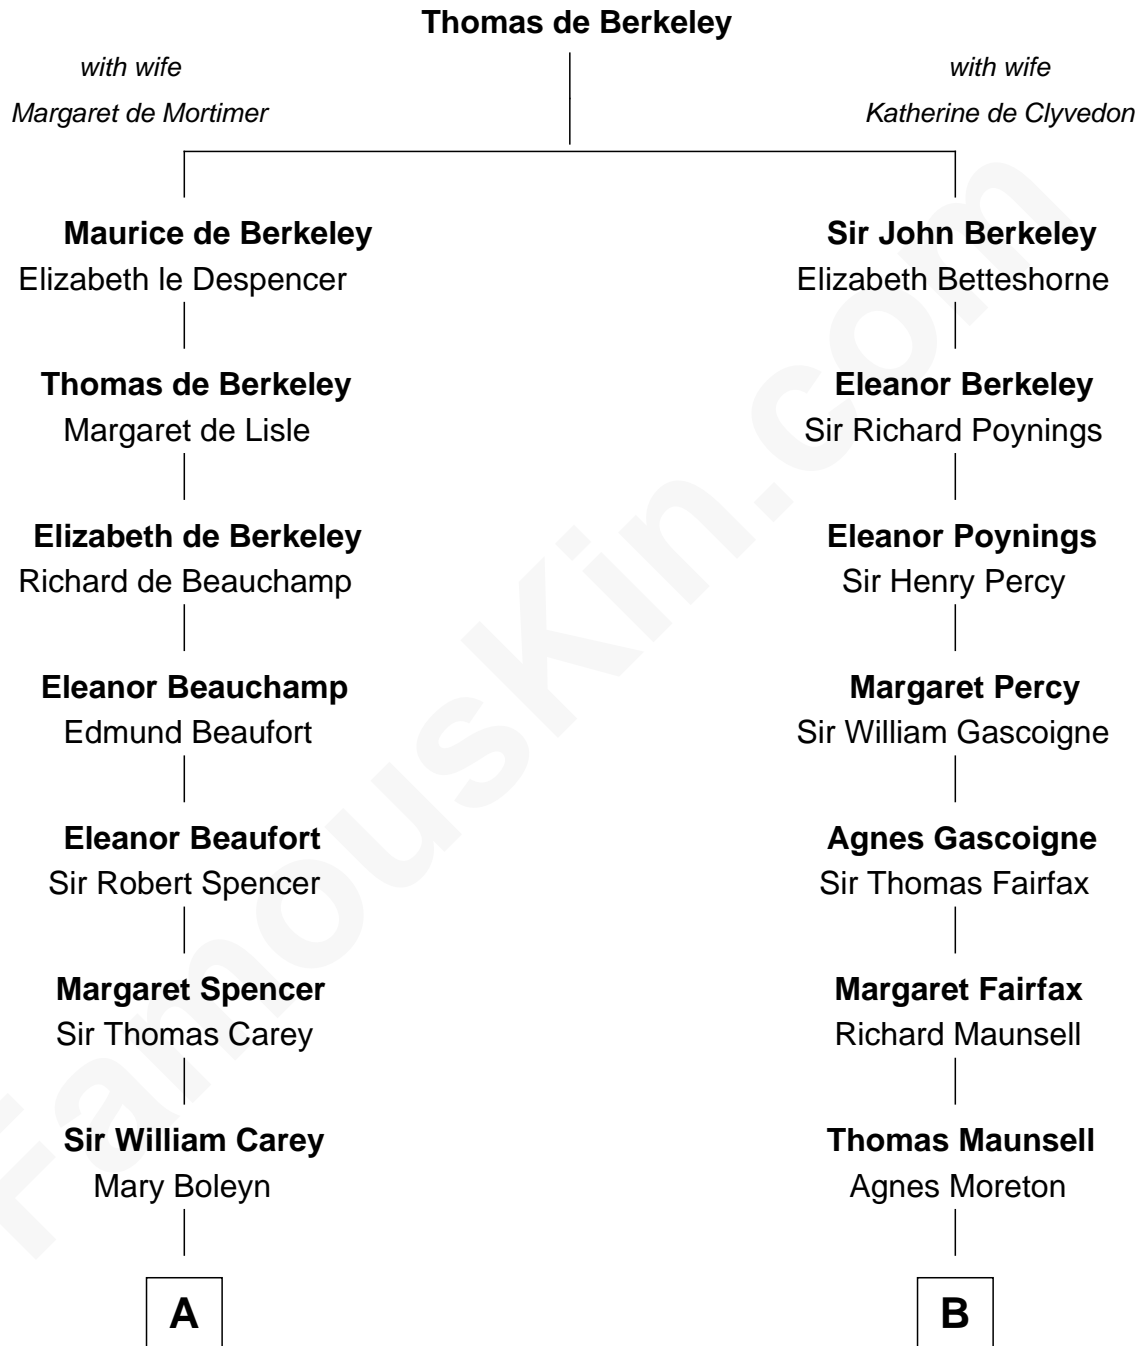

FamousKin.com

Relationship Chart of

Edith (Bolling) Wilson

First Lady of President Woodrow Wilson

18th cousin 1 time removed of

Phoebe Waller-Bridge

Theatre, TV and Movie Actress

C

William Holcombe Bolling

Sarah Spiers White

Edith (Bolling) Wilson

First Lady of Woodrow Wilson

D

Cyprian Chandos Richard Waller Waller-Bridge

Mary Auriol Jill Harvie

Michael Cyprian Waller-Bridge