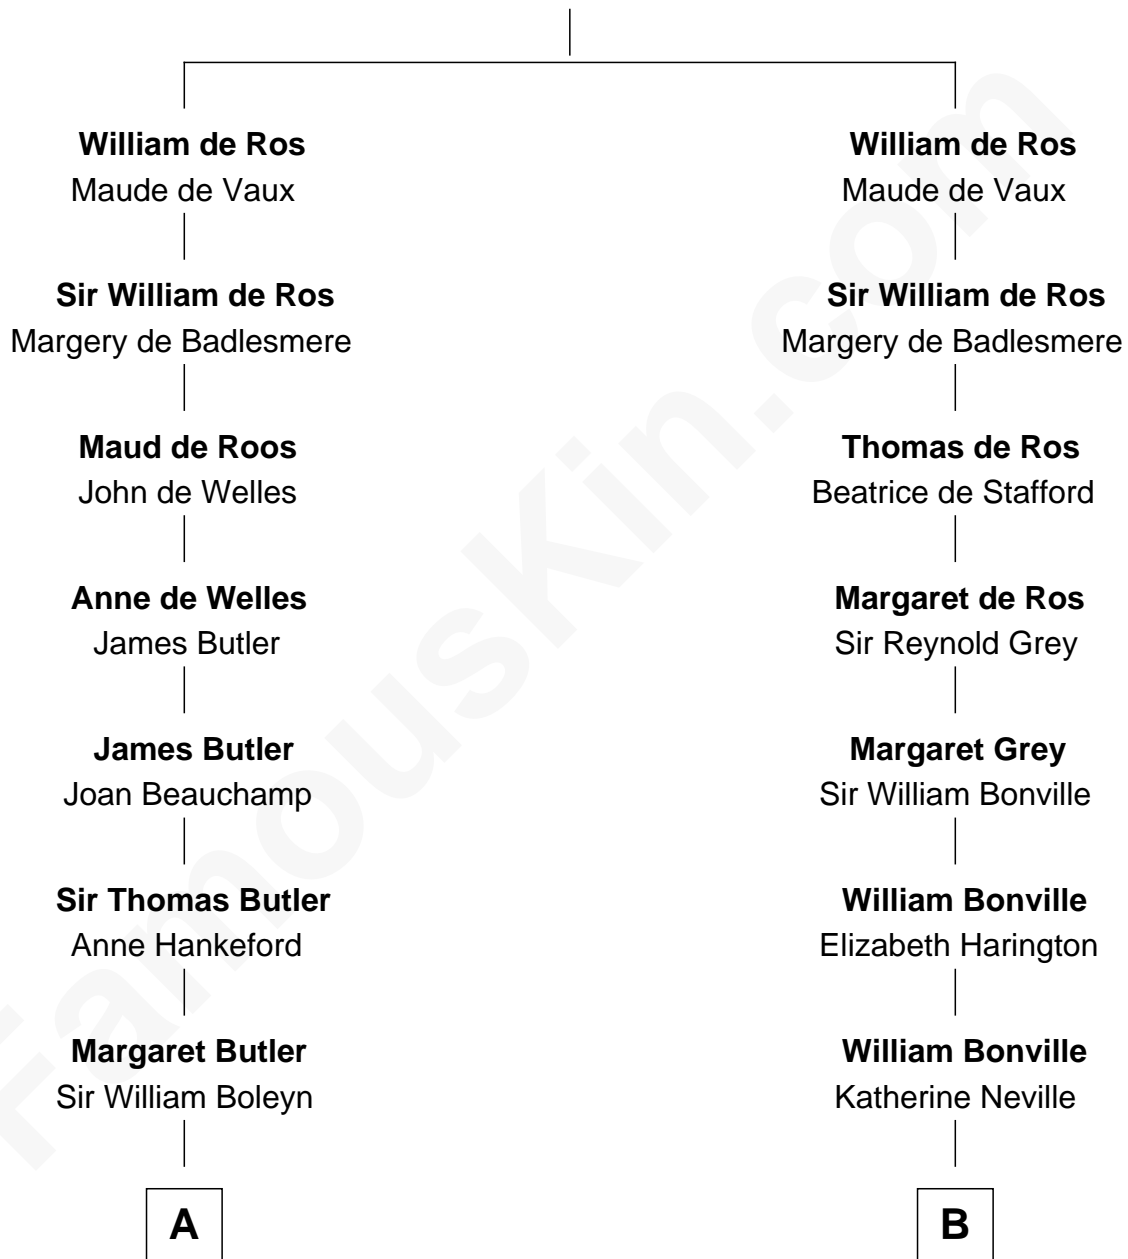

## Relationship Chart of

### Edith (Bolling) Wilson

*First Lady of President Woodrow Wilson*

19th cousin 1 time removed of

**Milton Bradley**

*Founder, Milton Bradley Company*

**Sir Robert de Ros**

Isabel de Aubeney

**C**

**Catherine Payne**  
Archibald Bolling

**Archibald Bolling**  
Anne E. Wigginton

**William Holcombe Bolling**  
Sarah Spiers White

**Edith (Bolling) Wilson**  
*First Lady of Woodrow Wilson*

**D**

**Dudley Lyford**  
Betsey Smith