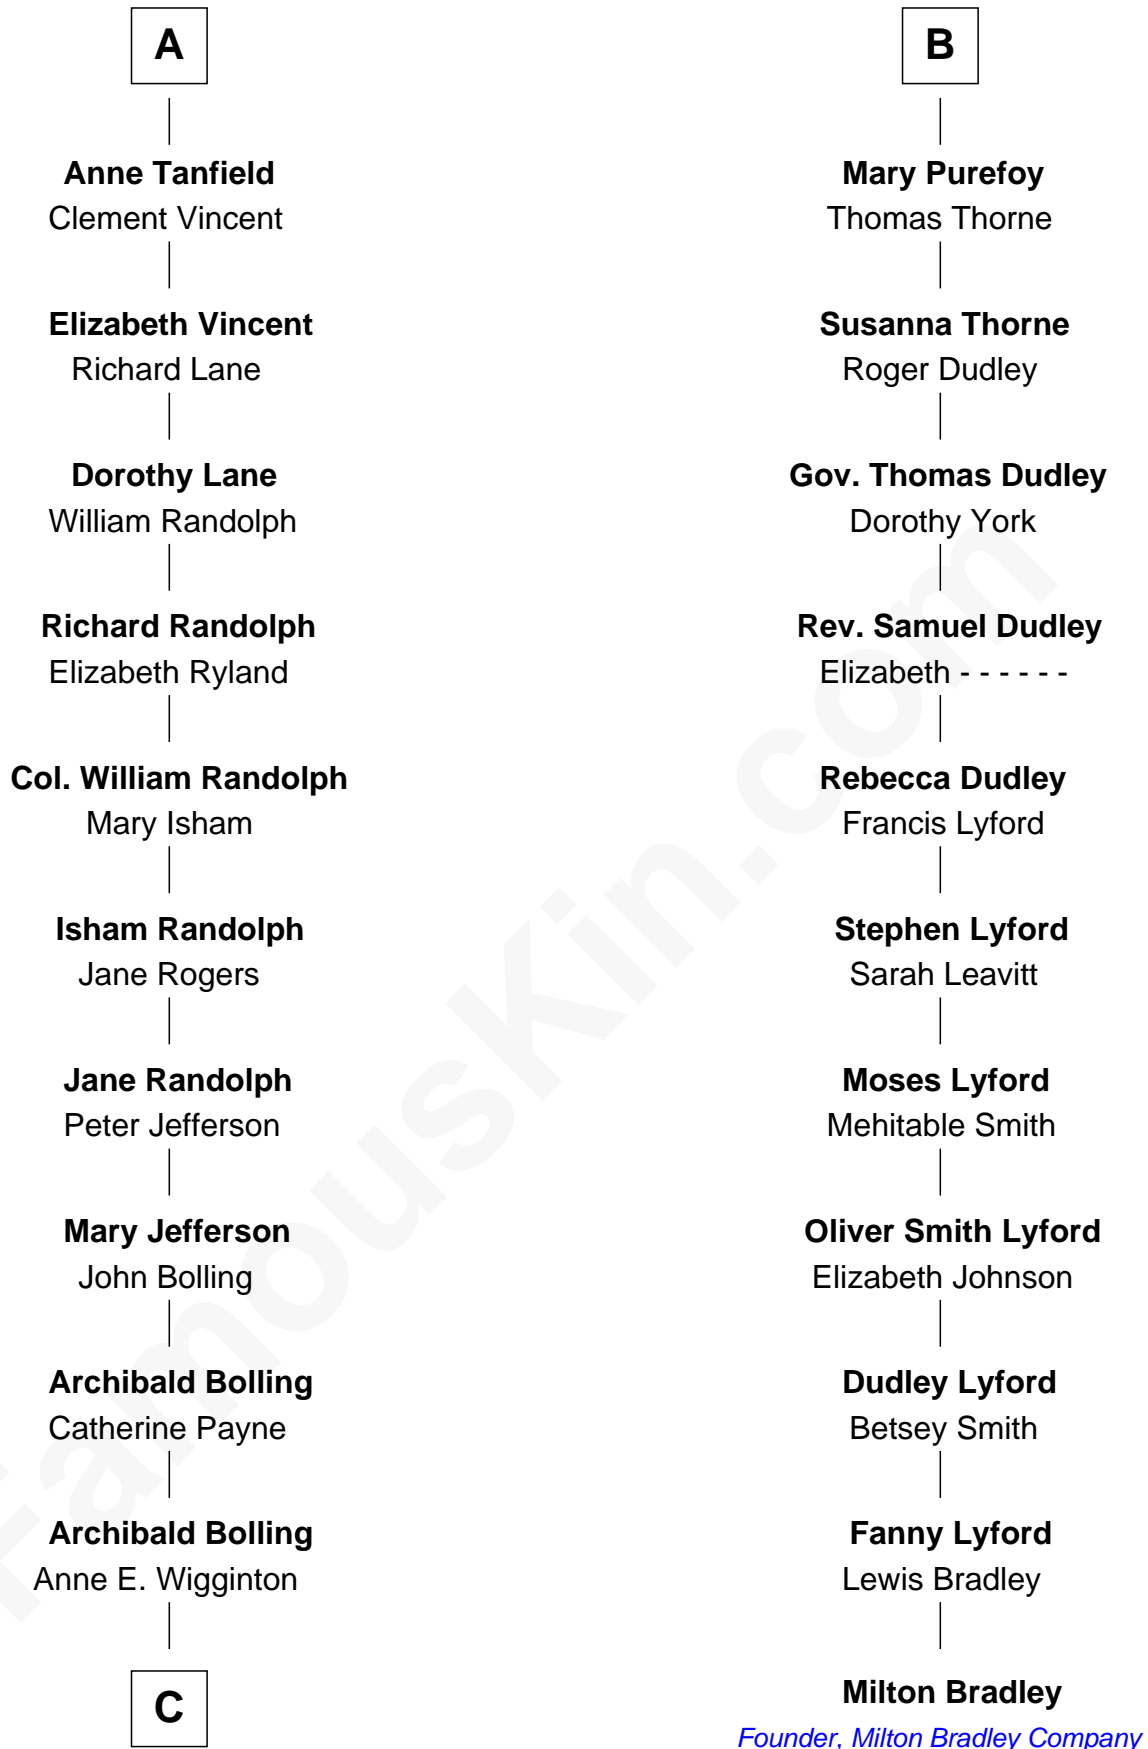

### Edith (Bolling) Wilson

*First Lady of President Woodrow Wilson*

17th cousin 1 time removed of

**Milton Bradley**

*Founder, Milton Bradley Company*

**Sir John Howard**

Alice de Bois

**Sir Robert Howard**

Margaret de Scales

**Sir John Howard**

Alice Tendring

**Sir Robert Howard**

Margaret Mowbray

**Katherine Howard**

Sir Edward Neville

**Catherine Neville**

**Beatrice Brewes**

Sir Hugh Shirley

**Sir Ralph Shirley**

Joan Basset

**Beatrice Shirley**

John Brome

**Isabel Brome**

John Denton

**Alice Denton**

Nicholas Purefoy

**Edward Purefoy**

Anne Fettiplace

**B**

**C**

|  
**William Holcombe Bolling**

Sarah Spiers White