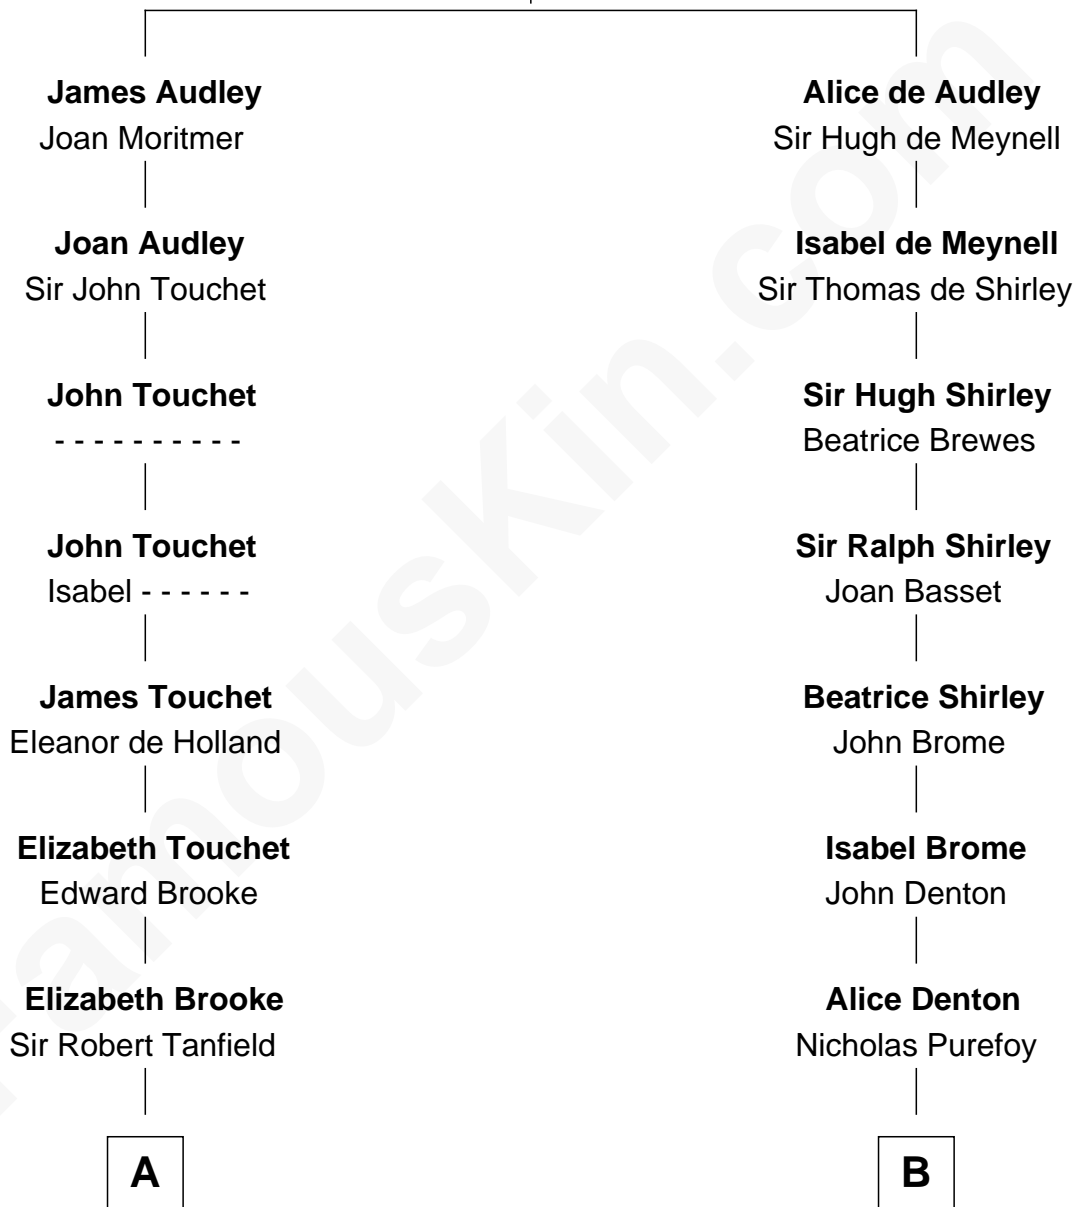

FamousKin.com

Relationship Chart of

Edith (Bolling) Wilson

First Lady of President Woodrow Wilson

18th cousin 3 times removed of

Milton Bradley

Founder, Milton Bradley Company

Sir Nicholas Audley

Joan Martin

C

Mary Jefferson

John Bolling

Archibald Bolling

Catherine Payne

Archibald Bolling

Anne E. Wigginton

William Holcombe Bolling

Sarah Spiers White

Edith (Bolling) Wilson

First Lady of Woodrow Wilson

D

Fanny Lyford

Lewis Bradley

Milton Bradley