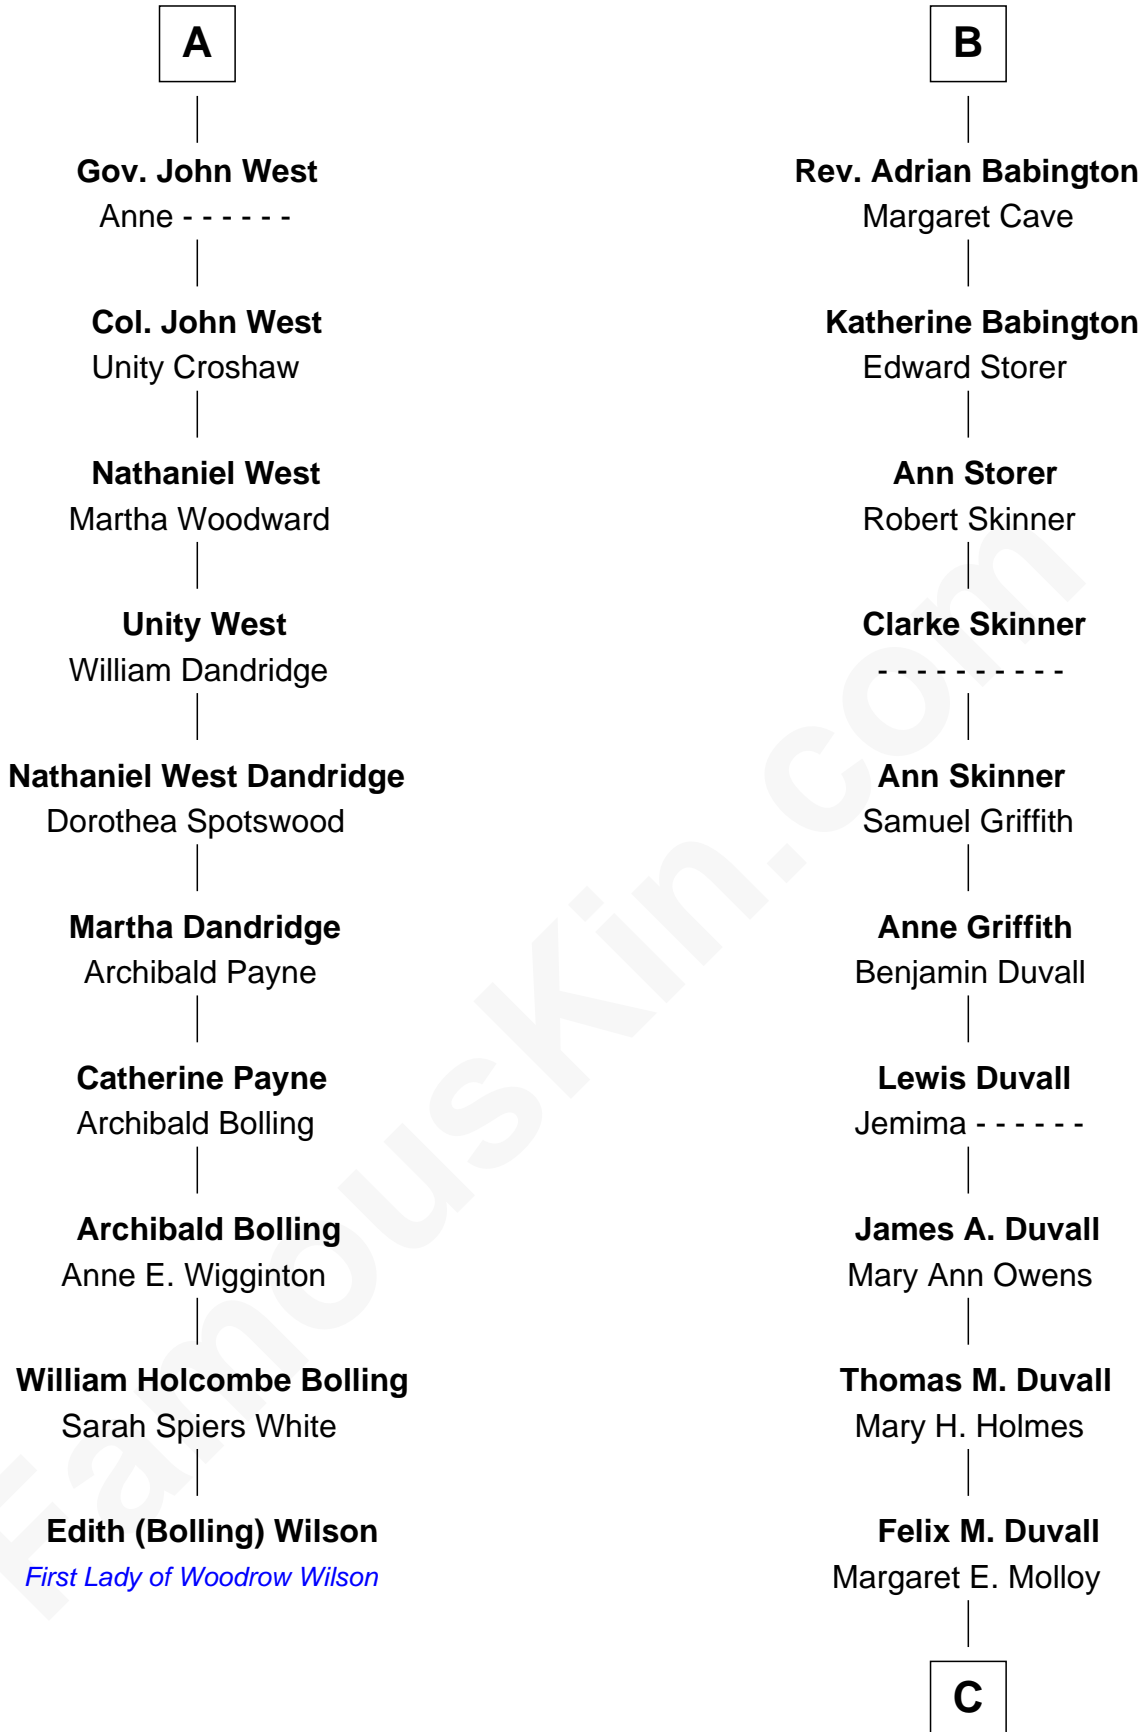

FamousKin.com

Relationship Chart of

Edith (Bolling) Wilson

First Lady of President Woodrow Wilson

16th cousin 4 times removed of

John Dye

TV and Movie Actor - "Touched by an Angel"

C