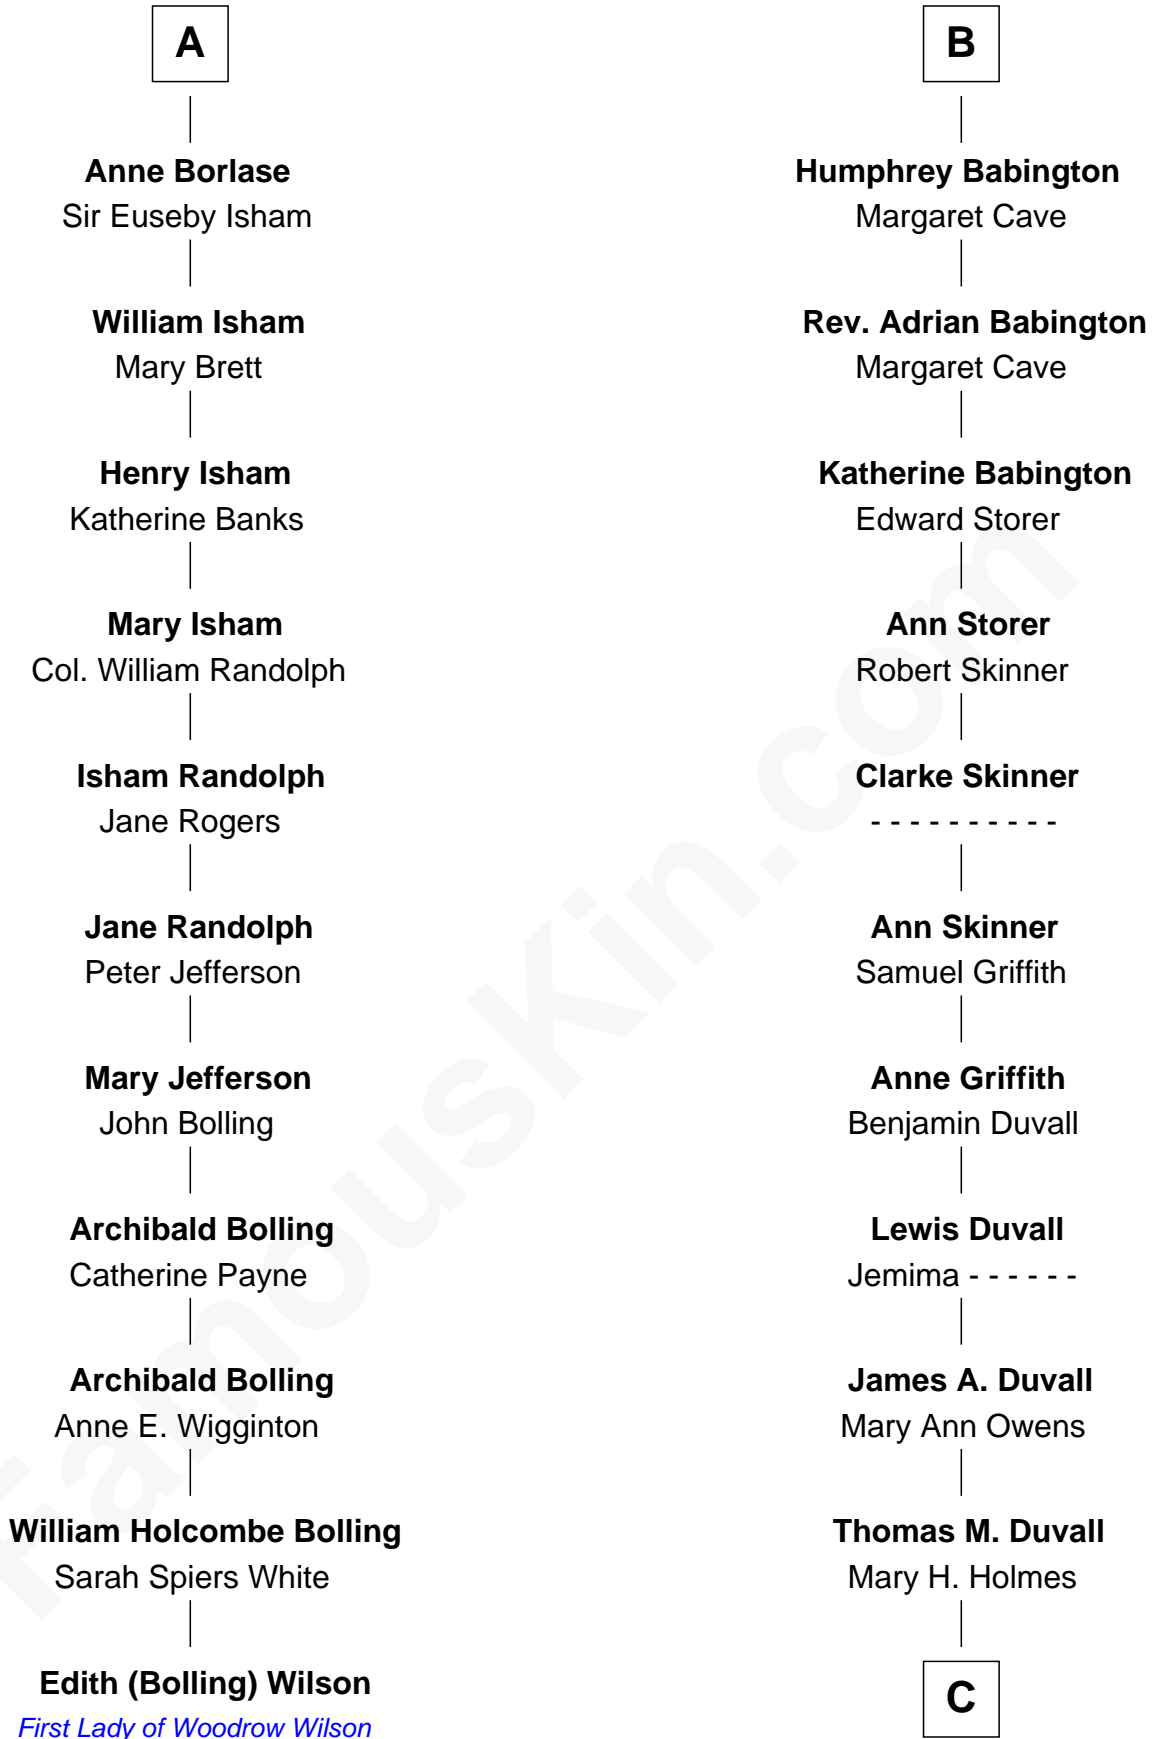

FamousKin.com

Relationship Chart of

Edith (Bolling) Wilson

First Lady of President Woodrow Wilson

17th cousin 4 times removed of

John Dye

TV and Movie Actor - "Touched by an Angel"

Sir Philip le Despencer

Elizabeth - - - - -

Sir Philip le Despencer

Elizabeth de Tibetot

Margery Despencer

Sir Roger Wentworth

Margaret Wentworth

Sir William Hopton

Margaret Hopton

Alice le Despenser

Sir John Sutton

Sir John Sutton

Constance Blount

Sir John Sutton

Elizabeth Berkeley

Eleanor Sutton

Sir Henry Beaumont

John Beaumont

Joan Mytton

Eleanor Beaumont

Humphrey Babington

Thomas Babington

Eleanor Humfrey

B

C