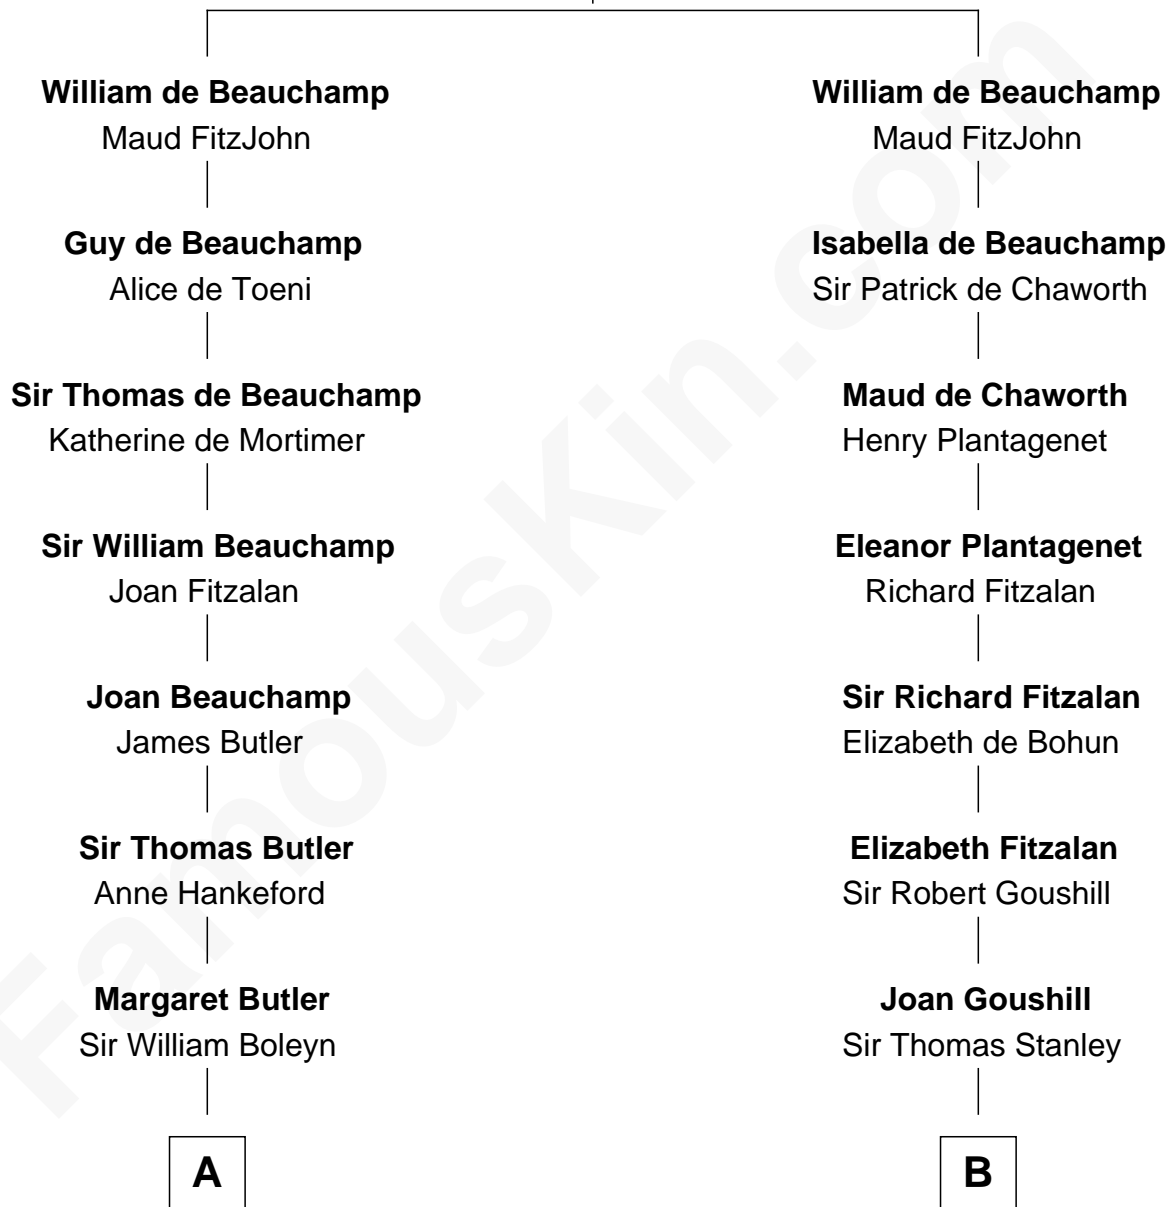

## Relationship Chart of

### Edith (Bolling) Wilson

*First Lady of President Woodrow Wilson*

20th cousin 1 time removed of

### Juliette Gordon Low

*Founder of the Girl Scouts*

**Sir William de Beauchamp**

Isabel Mauduit

**C**

**Catherine Payne**  
Archibald Bolling

**Archibald Bolling**  
Anne E. Wigginton

**William Holcombe Bolling**  
Sarah Spiers White