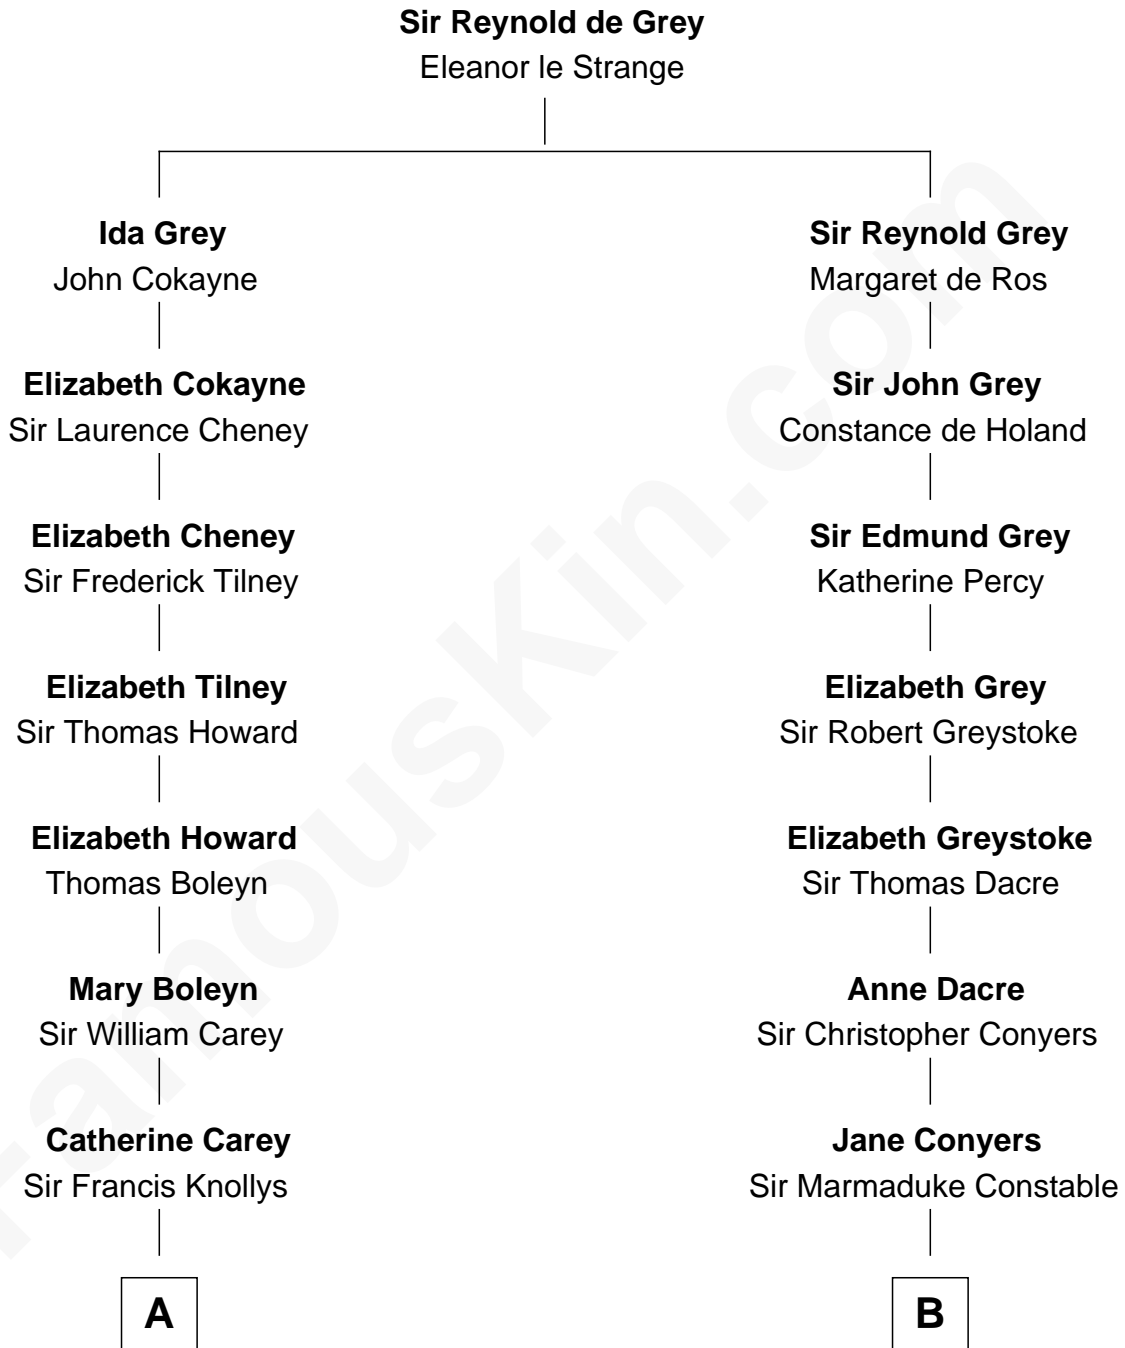

FamousKin.com

Relationship Chart of

Edith (Bolling) Wilson

First Lady of President Woodrow Wilson

17th cousin 3 times removed of

Margot Kidder

TV and Movie Actress

C

—
Margaret Q. Greeley

Dr. David Powell

—
Margaret Powell

Sidney Jesse Kidder

—
Kendall Kidder

Jocelyn Mary Wilson

—
Margot Kidder

TV and Movie Actress