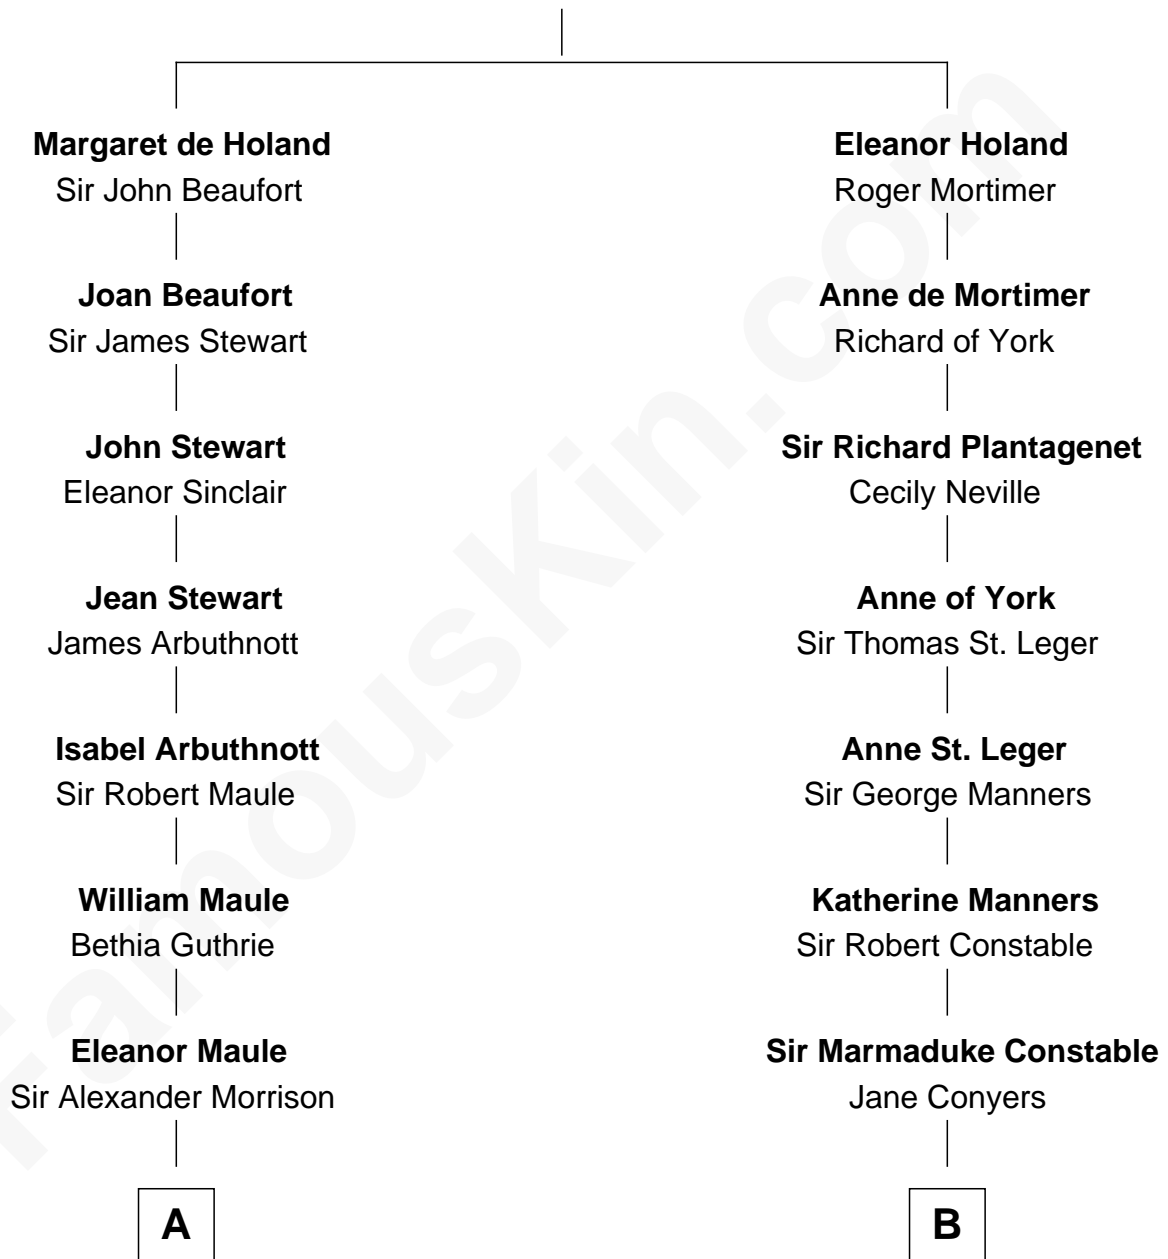

## Relationship Chart of

### Edith (Bolling) Wilson

*First Lady of President Woodrow Wilson*

15th cousin 5 times removed of

**Margot Kidder**

*TV and Movie Actress*

**Sir Thomas de Holand**

Alice Fitzalan

**C**

—  
**Margaret Q. Greeley**

Dr. David Powell

—  
**Margaret Powell**

Sidney Jesse Kidder

—  
**Kendall Kidder**

Jocelyn Mary Wilson

—  
**Margot Kidder**

*TV and Movie Actress*