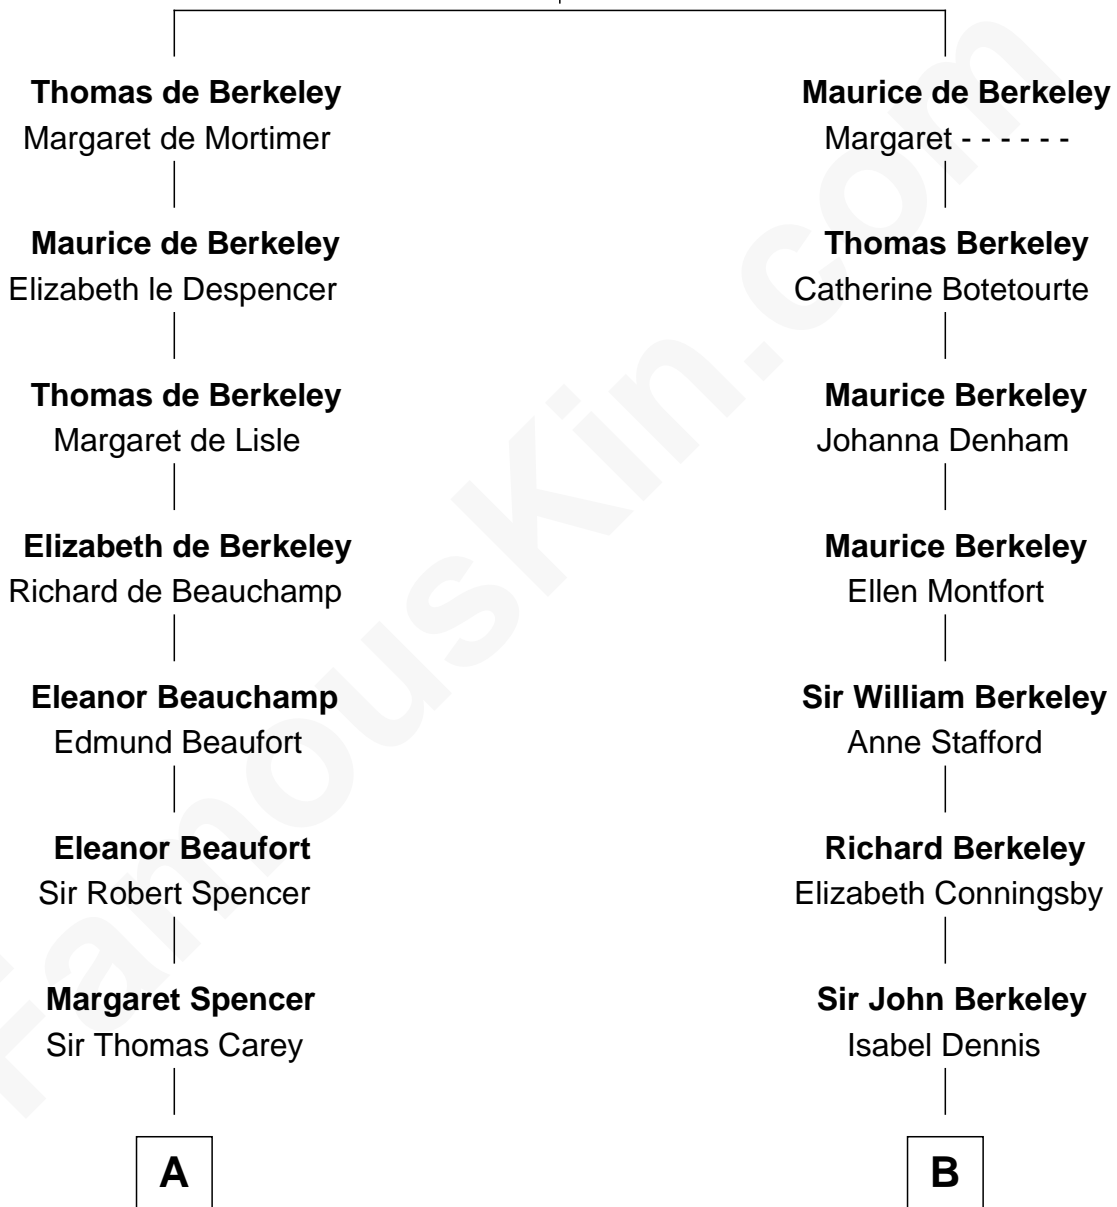

FamousKin.com

Relationship Chart of

Edith (Bolling) Wilson

First Lady of President Woodrow Wilson

19th cousin 2 times removed of

Margot Kidder

TV and Movie Actress

Sir Maurice de Berkeley

Eve la Zouche

C

Archibald Bolling
Anne E. Wigginton

William Holcombe Bolling
Sarah Spiers White

Edith (Bolling) Wilson
First Lady of Woodrow Wilson

D

Margaret Rideout
Justus Greeley

Margaret Q. Greeley
Dr. David Powell