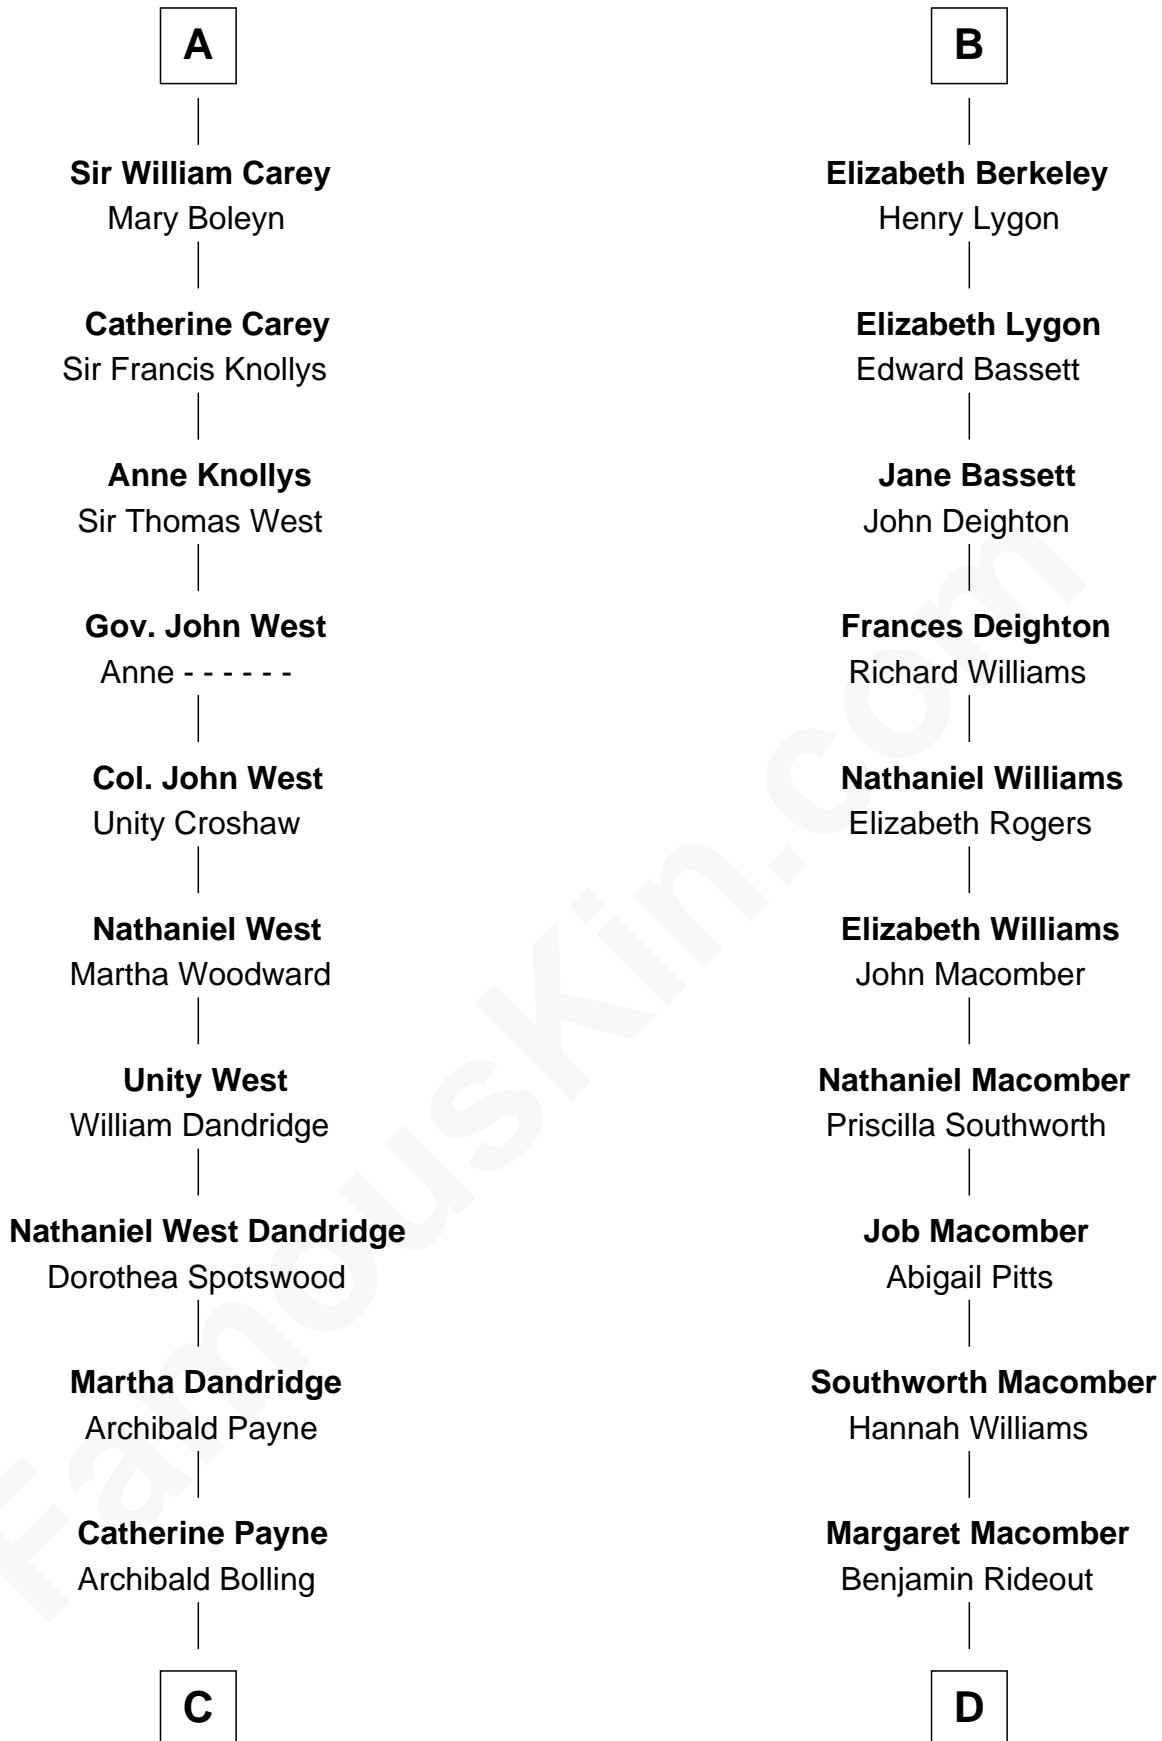

FamousKin.com

Relationship Chart of

Edith (Bolling) Wilson

First Lady of President Woodrow Wilson

19th cousin 2 times removed of

Margot Kidder

TV and Movie Actress

Sir Maurice de Berkeley

Eve la Zouche

C

Archibald Bolling
Anne E. Wigginton

William Holcombe Bolling
Sarah Spiers White

Edith (Bolling) Wilson
First Lady of Woodrow Wilson

D

Margaret Rideout
Justus Greeley

Margaret Q. Greeley
Dr. David Powell