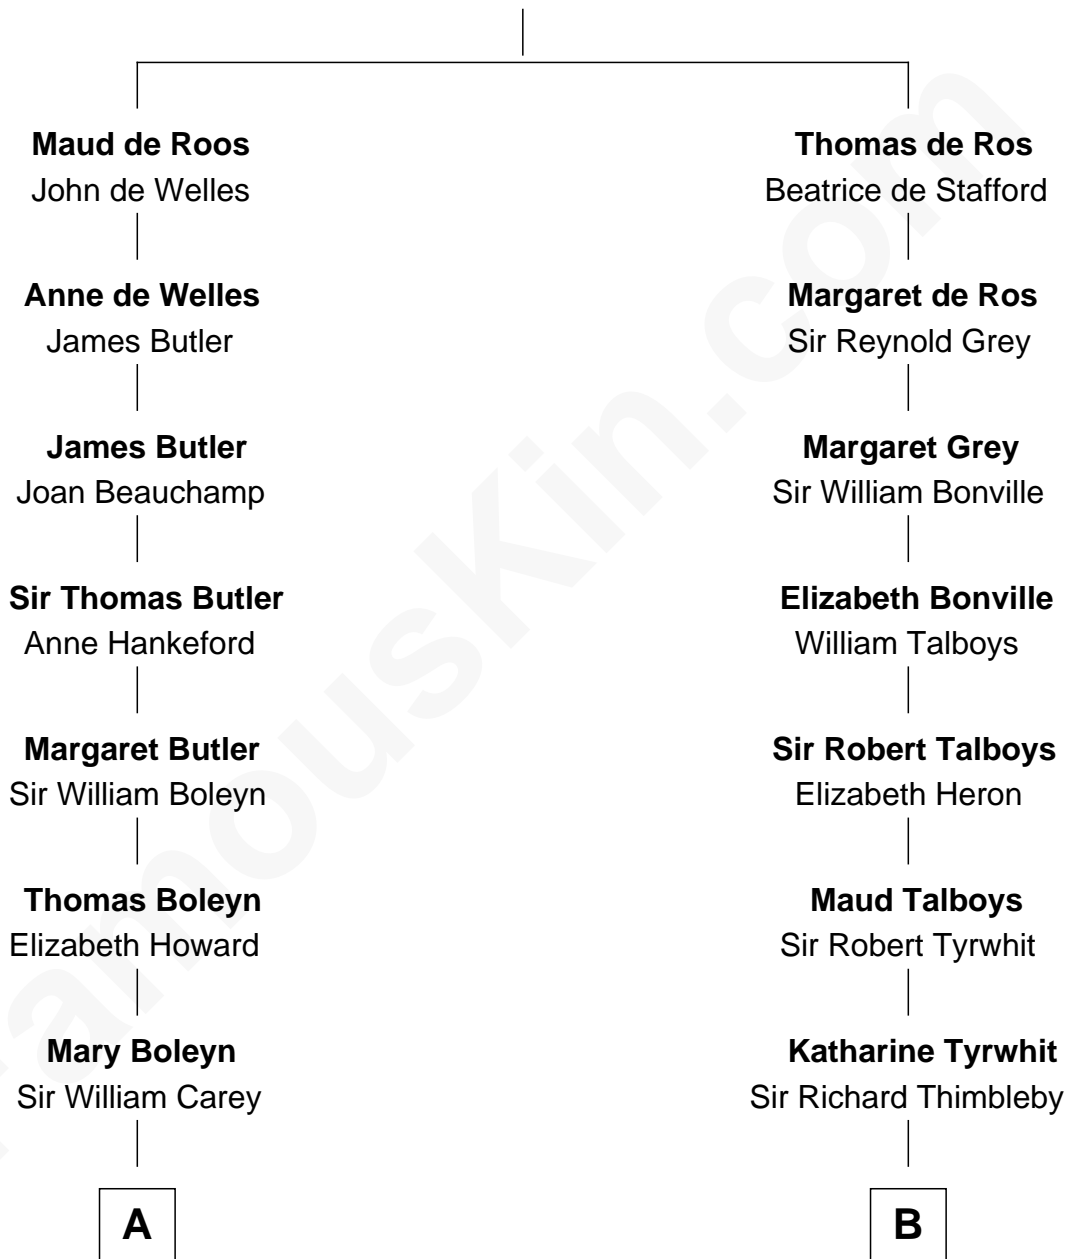

## Relationship Chart of

### Edith (Bolling) Wilson

*First Lady of President Woodrow Wilson*

18th cousin of

### Katharine Hepburn

*Movie Actress*

**Sir William de Ros**  
Margery de Badlesmere

**C**

**William Holcombe Bolling**

Sarah Spiers White

**Edith (Bolling) Wilson**

*First Lady of Woodrow Wilson*