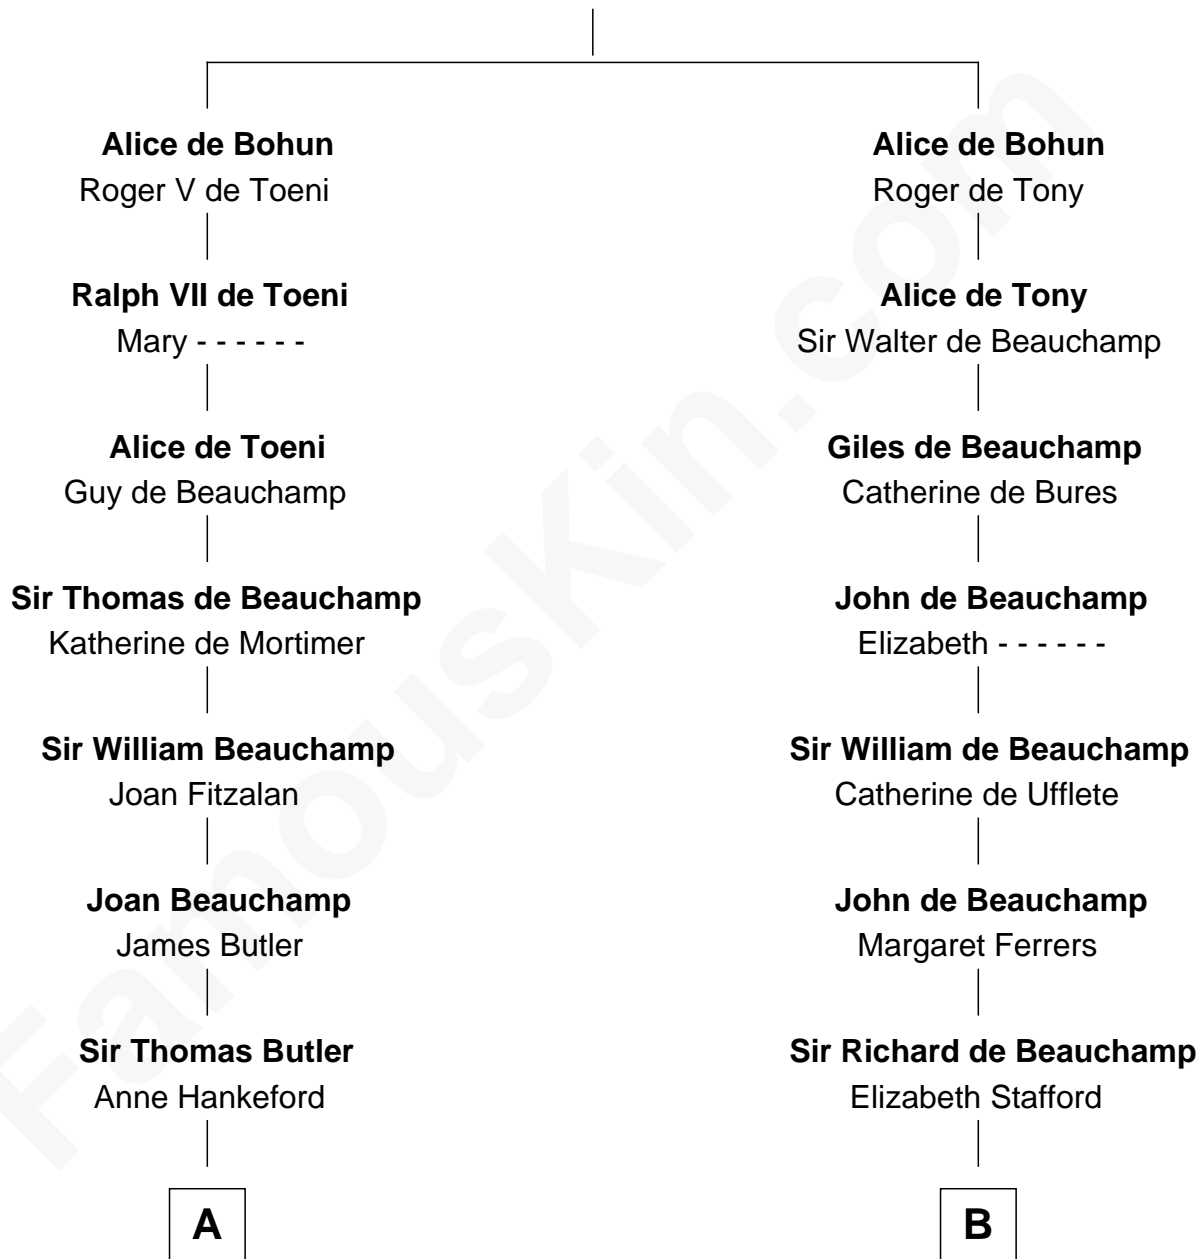

FamousKin.com

Relationship Chart of

Edith (Bolling) Wilson

First Lady of President Woodrow Wilson

20th cousin 1 time removed of

General Douglas MacArthur

U.S. Army - World War II

Sir Humphrey de Bohun

Maud of Eu

C

Martha Dandridge

Archibald Payne

Catherine Payne

Archibald Bolling

Archibald Bolling

Anne E. Wigginton

William Holcombe Bolling

Sarah Spiers White

Edith (Bolling) Wilson

First Lady of Woodrow Wilson

D

Benjamin Barney Belcher

Olive - - - - -

Aurelia Belcher