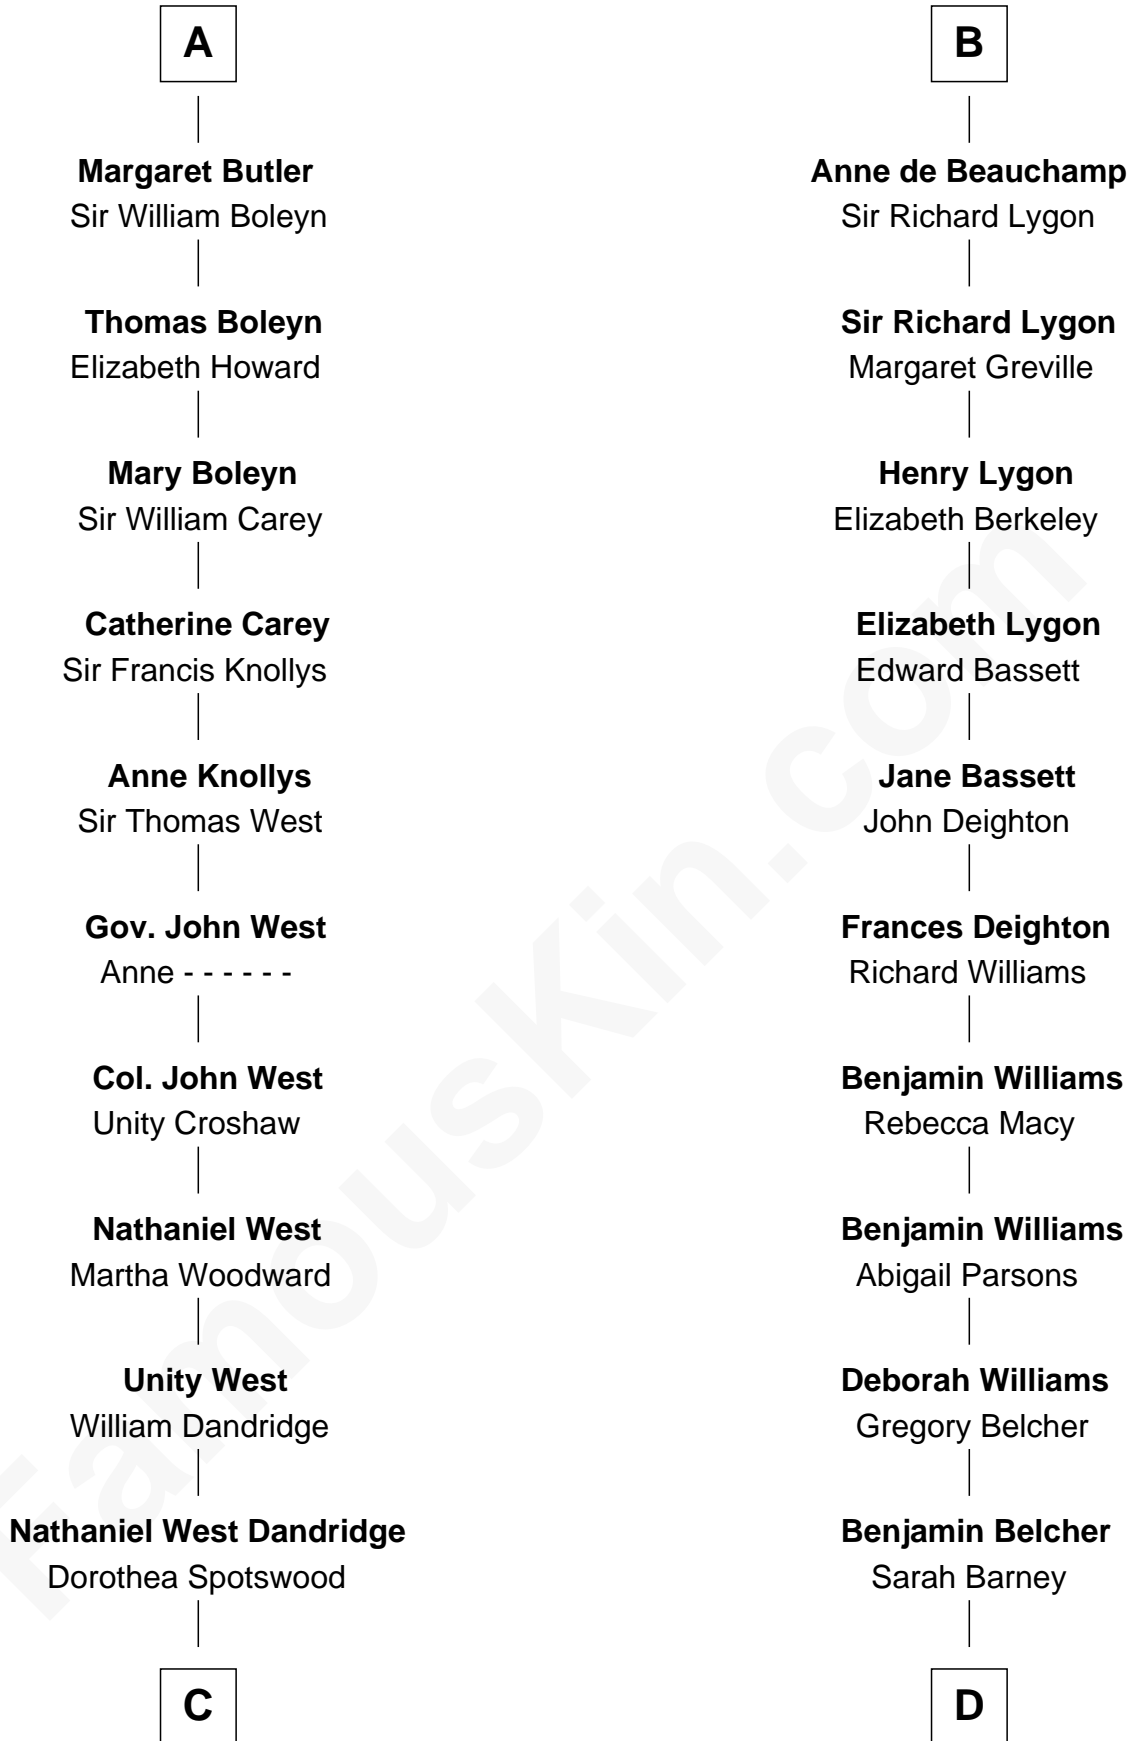

FamousKin.com

Relationship Chart of

Edith (Bolling) Wilson

First Lady of President Woodrow Wilson

20th cousin 1 time removed of

General Douglas MacArthur

U.S. Army - World War II

Sir Humphrey de Bohun

Maud of Eu

C

Martha Dandridge

Archibald Payne

Catherine Payne

Archibald Bolling

Archibald Bolling

Anne E. Wigginton

William Holcombe Bolling

Sarah Spiers White

Edith (Bolling) Wilson

First Lady of Woodrow Wilson

D

Benjamin Barney Belcher

Olive - - - - -

Aurelia Belcher