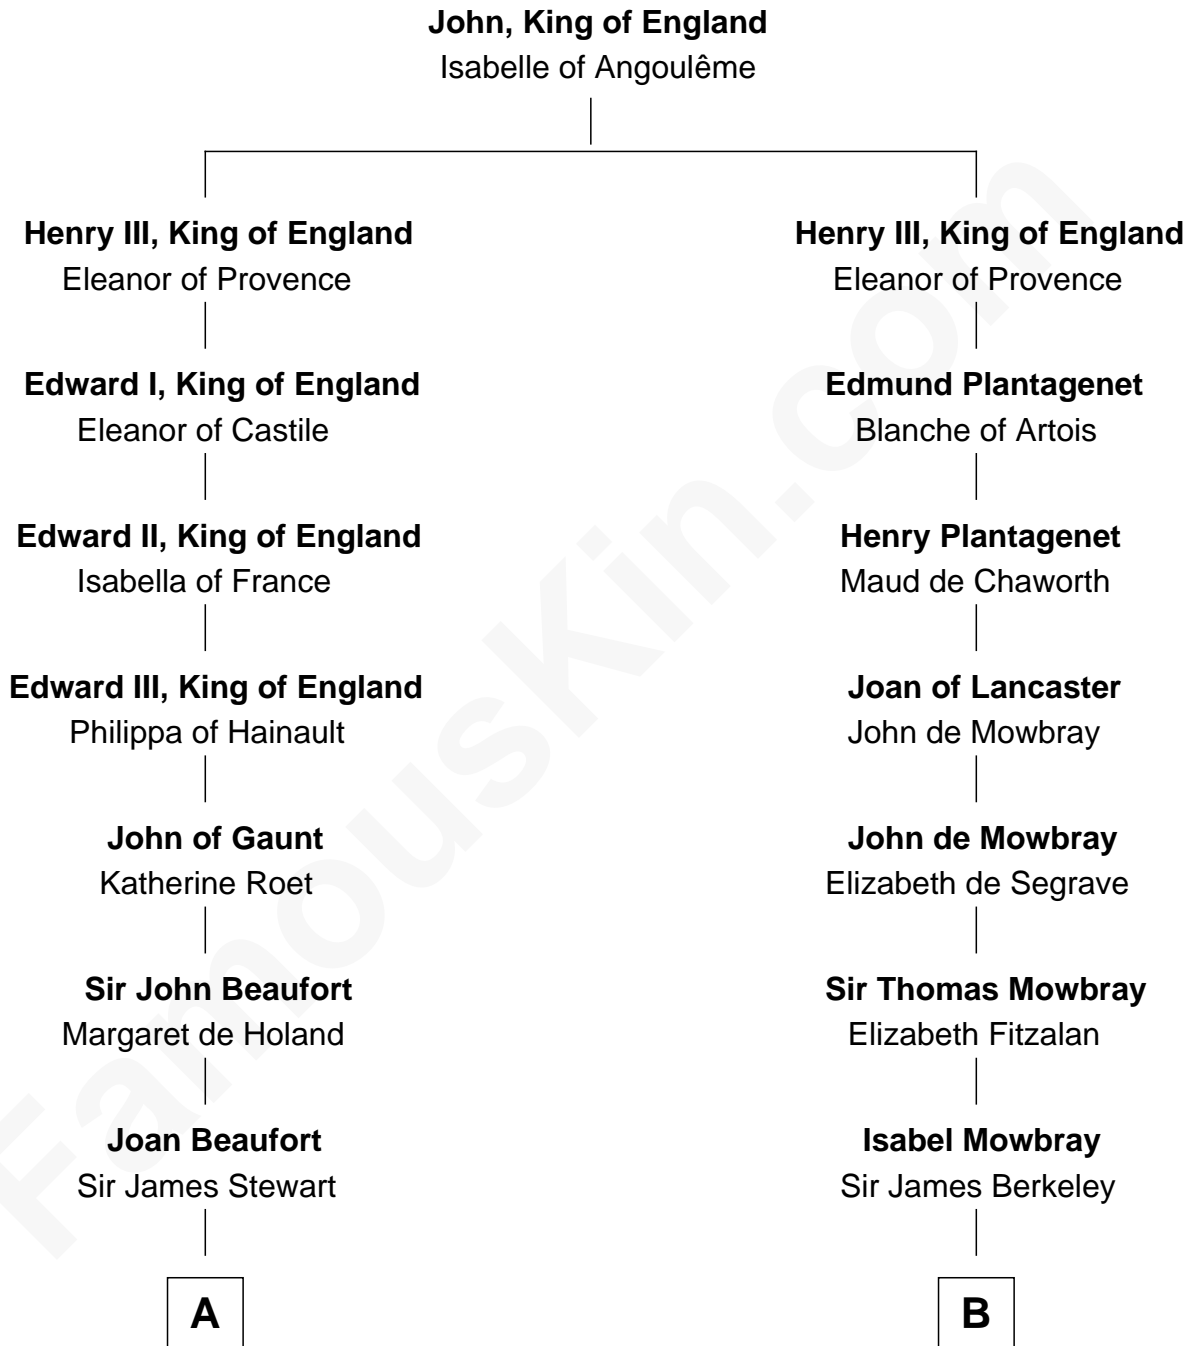

FamousKin.com

Relationship Chart of

Edith (Bolling) Wilson

First Lady of President Woodrow Wilson

20th cousin 1 time removed of

General Douglas MacArthur

U.S. Army - World War II

C

Catherine Payne
Archibald Bolling

Archibald Bolling
Anne E. Wigginton

William Holcombe Bolling
Sarah Spiers White

Edith (Bolling) Wilson
First Lady of Woodrow Wilson

D

Benjamin Belcher
Sarah Barney

Benjamin Barney Belcher
Olive - - - - -