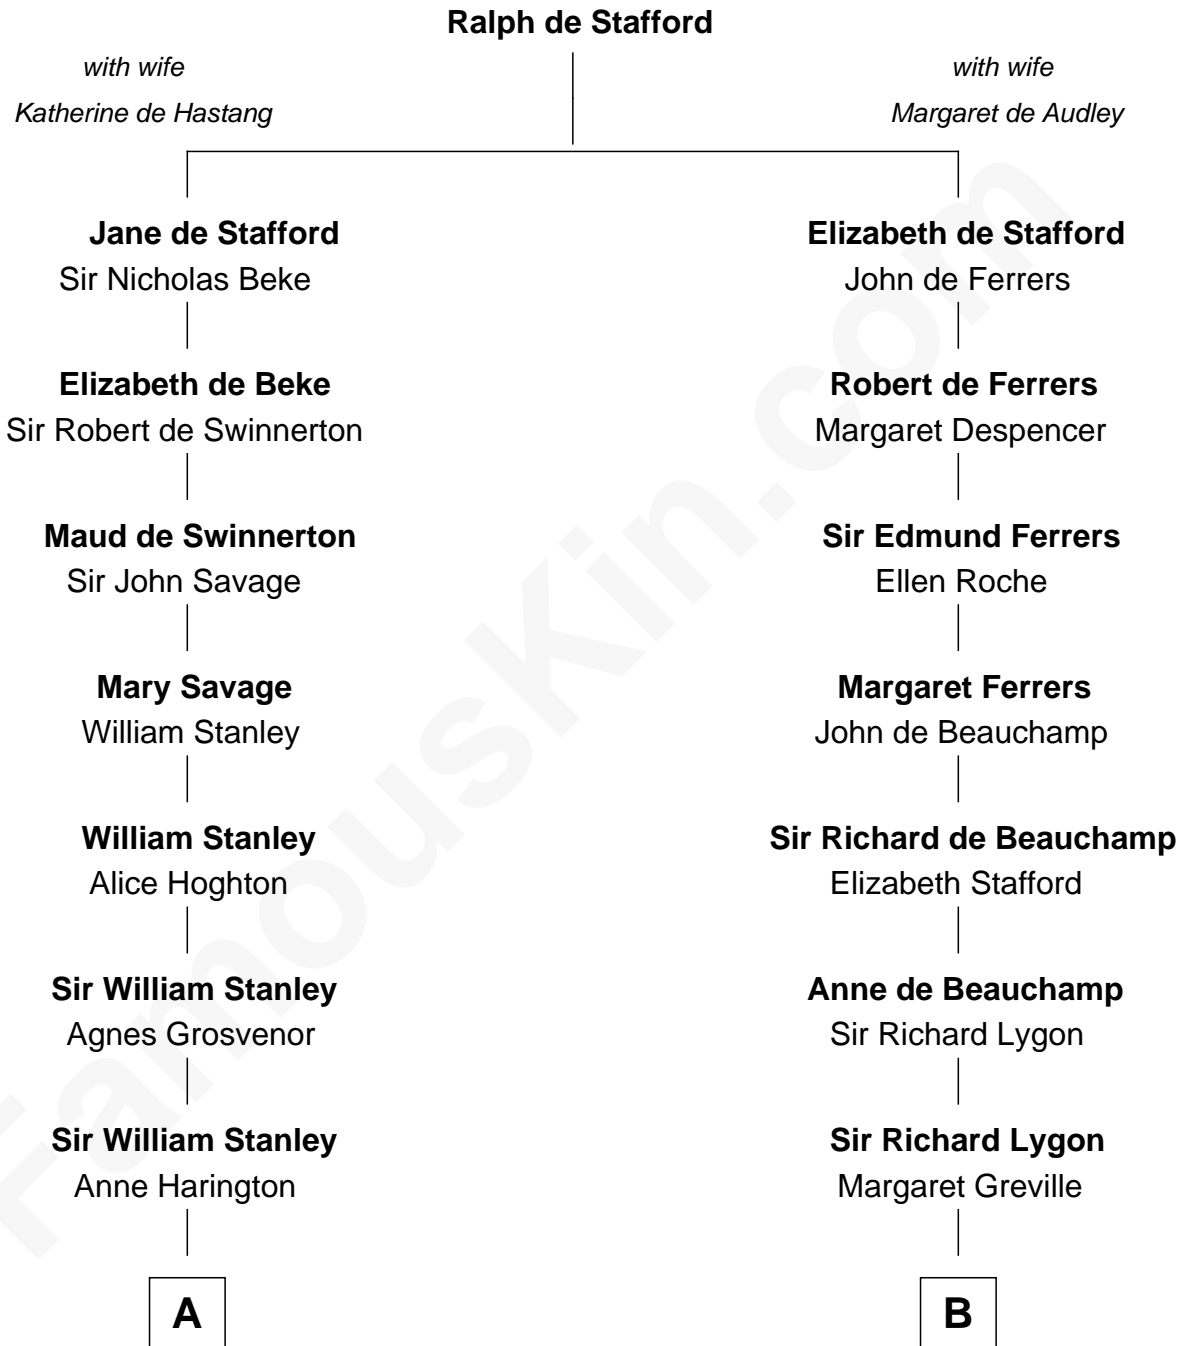

FamousKin.com

Relationship Chart of

Edith (Bolling) Wilson

First Lady of President Woodrow Wilson

18th cousin 1 time removed of

General Douglas MacArthur

U.S. Army - World War II

C

Anne E. Wigginton

Archibald Bolling

William Holcombe Bolling

Sarah Spiers White

Edith (Bolling) Wilson

First Lady of Woodrow Wilson

D

Gen. Arthur MacArthur