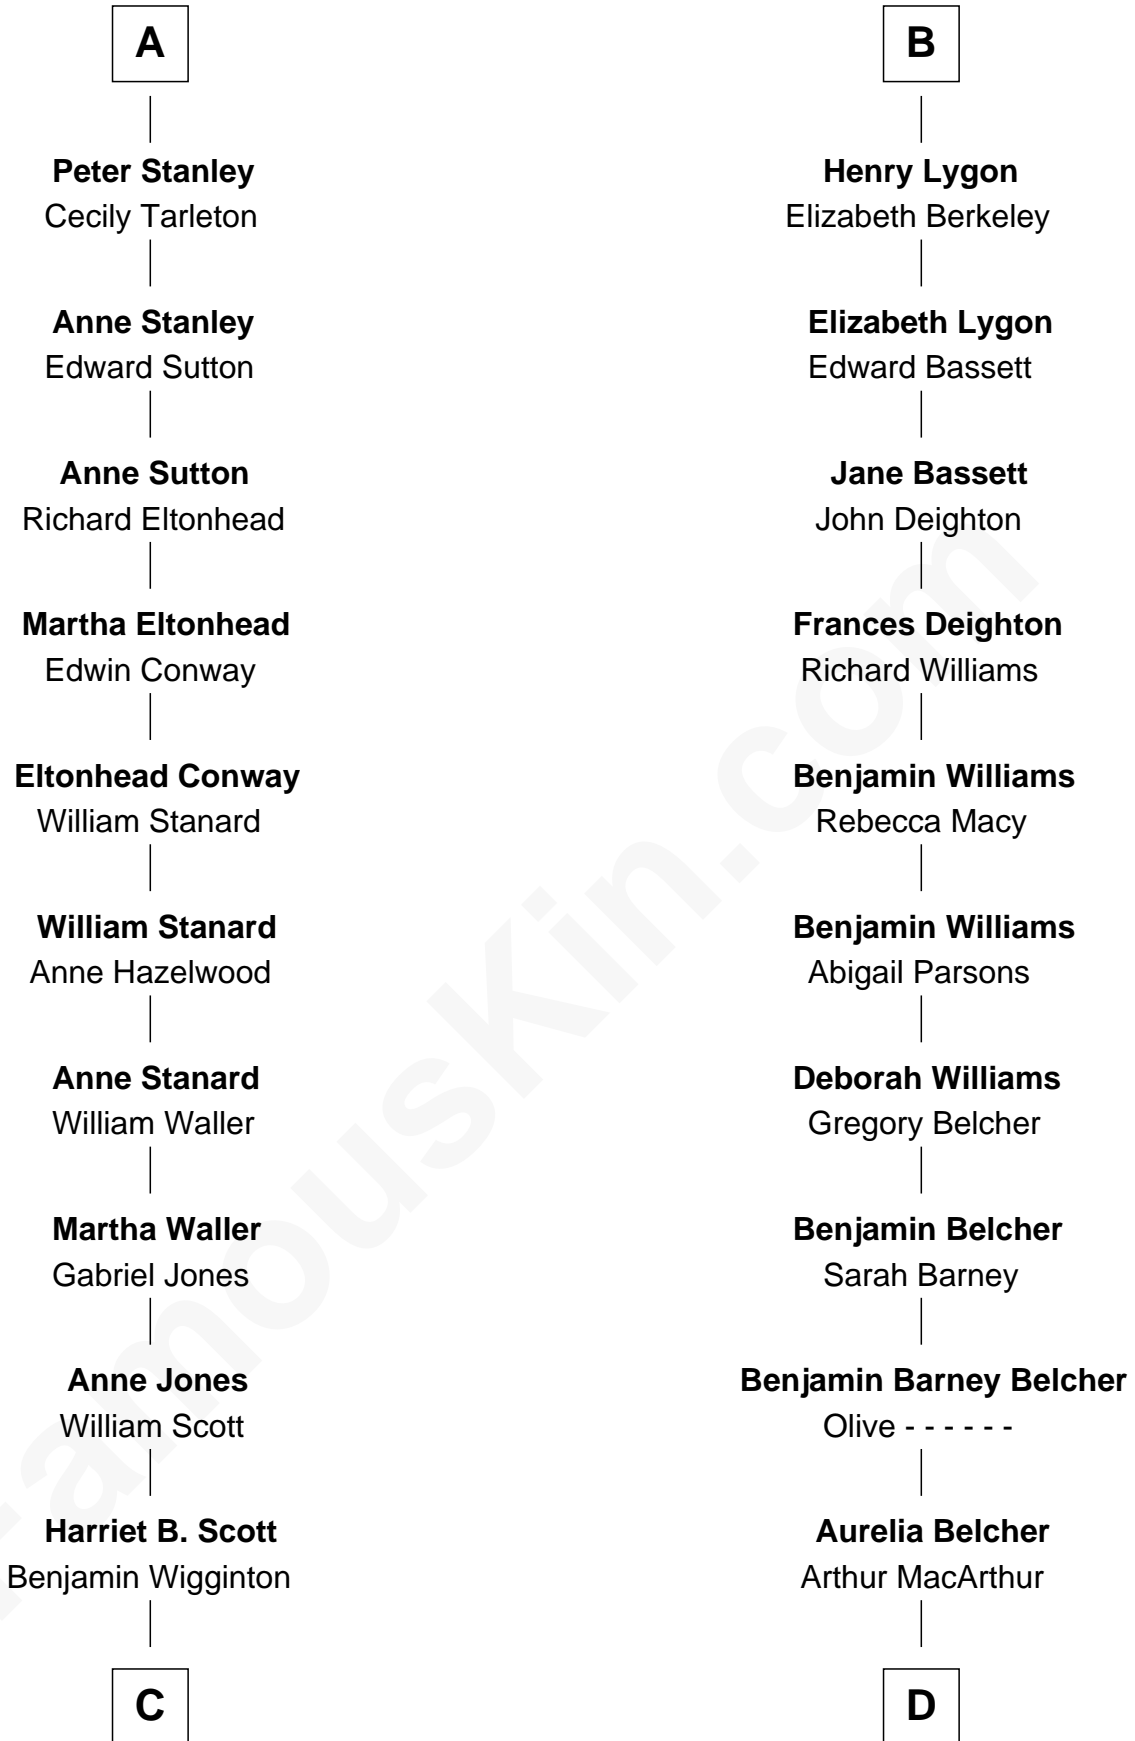

FamousKin.com

Relationship Chart of

Edith (Bolling) Wilson

First Lady of President Woodrow Wilson

18th cousin 1 time removed of

General Douglas MacArthur

U.S. Army - World War II

C

Anne E. Wigginton

Archibald Bolling

William Holcombe Bolling

Sarah Spiers White

Edith (Bolling) Wilson

First Lady of Woodrow Wilson

D

Gen. Arthur MacArthur

Mary Pinckney Hardy

General Douglas MacArthur

U.S. Army - World War II

FamousKin.com